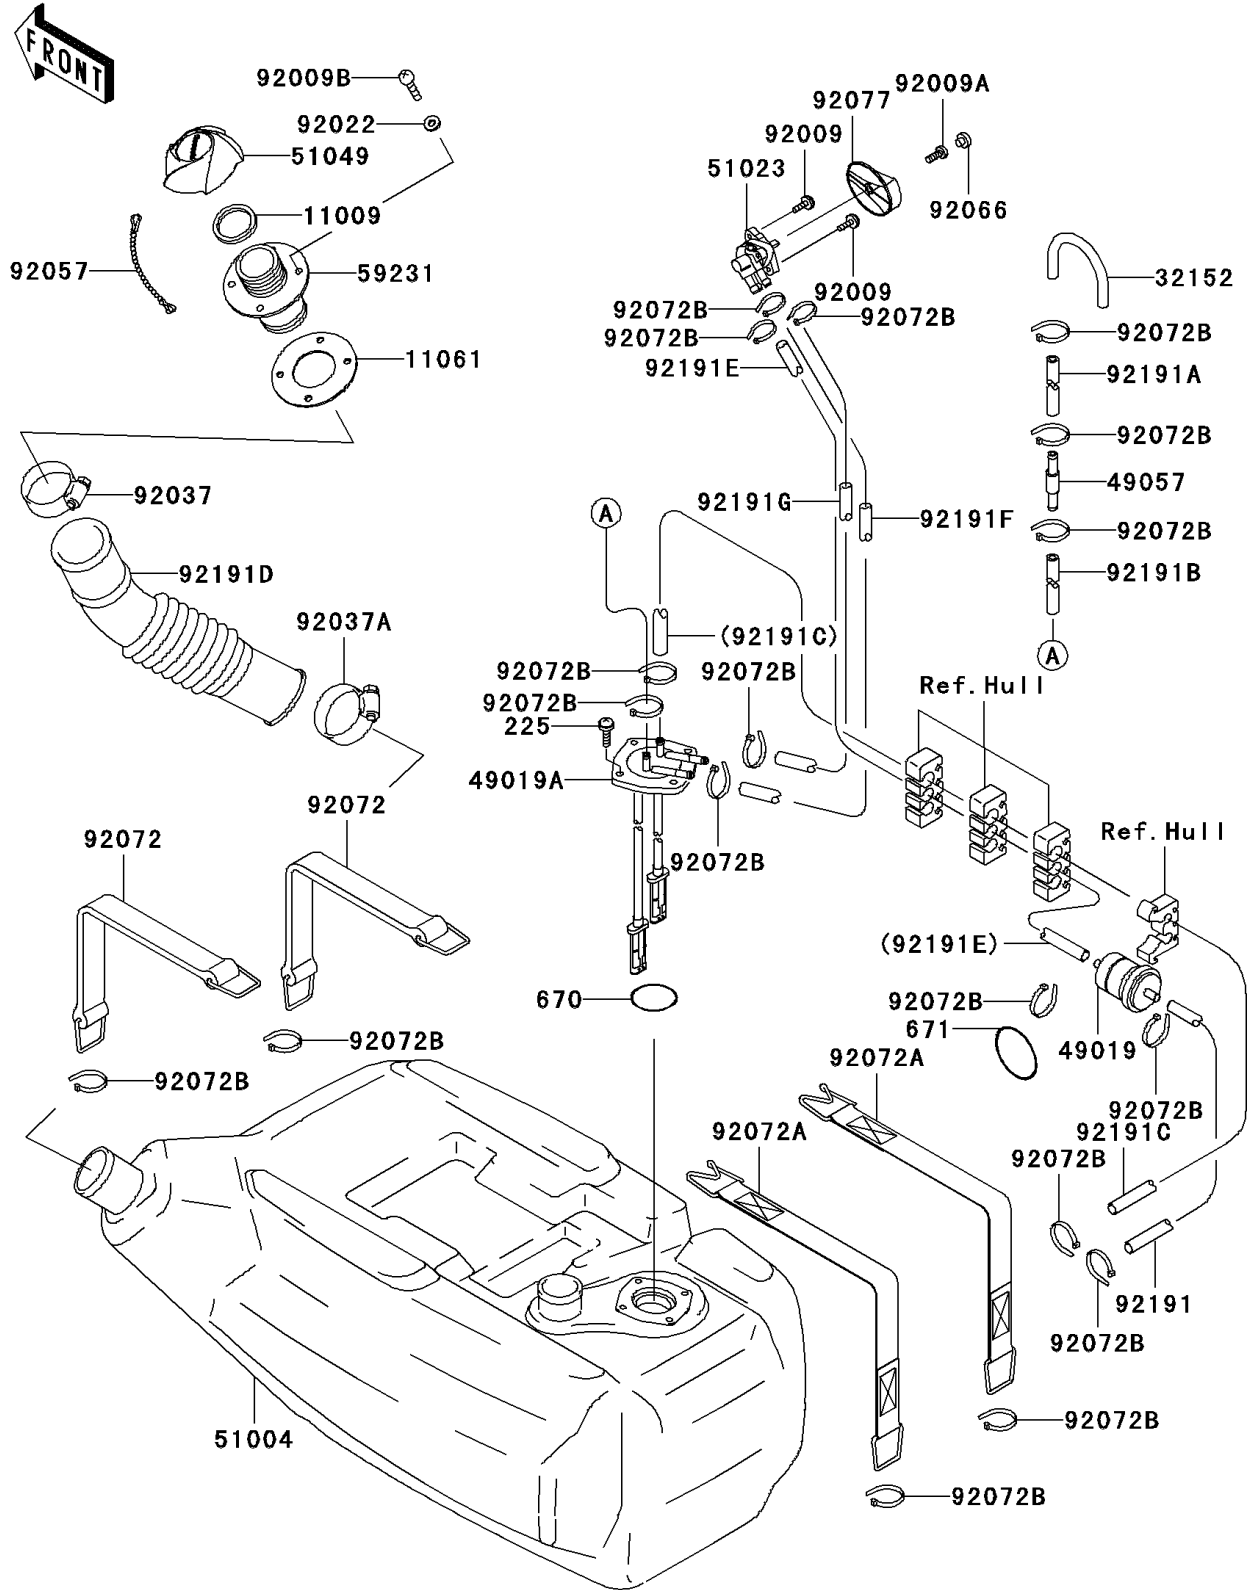

2005 900 STX PARTS DIAGRAM

Fuel Tank

F3173

2005 900 STX PARTS LIST

Fuel Tank

ITEM NAME	PART NUMBER	QUANTITY
SCREW-PAN-WSP-CROS,5X20 (Ref # 225)	225R0520	1
O RING,36MM (Ref # 670)	670B3036	1
O RING,65MM (Ref # 671)	671B2565	1
GASKET,TANK CAP (Ref # 11009)	11009-3020	1
GASKET (Ref # 11061)	11061-3701	1
PIPE (Ref # 32152)	32152-3705	1
FILTER-FUEL (Ref # 49019)	49019-3712	1
FILTER-FUEL (Ref # 49019A)	49019-3718	1
VALVE-RELIEF (Ref # 49057)	49057-3707	1
TANK-FUEL (Ref # 51004)	51004-3740	1
TAP-ASSY,FUEL (Ref # 51023)	51023-3736	1
CAP-TANK,FUEL (Ref # 51049)	51049-3725	1
FILLER,FUEL TANK (Ref # 59231)	59231-3716	1
SCREW,5X16 (Ref # 92009)	92009-3789	1
SCREW,4X12 (Ref # 92009A)	92009-3838	1
SCREW,TAPPING,4X16 (Ref # 92009B)	92009-3849	1
WASHER (Ref # 92022)	92022-563	1
CLAMP (Ref # 92037)	92037-3009	1
CLAMP (Ref # 92037A)	92037-3738	1
CHAIN,COVER,L=100 (Ref # 92057)	92057-3704	1
PLUG,FUEL&CHOKE KNOB,F.BLACK (Ref # 92066)	92066-3770-6Z	1
BAND (Ref # 92072)	92072-3845	1
BAND (Ref # 92072A)	92072-3850	1
BAND,L=99 (Ref # 92072B)	92072-3871	1
KNOB,FUEL&CHOKE,F.BLACK (Ref # 92077)	92077-3732-6Z	1
TUBE,"ON",5.8X10.8X270 (Ref # 92191)	92191-3708	1
TUBE,5.8X10.8X1000 (Ref # 92191A)	92191-3736	1
TUBE,5.8X10.8X100 (Ref # 92191B)	92191-3828	1
TUBE,CARB-TANK (Ref # 92191C)	92191-3901	1

2005 900 STX PARTS LIST

Fuel Tank

ITEM NAME	PART NUMBER	QUANTITY
TUBE,FUEL TANK - FILLER (Ref # 92191D)	92191-3903	1
TUBE,TAP-FILTER (Ref # 92191E)	92191-3930	1
TUBE,TANK-TAP(ON) (Ref # 92191F)	92191-3931	1
TUBE,TANK-TAP(RES) (Ref # 92191G)	92191-3932	1