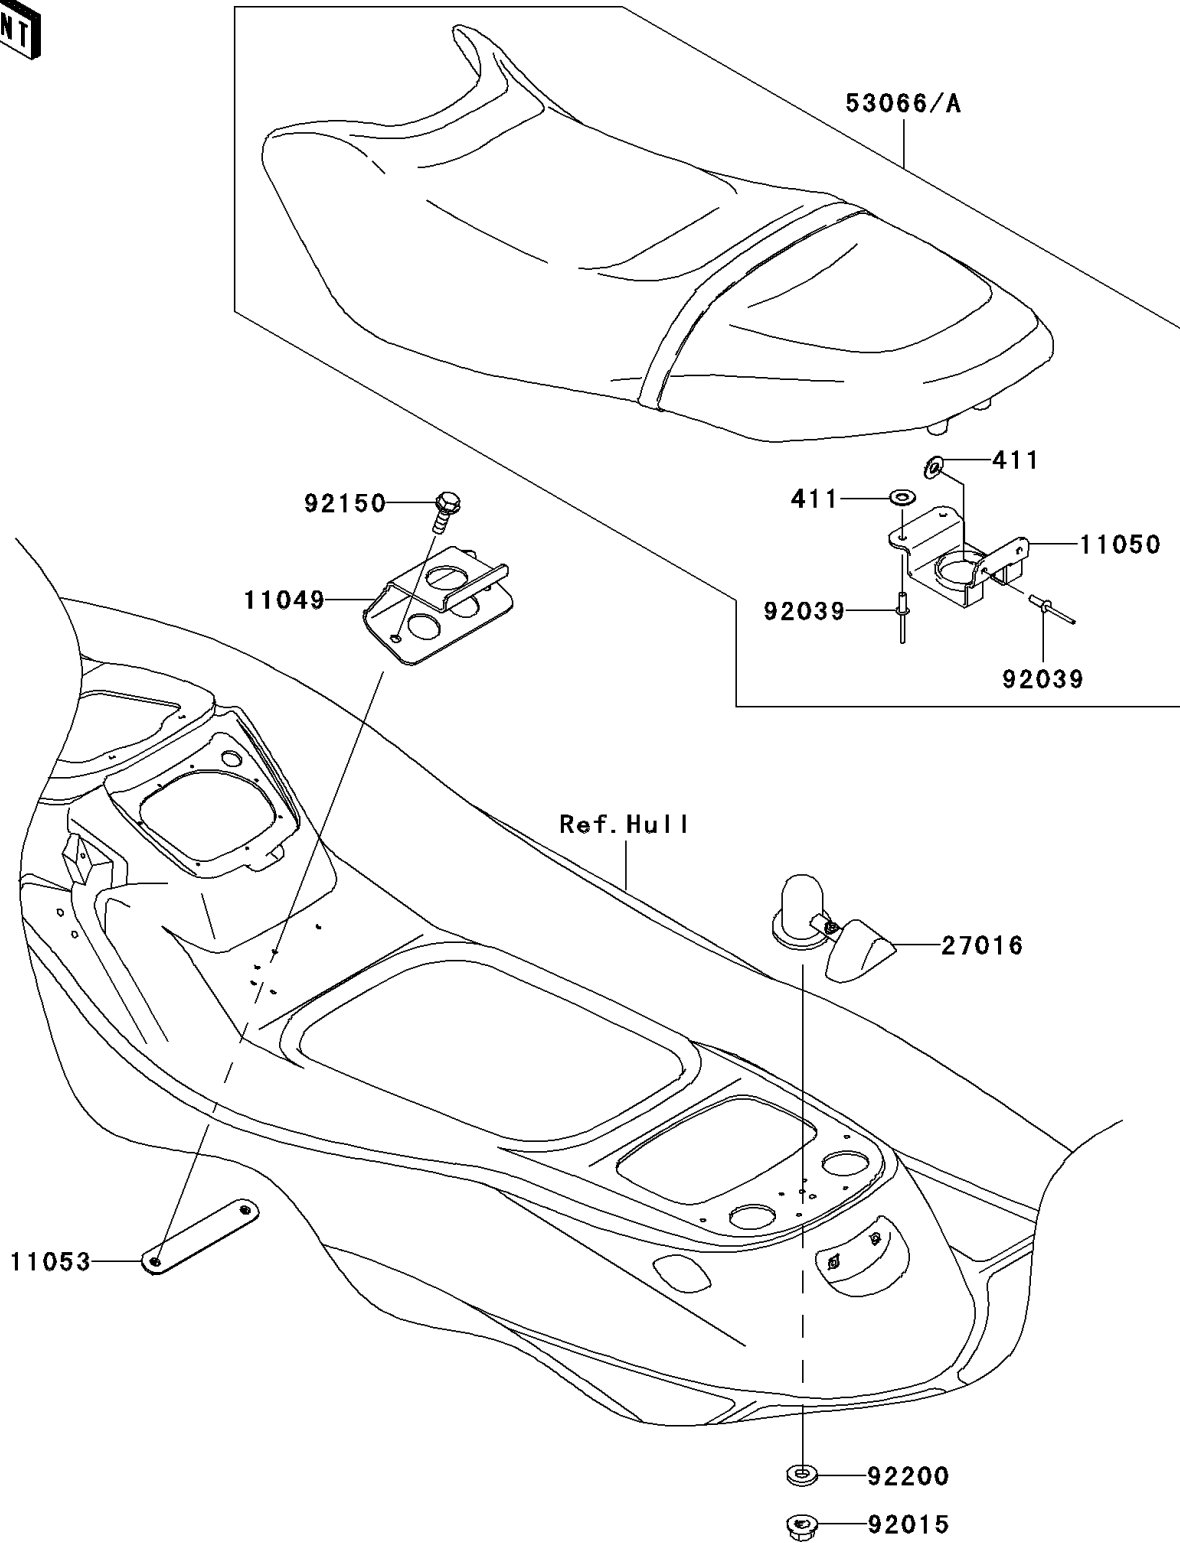

## 2005 900 STX PARTS DIAGRAM

Seat

F3146

## 2005 900 STX PARTS LIST

Seat

ITEM NAME	PART NUMBER	QUANTITY
WASHER-PLAIN,5MM (Ref # 411)	411S0500	1
BRACKET,SEAT (Ref # 11049)	11049-3735	1
BRACKET,SEAT LOCK (Ref # 11050)	11050-3741	1
BRACKET (Ref # 11053)	11053-3785	1
LOCK-ASSY,SEAT,F.BLACK (Ref # 27016)	27016-3744-6Z	1
SEAT-ASSY,BLACK (Ref # 53066A)	53066-3708-MA	1
NUT,FLANGED,8MM (Ref # 92015)	92015-3709	1
RIVET (Ref # 92039)	92039-3714	1
BOLT,6X18 (Ref # 92150)	92150-3729	1
WASHER,8.5X25X1.5 (Ref # 92200)	92200-3717	1