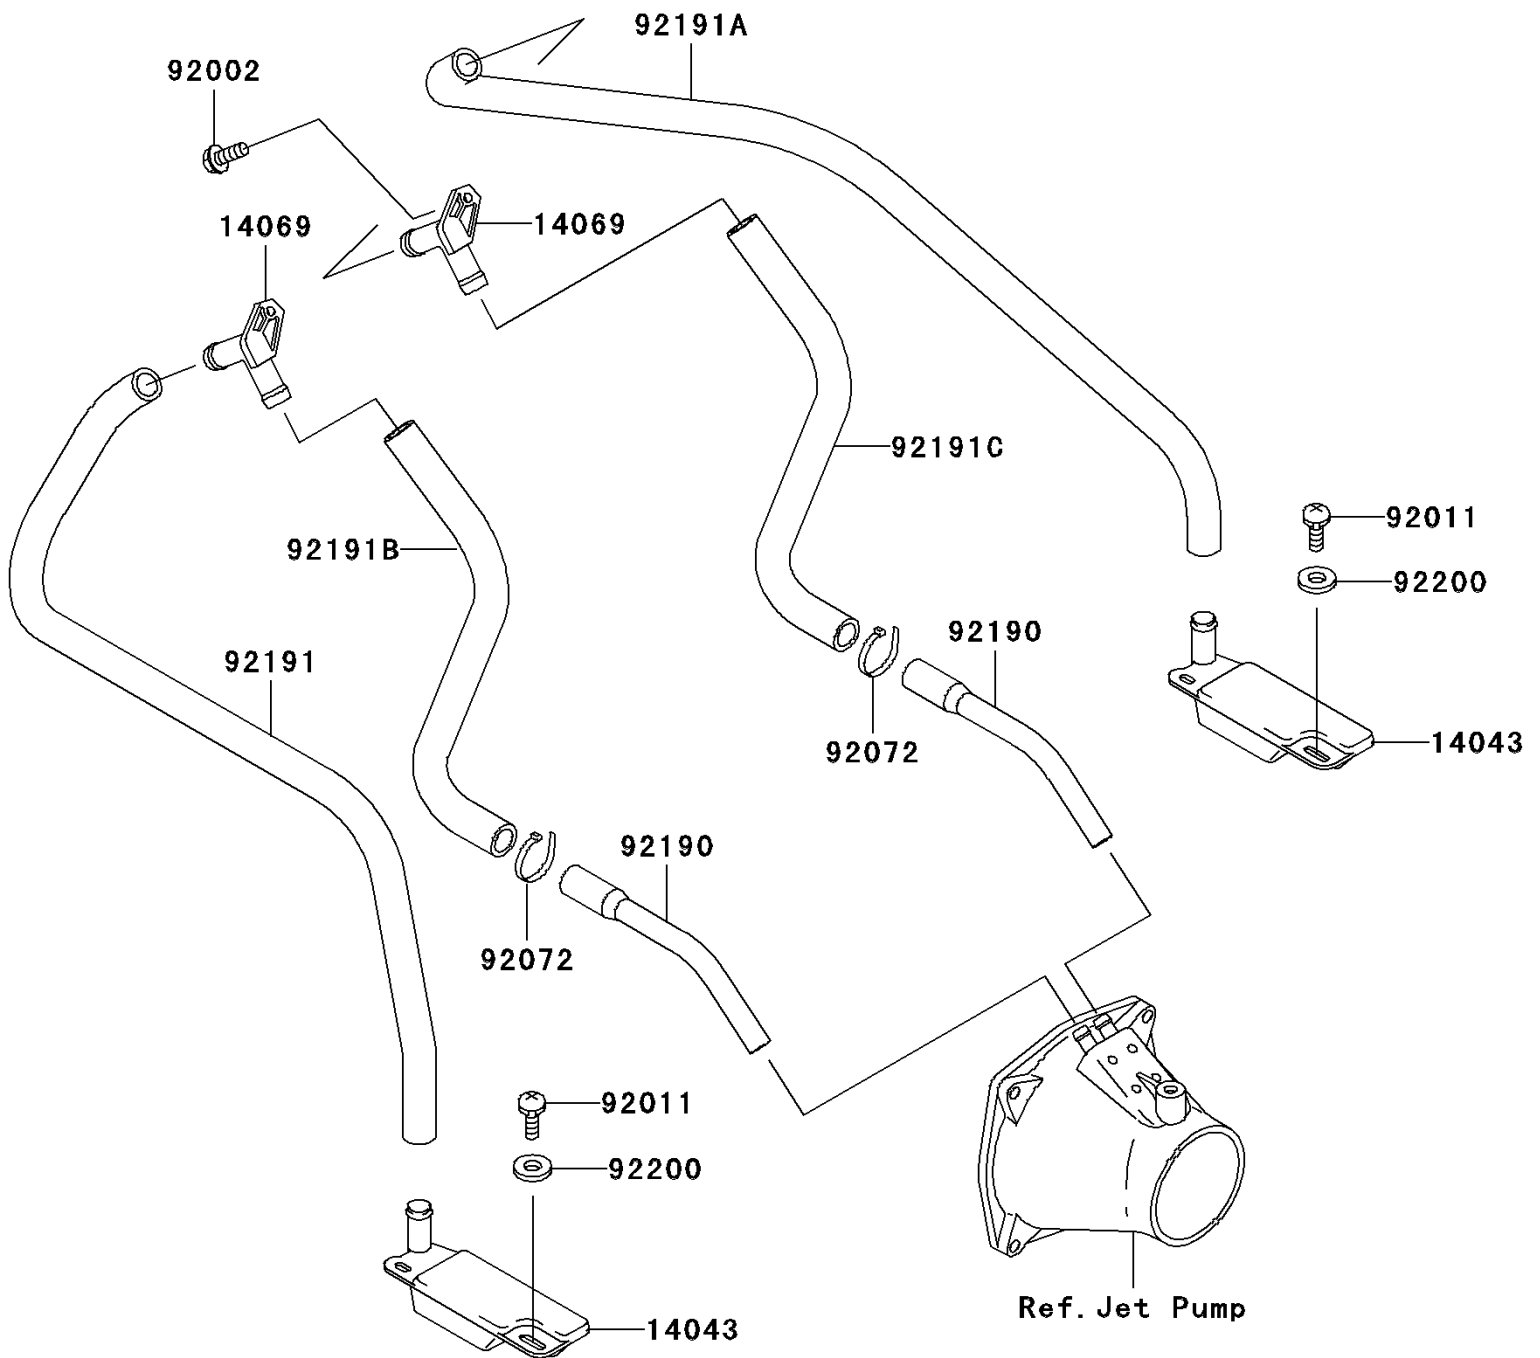

2005 900 STX PARTS DIAGRAM

Bilge System

F3145

2005 900 STX PARTS LIST

Bilge System

ITEM NAME	PART NUMBER	QUANTITY
FILTER (Ref # 14043)	14043-3708	1
BREATHER (Ref # 14069)	14069-3708	1
BOLT,6X16 (Ref # 92002)	92002-3728	1
SCREW,TAPPING (Ref # 92011)	92011-561	1
BAND,L=188 (Ref # 92072)	92072-1239	1
TUBE,HULL-NOZZLE (Ref # 92190)	92190-3971	1
TUBE,FILTER-BREATHER(LH) (Ref # 92191)	92191-3821	1
TUBE,FILTER-BREATHER(RH) (Ref # 92191A)	92191-3822	1
TUBE,BILGE BREATHER-HULL,LEFT (Ref # 92191B)	92191-3927	1
TUBE,BILGE BREATHER-HULL,RIGHT (Ref # 92191C)	92191-3928	1
WASHER,5.9X16X1.5 (Ref # 92200)	92200-3714	1