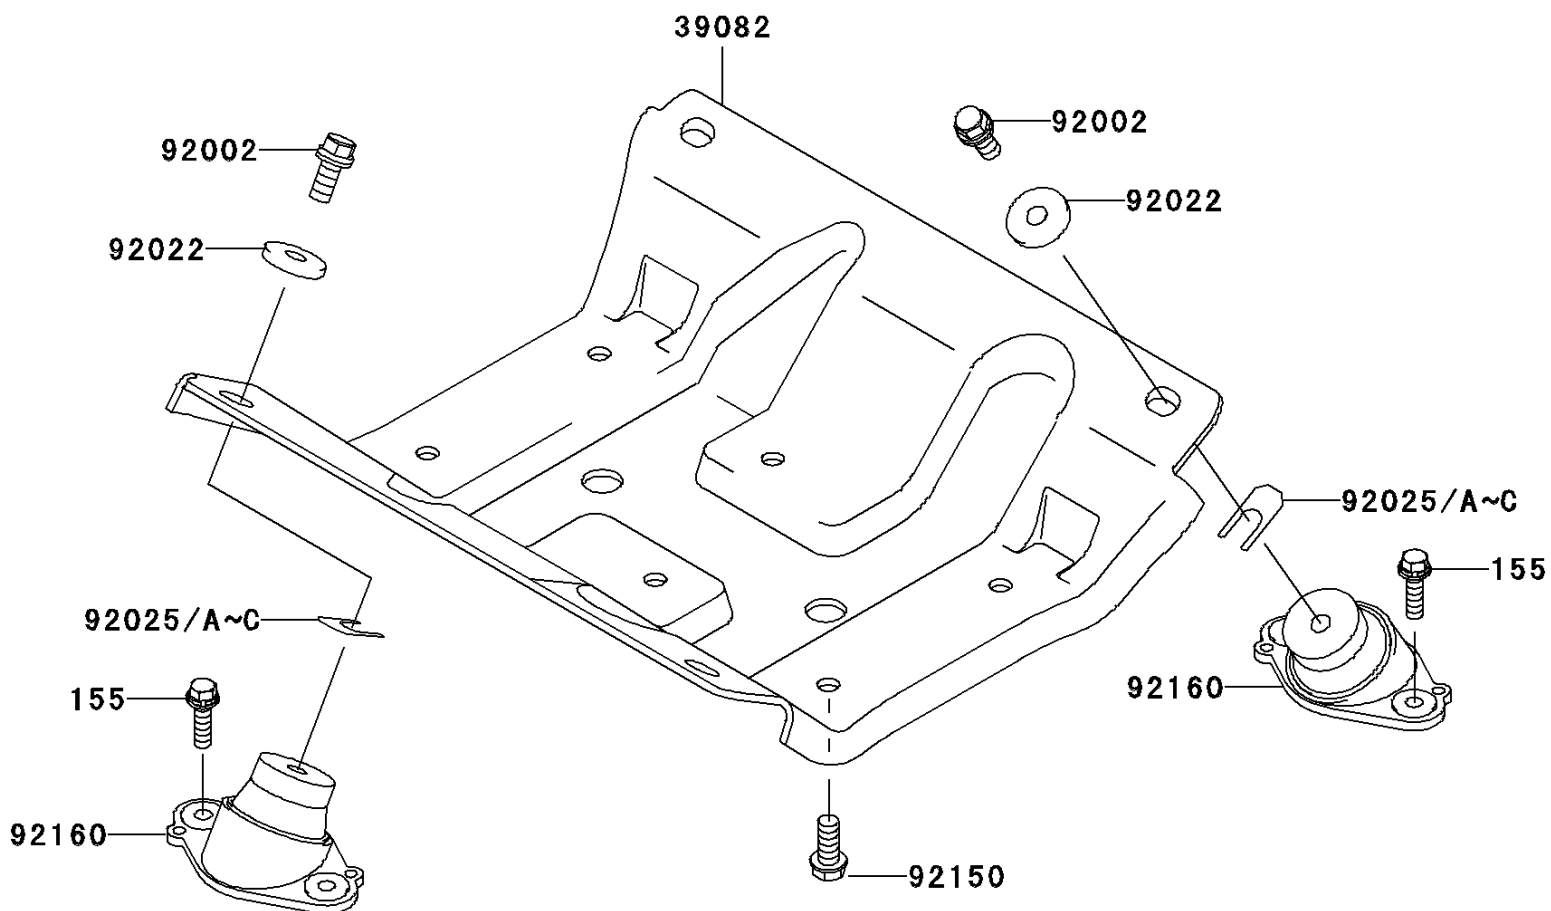

2005 900 STX PARTS DIAGRAM

Engine Mount

F3144

2005 900 STX PARTS LIST

Engine Mount

ITEM NAME	PART NUMBER	QUANTITY
BOLT-WSP-SMALL,8X30 (Ref # 155)	155R0830	1
MOUNT-ENGINE (Ref # 39082)	39082-3722	1
BOLT,10X25 (Ref # 92002)	92002-3770	1
WASHER,32X10.5X4 (Ref # 92022)	92022-3023	1
SHIM,T=0.3MM (Ref # 92025)	92025-3705	1
SHIM,T=0.5MM (Ref # 92025A)	92025-3706	1
SHIM,T=1.0MM (Ref # 92025B)	92025-3707	1
SHIM,T=1.5MM (Ref # 92025C)	92025-3708	1
BOLT,10X25 (Ref # 92150)	92150-3818	1
DAMPER,ENGINE MOUNT (Ref # 92160)	92160-3838	1