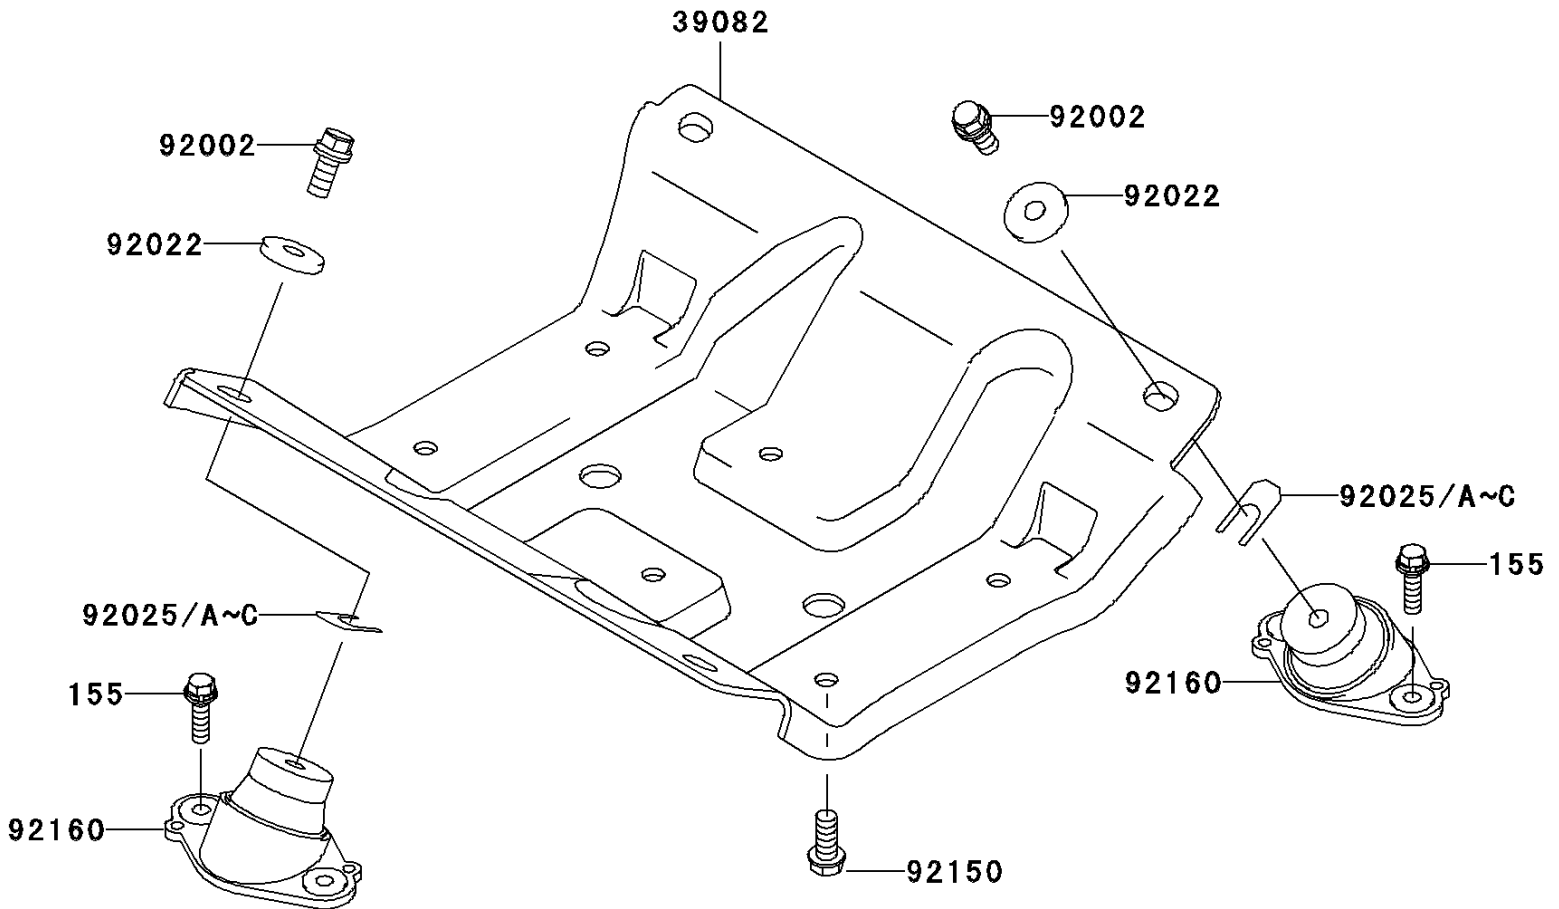

2004 900 STX PARTS DIAGRAM

Engine Mount

F3144

2004 900 STX PARTS LIST

Engine Mount

ITEM NAME	PART NUMBER	QUANTITY
BOLT-WSP-SMALL,8X30 (Ref # 155)	155R0830	8
MOUNT-ENGINE (Ref # 39082)	39082-3722	1
BOLT,10X25 (Ref # 92002)	92002-3770	4
WASHER,32X10.5X4 (Ref # 92022)	92022-3023	4
SHIM,T=0.3MM (Ref # 92025)	92025-3705	AR
SHIM,T=0.5MM (Ref # 92025A)	92025-3706	AR
SHIM,T=1.0MM (Ref # 92025B)	92025-3707	AR
SHIM,T=1.5MM (Ref # 92025C)	92025-3708	AR
BOLT,10X25 (Ref # 92150)	92150-3818	6
DAMPER,ENGINE MOUNT (Ref # 92160)	92160-3838	4