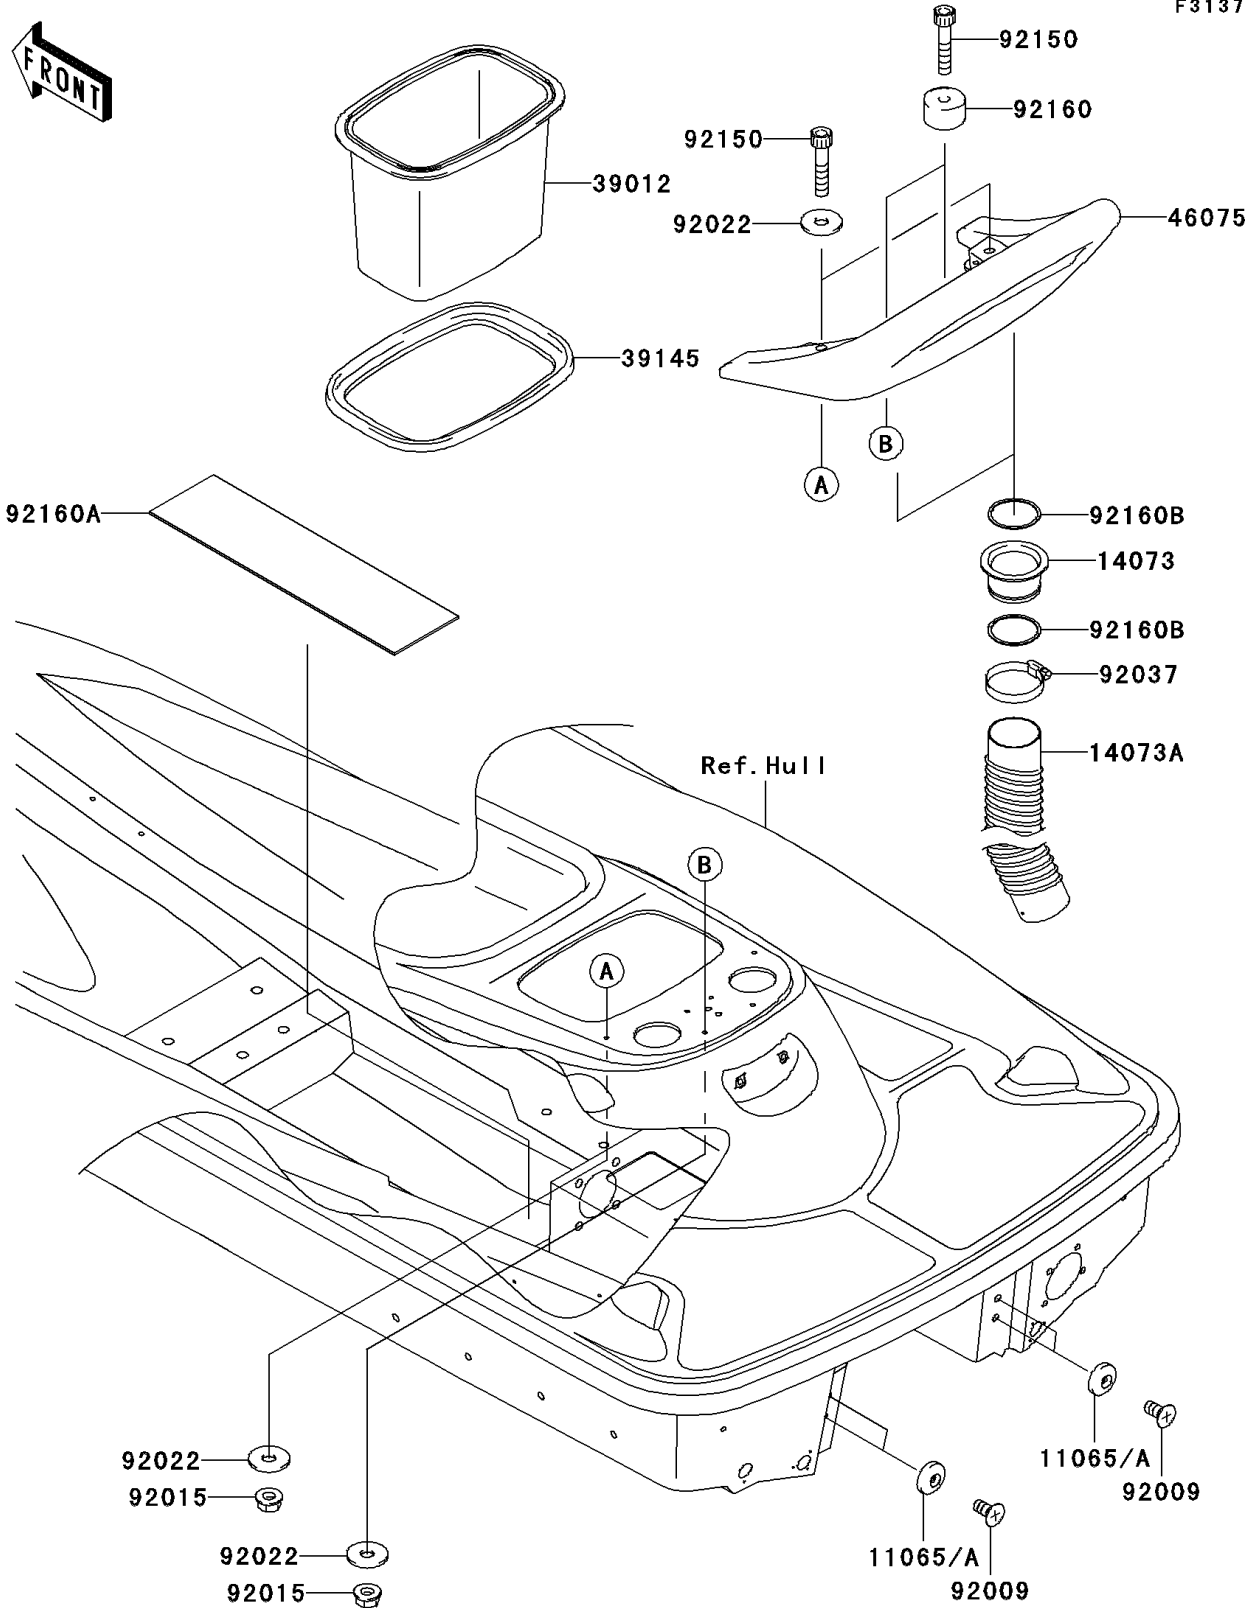

2005 900 STX PARTS DIAGRAM

Hull Rear Fittings

F3137

2005 900 STX PARTS LIST

Hull Rear Fittings

ITEM NAME	PART NUMBER	QUANTITY
CAP,STEP NUT,F.BLACK (Ref # 11065A)	11065-3728-6Z	1
DUCT (Ref # 14073)	14073-3798	1
DUCT (Ref # 14073A)	14073-3799	1
CASE-STORAGE,RR (Ref # 39012)	39012-3720	1
TRIM-SEAL,REAR STORAGE CASE (Ref # 39145)	39145-3783	1
GRIP,RR,F.BLACK (Ref # 46075)	46075-3755-6Z	1
SCREW,6X12 (Ref # 92009)	92009-3852	1
NUT,6MM (Ref # 92015)	92015-3767	1
WASHER,6.5X20X1.5 (Ref # 92022)	92022-3710	1
CLAMP (Ref # 92037)	92037-3738	1
BOLT,SOCKET,6X30 (Ref # 92150)	92150-3822	1
DAMPER (Ref # 92160)	92160-3738	1
DAMPER (Ref # 92160A)	92160-3839	1
DAMPER (Ref # 92160B)	92160-3910	1