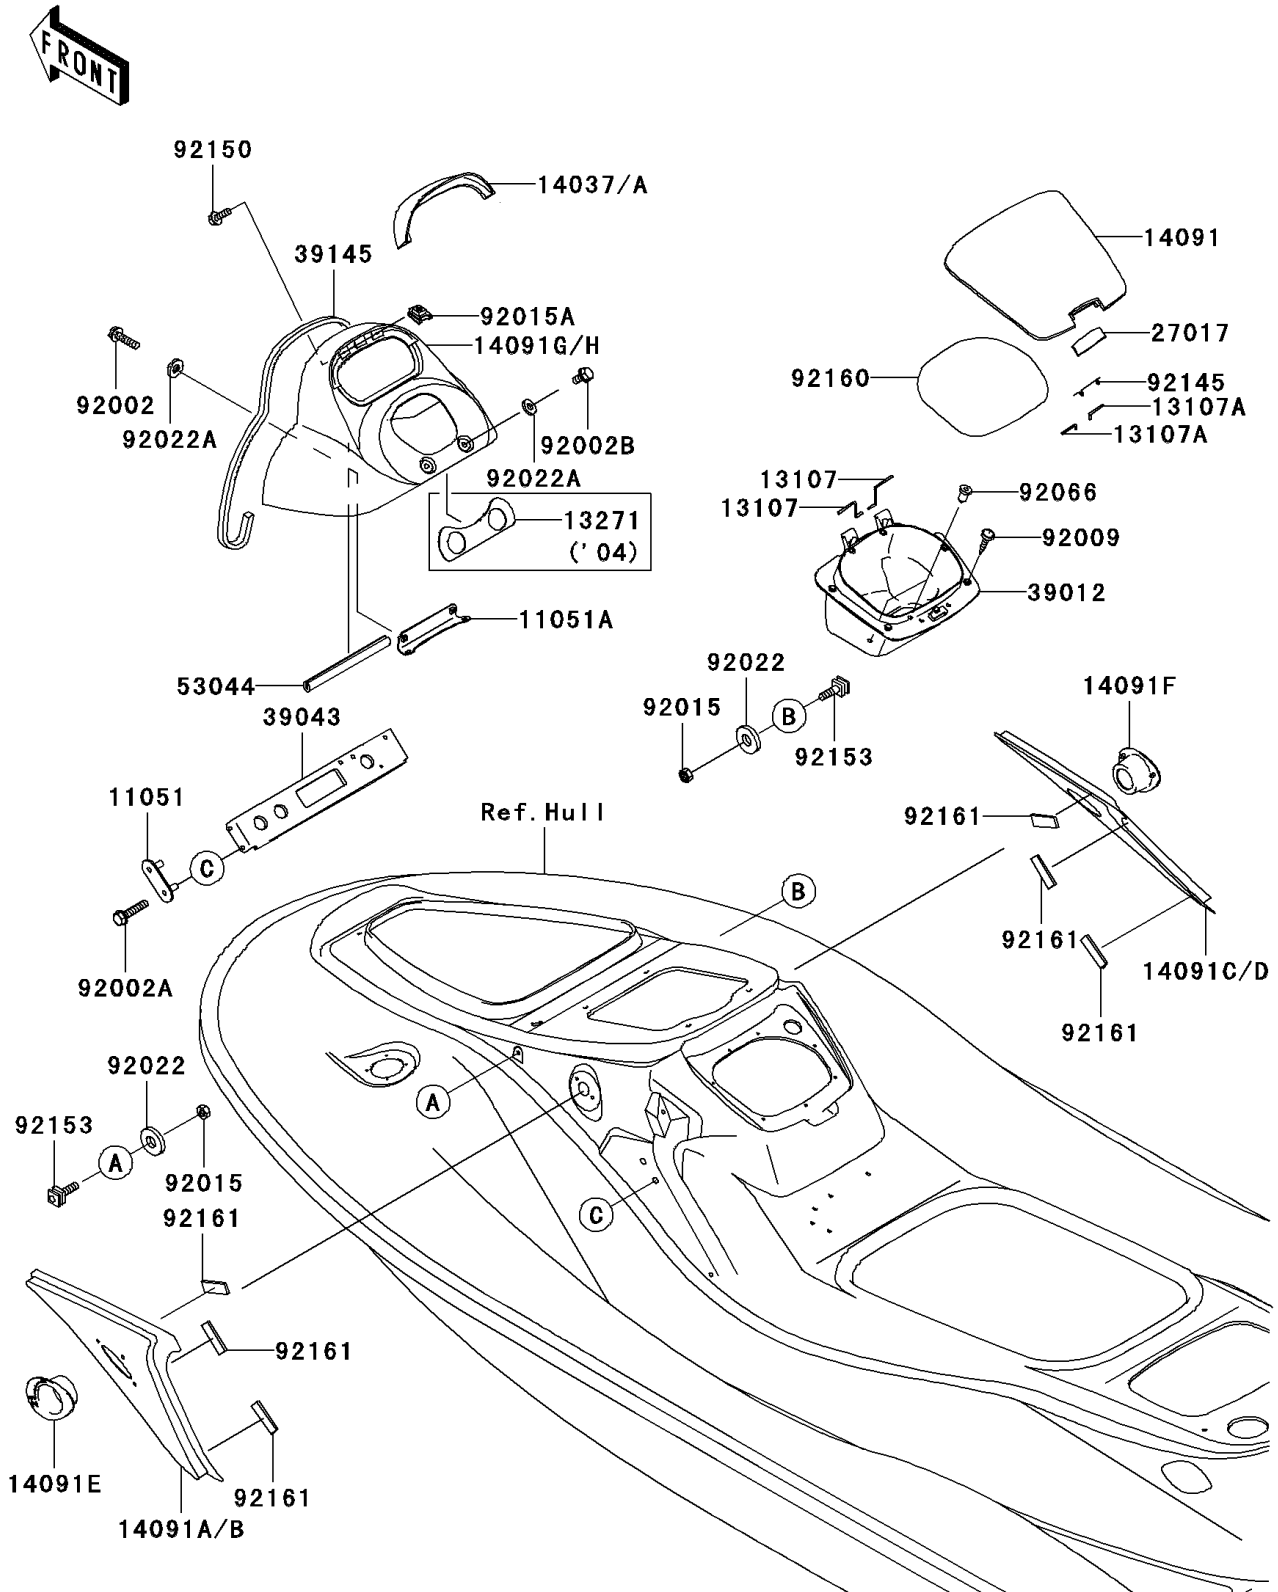

## 2005 900 STX PARTS DIAGRAM

Hull Middle Fittings

F3136

## 2005 900 STX PARTS LIST

Hull Middle Fittings

ITEM NAME	PART NUMBER	QUANTITY
BRACKET,CROSSMEMBER (Ref # 11051)	11051-3782	1
BRACKET (Ref # 11051A)	11051-3811	1
SHAFT (Ref # 13107)	13107-3761	1
SHAFT (Ref # 13107A)	13107-3769	1
SCREEN,METER,C.P.RED (Ref # 14037)	14037-3709-V9	1
COVER,CENTER STORAGE,J.WHITE (Ref # 14091)	14091-3710-8C	1
COVER,SIDE,LH,C.P.RED (Ref # 14091A)	14091-3713-V9	1
COVER,SIDE,RH,C.P.RED (Ref # 14091C)	14091-3714-V9	1
COVER,CHOKE KNOB,F.BLACK (Ref # 14091E)	14091-3715-6Z	1
COVER,FUEL KNOB,F.BLACK (Ref # 14091F)	14091-3716-6Z	1
COVER,HANDLE,C.P.RED (Ref # 14091H)	14091-3770-V9	1
LOCK,CENTER STORAGE (Ref # 27017)	27017-3725	1
CASE-STORAGE (Ref # 39012)	39012-3735	1
CROSSMEMBER-COMP (Ref # 39043)	39043-3703	1
TRIM-SEAL,L=900 (Ref # 39145)	39145-3772	1
TRIM,L=180 (Ref # 53044)	53044-3755	1
BOLT,6X25 (Ref # 92002)	92002-3714	1
BOLT,6X30 (Ref # 92002A)	92002-3726	1
BOLT,6X12 (Ref # 92002B)	92002-3763	1
SCREW,TAPPING,5X20 (Ref # 92009)	92009-3716	1
NUT,LOCK,5MM (Ref # 92015)	92015-3798	1
NUT,CLIP,5MM (Ref # 92015A)	92015-3830	1
WASHER,5X16X1.5 (Ref # 92022)	92022-3041	1
WASHER,6.5X20X1.5 (Ref # 92022A)	92022-3710	1
PLUG (Ref # 92066)	92066-3773	1
SPRING (Ref # 92145)	92145-3711	1
BOLT,5X16 (Ref # 92150)	92150-3778	1
BOLT,5MM (Ref # 92153)	92153-3703	1
DAMPER (Ref # 92160)	92160-3933	1

## 2005 900 STX PARTS LIST

Hull Middle Fittings

ITEM NAME	PART NUMBER	QUANTITY
DAMPER (Ref # 92161)	92161-3756	1