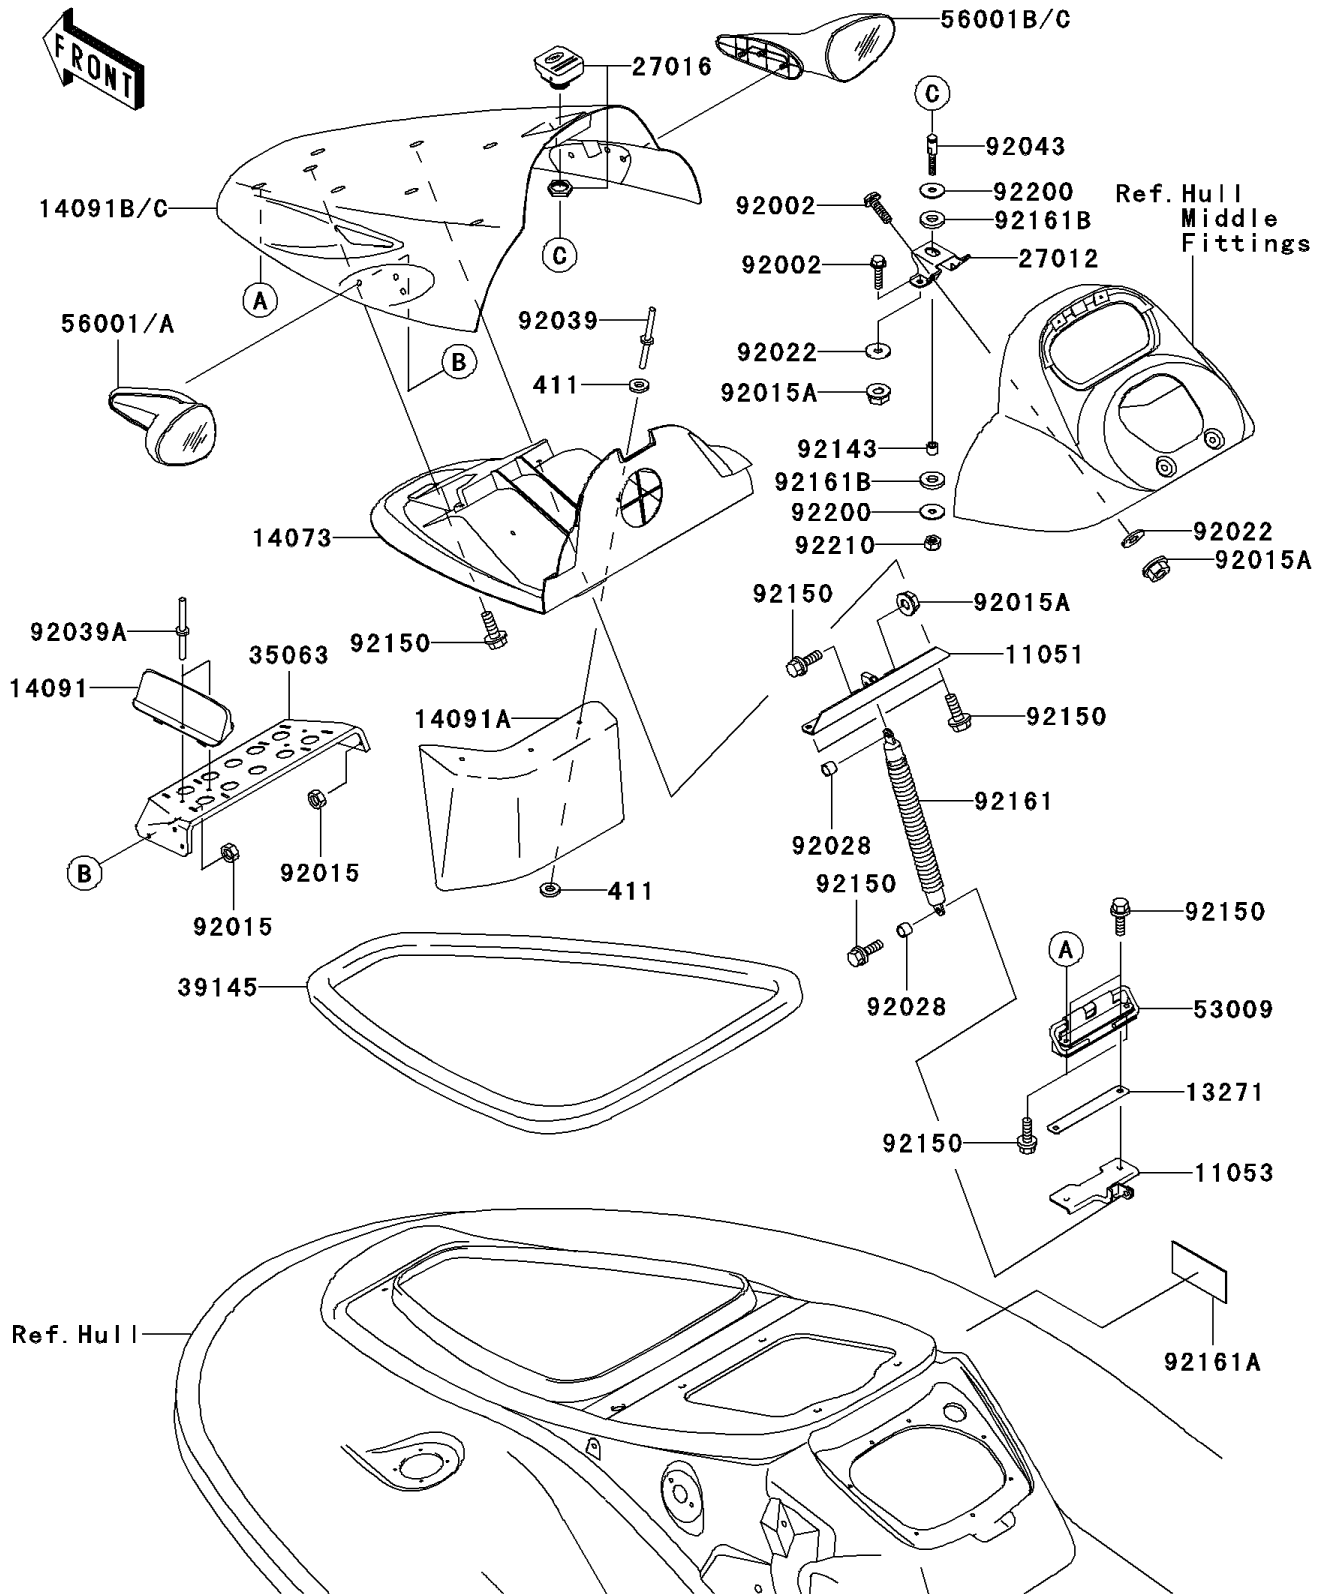

## 2005 900 STX PARTS DIAGRAM

Hull Front Fittings

F3135

## 2005 900 STX PARTS LIST

### Hull Front Fittings

ITEM NAME	PART NUMBER	QUANTITY
WASHER-PLAIN,5MM (Ref # 411)	411S0500	1
BRACKET (Ref # 11051)	11051-3766	1
BRACKET (Ref # 11053)	11053-3752	1
PLATE (Ref # 13271)	13271-3897	1
DUCT,FR (Ref # 14073)	14073-3796	1
COVER (Ref # 14091)	14091-3707	1
COVER,FRONT DUCT (Ref # 14091A)	14091-3722	1
COVER,HATCH,C.P.RED (Ref # 14091B)	14091-3753-V9	1
HOOK (Ref # 27012)	27012-3841	1
LOCK-ASSY (Ref # 27016)	27016-3757	1
STAY,MIRROR (Ref # 35063)	35063-3703	1
TRIM-SEAL,L=1380 (Ref # 39145)	39145-3773	1
HINGE,HATCH COVER (Ref # 53009)	53009-3725	1
MIRROR-ASSY,LH,F.S.BLACK (Ref # 56001A)	56001-3719-8J	1
MIRROR-ASSY,RH,F.S.BLACK (Ref # 56001C)	56001-3720-8J	1
BOLT,6X25 (Ref # 92002)	92002-3714	1
NUT,LOCK,6MM (Ref # 92015)	92015-3766	1
NUT,6MM (Ref # 92015A)	92015-3767	1
WASHER,6.5X20X1.5 (Ref # 92022)	92022-3710	1
BUSHING (Ref # 92028)	92028-3765	1
RIVET (Ref # 92039)	92039-3714	1
RIVET,4.8MM (Ref # 92039A)	92039-3719	1
PIN (Ref # 92043)	92043-3757	1
COLLAR,8.2X14X11.2 (Ref # 92143)	92143-3724	1
BOLT,6X18 (Ref # 92150)	92150-3729	1
DAMPER (Ref # 92161)	92161-3705	1
DAMPER (Ref # 92161A)	92161-3728	1
DAMPER (Ref # 92161B)	92161-3739	1
WASHER,8.5X32X2 (Ref # 92200)	92200-3786	1

## 2005 900 STX PARTS LIST

Hull Front Fittings

ITEM NAME	PART NUMBER	QUANTITY
NUT,LOCK,8MM (Ref # 92210)	92210-3742	1