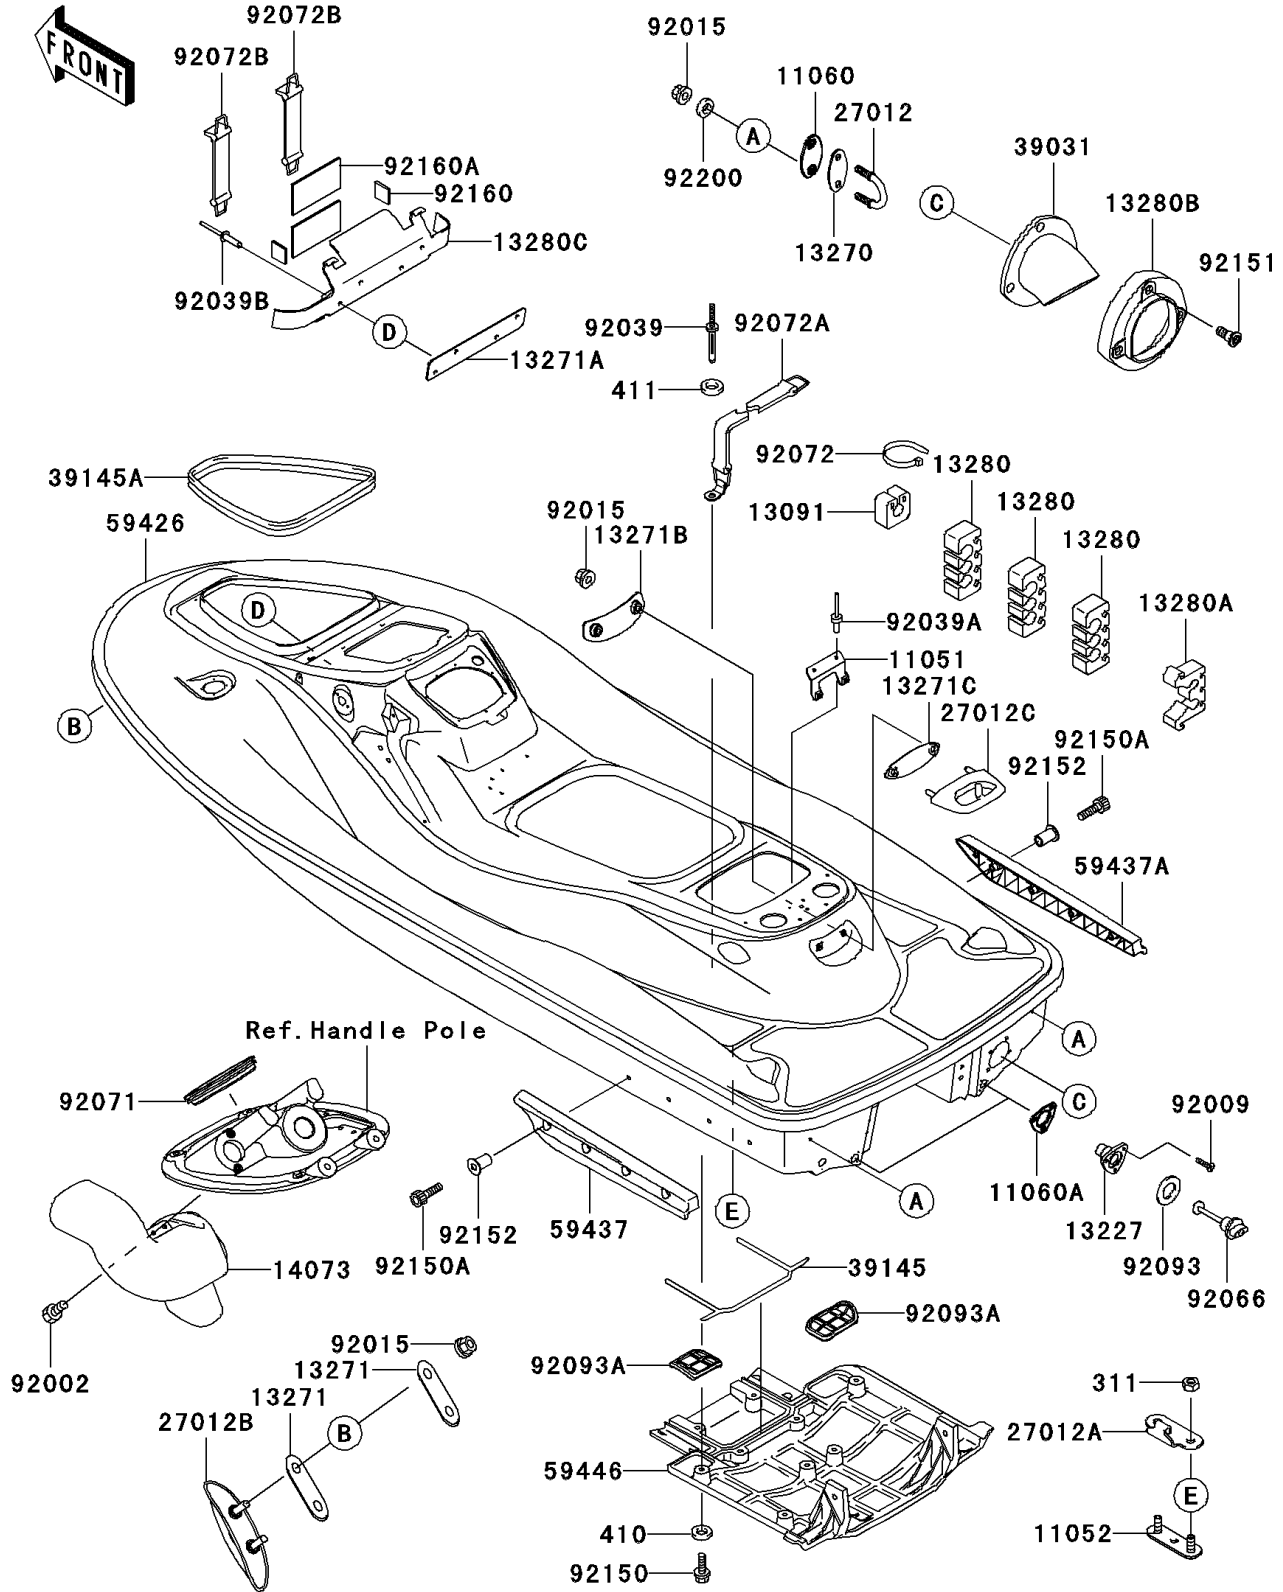

2005 900 STX PARTS DIAGRAM

Hull(E2)

F3130A

2005 900 STX PARTS LIST

Hull(E2)

ITEM NAME	PART NUMBER	QUANTITY
BRACKET,BREATHER-BILGE (Ref # 11051)	11051-3802	1
BRACKET,RR DUCT (Ref # 11052)	11052-3712	1
GASKET,U HOOK,RR (Ref # 11060)	11060-3800	1
GASKET,DRAIN PLUG (Ref # 11060A)	11060-3801	1
HOLDER (Ref # 13091)	13091-3780	1
HOUSING,DRAIN PLUG,F.BLACK (Ref # 13227)	13227-3721-6Z	1
PLATE (Ref # 13270)	13270-3860	1
PLATE (Ref # 13271)	13271-3724	1
PLATE,FIRE EXTINGUISHER (Ref # 13271A)	13271-3775	1
PLATE,REAR TOWING HOOK (Ref # 13271B)	13271-3859	1
PLATE (Ref # 13271C)	13271-3889	1
HOLDER (Ref # 13280)	13280-3703	1
HOLDER,FUEL FILTER (Ref # 13280A)	13280-3705	1
HOLDER,TAIL PIPE CAP (Ref # 13280B)	13280-3715	1
HOLDER,FIRE EXTINGUISHER (Ref # 13280C)	13280-3740	1
DUCT (Ref # 14073)	14073-3801	1
HOOK (Ref # 27012)	27012-3797	1
HOOK (Ref # 27012A)	27012-3816	1
HOOK,BOW,F.BLACK (Ref # 27012B)	27012-3822-6Z	1
HOOK,REAR TOWING,F.BLACK (Ref # 27012C)	27012-3836-6Z	1
CAP-END,TAIL PIPE (Ref # 39031)	39031-3703	1
TRIM-SEAL,JET PUMP COVER (Ref # 39145)	39145-3768	1
TRIM-SEAL,L=1412 (Ref # 39145A)	39145-3787	1
HULL-COMP,G.BLACK (Ref # 59426)	59426-3948-650	1
STABILIZER,LH,F.BLACK (Ref # 59437)	59437-3735-6Z	1
STABILIZER,RH,F.BLACK (Ref # 59437A)	59437-3736-6Z	1
COVER-JET PUMP (Ref # 59446)	59446-3758	1
BOLT,6X20 (Ref # 92002)	92002-3755	1
SCREW,TAPPING,4X16 (Ref # 92009)	92009-3849	1