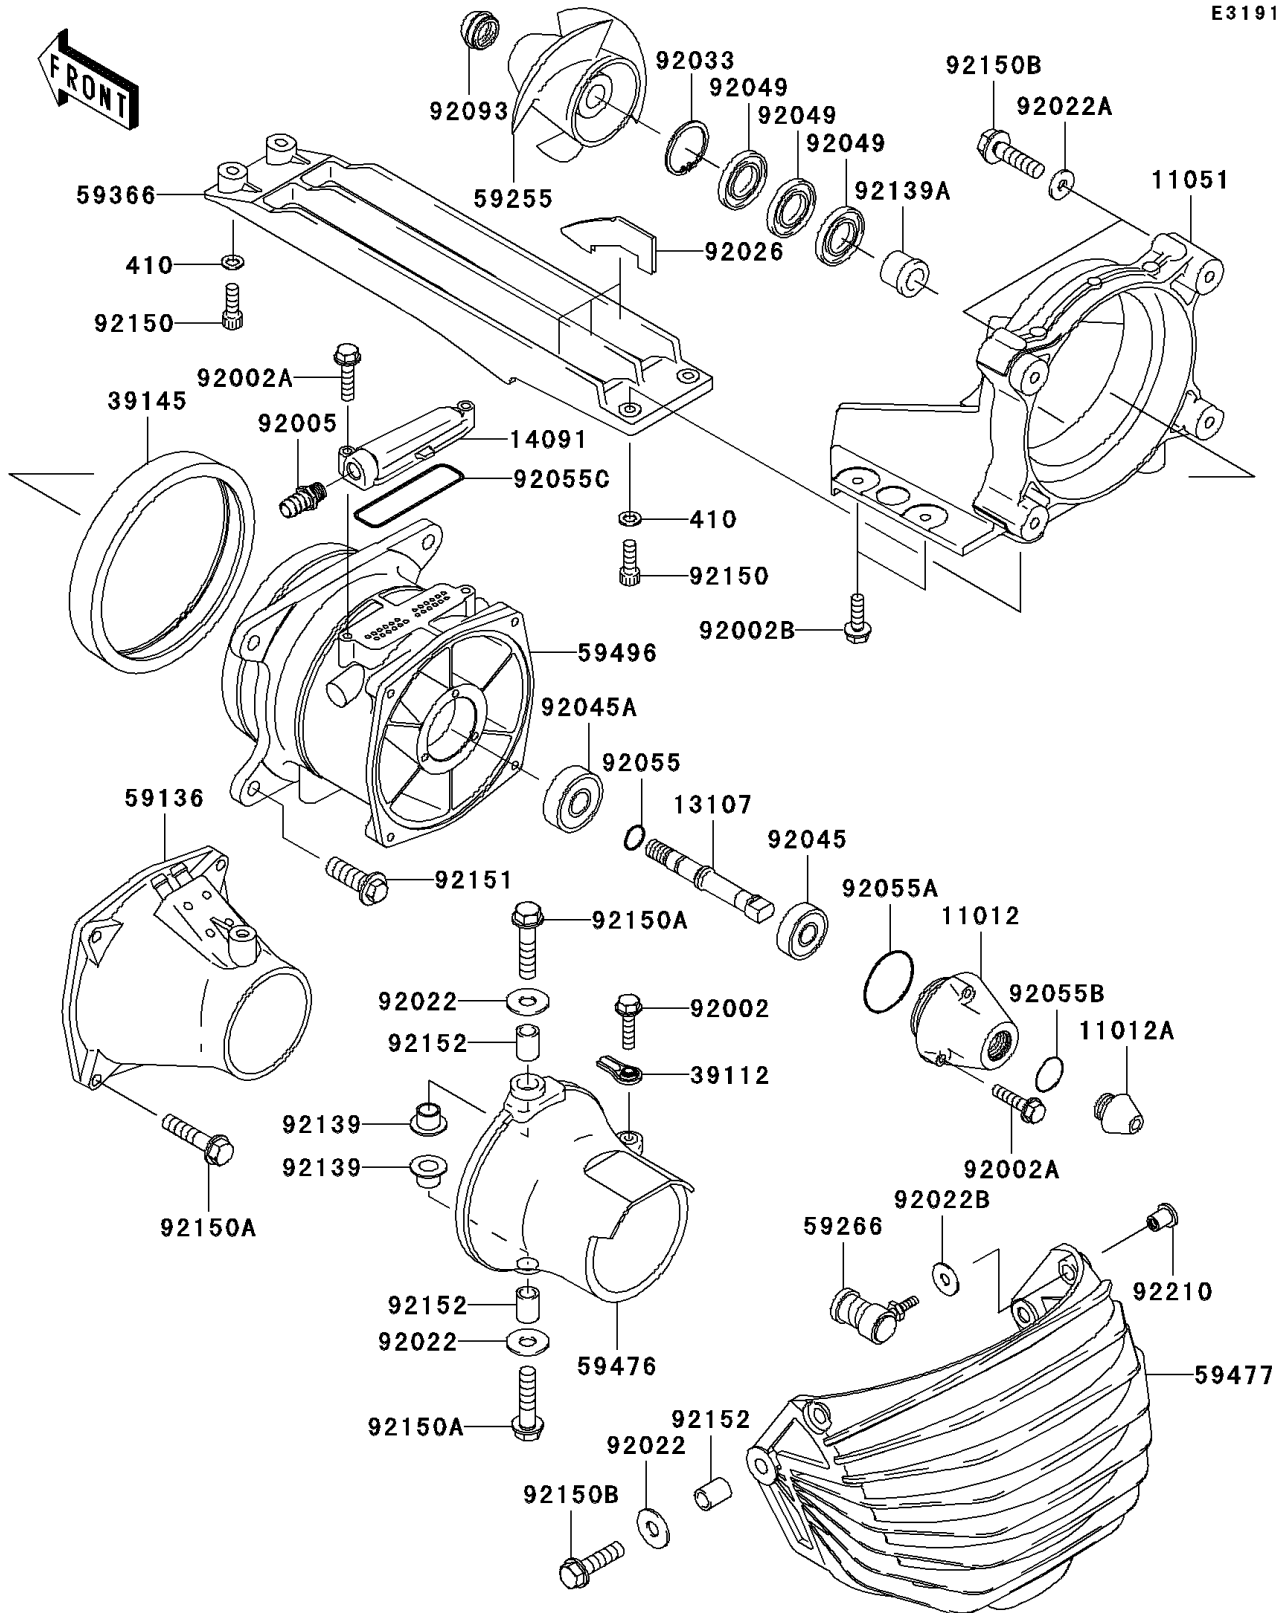

## 2005 900 STX PARTS DIAGRAM

Jet Pump(E2)

E3191A

## 2005 900 STX PARTS LIST

Jet Pump(E2)

| ITEM NAME                            | PART NUMBER | QUANTITY |
|--------------------------------------|-------------|----------|
| RING-O (Ref # 92055B)                | 92055-3744  | 1        |
| RING-O,70.2X74.0X1.90 (Ref # 92055C) | 92055-3765  | 1        |
| SEAL (Ref # 92093)                   | 92093-3749  | 1        |
| BUSHING (Ref # 92139)                | 92139-3701  | 1        |
| BUSHING (Ref # 92139A)               | 92139-3715  | 1        |
| BOLT,SOCKET,6X18 (Ref # 92150)       | 92150-3775  | 1        |
| BOLT,8X35 (Ref # 92150A)             | 92150-3792  | 1        |
| BOLT,FLANGED,8X30 (Ref # 92150B)     | 92150-3803  | 1        |
| BOLT,10X30 (Ref # 92151)             | 92151-3706  | 1        |
| COLLAR,8.2X11.8X15 (Ref # 92152)     | 92152-3703  | 1        |
| NUT,6MM (Ref # 92210)                | 92210-3765  | 1        |