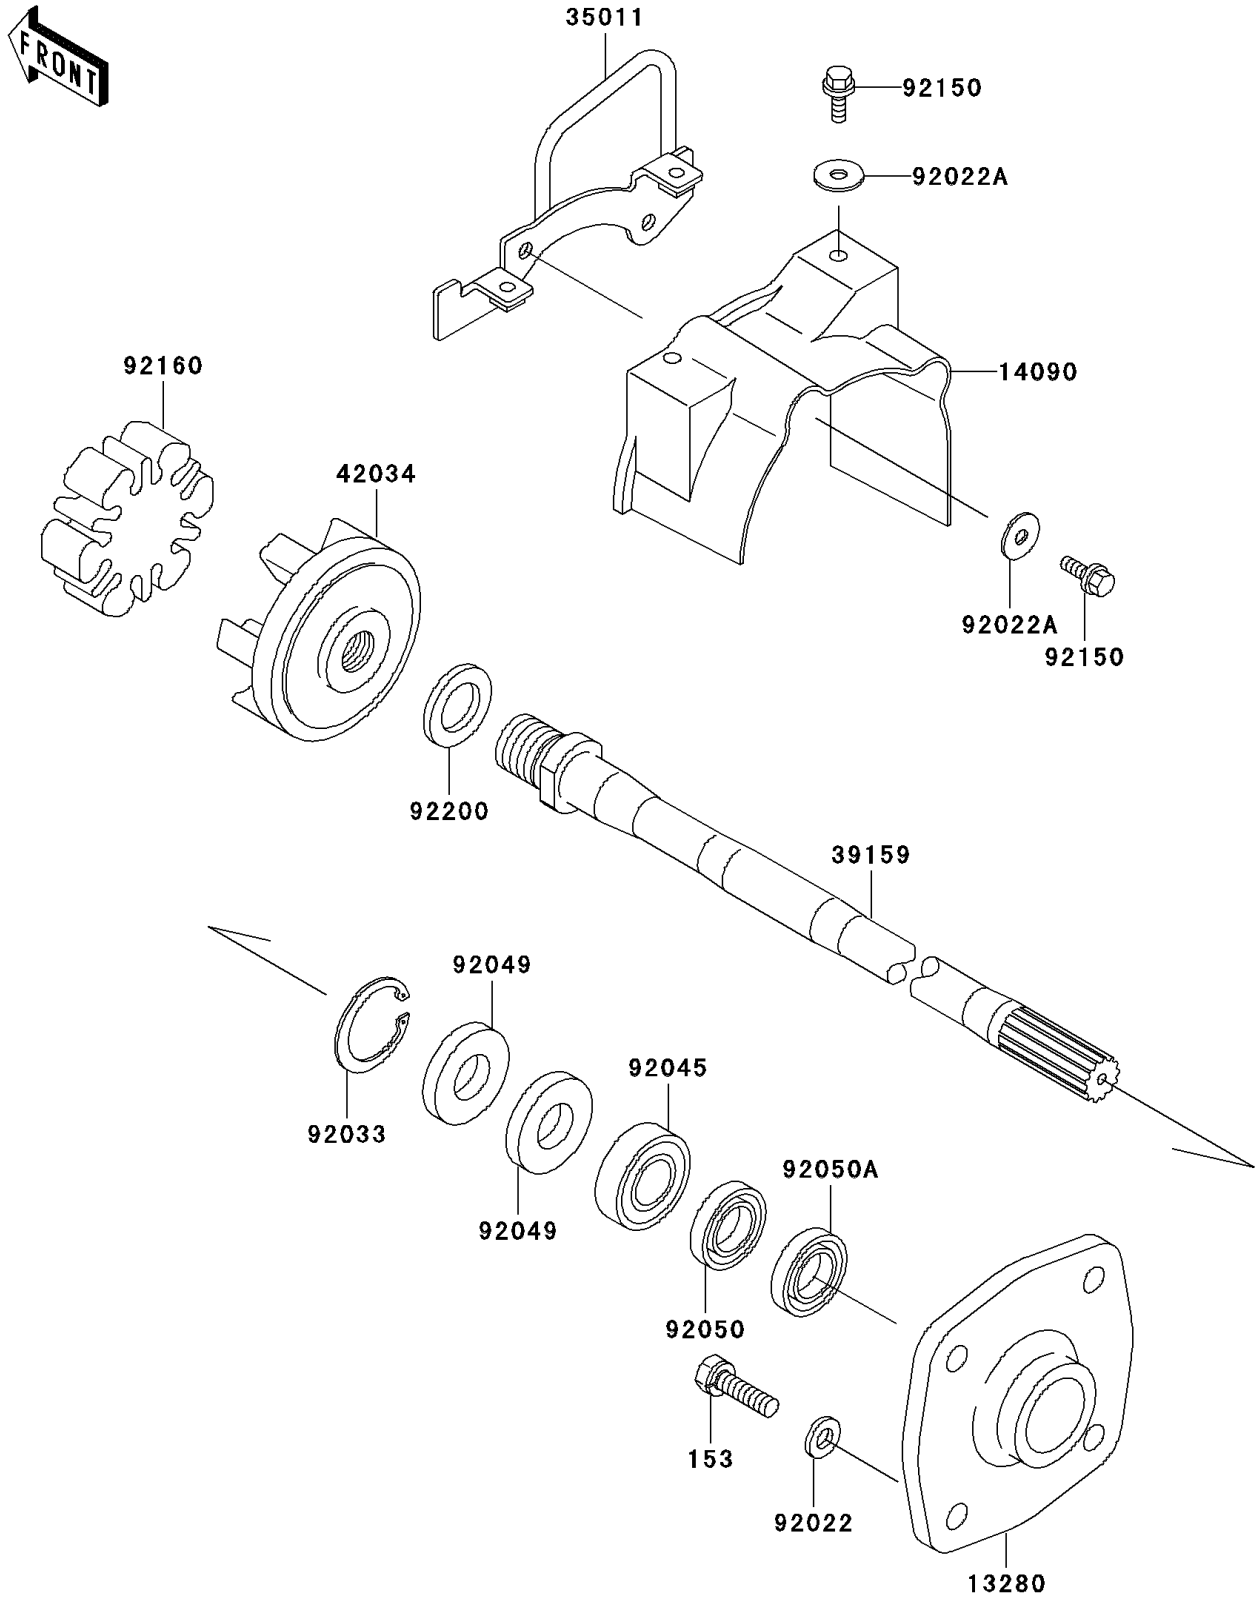

2005 900 STX PARTS DIAGRAM

Drive Shaft

E3134

2005 900 STX PARTS LIST

Drive Shaft

ITEM NAME	PART NUMBER	QUANTITY
BOLT-WS-SMALL (Ref # 153)	153R0830	1
HOLDER (Ref # 13280)	13280-3730	1
COVER,COUPLING (Ref # 14090)	14090-3789	1
STAY (Ref # 35011)	35011-3715	1
SHAFT-DRIVE (Ref # 39159)	39159-3732	1
COUPLING (Ref # 42034)	42034-3709	1
WASHER,8.2X18X1.5 (Ref # 92022)	92022-1964	1
WASHER,6.5X20X1.5 (Ref # 92022A)	92022-3710	1
RING-SNAP,42MM (Ref # 92033)	92033-3713	1
BEARING-BALL,60042RD (Ref # 92045)	92045-3705	1
SEAL-OIL,S620426 (Ref # 92049)	92049-3707	1
SEAL-OIL,SCY20368 (Ref # 92050)	92050-502	1
SEAL-OIL,SC20367 (Ref # 92050A)	92050-503	1
BOLT,6X18 (Ref # 92150)	92150-3729	1
DAMPER,COUPLING (Ref # 92160)	92160-3883	1
WASHER,24X32X2.0 (Ref # 92200)	92200-3739	1