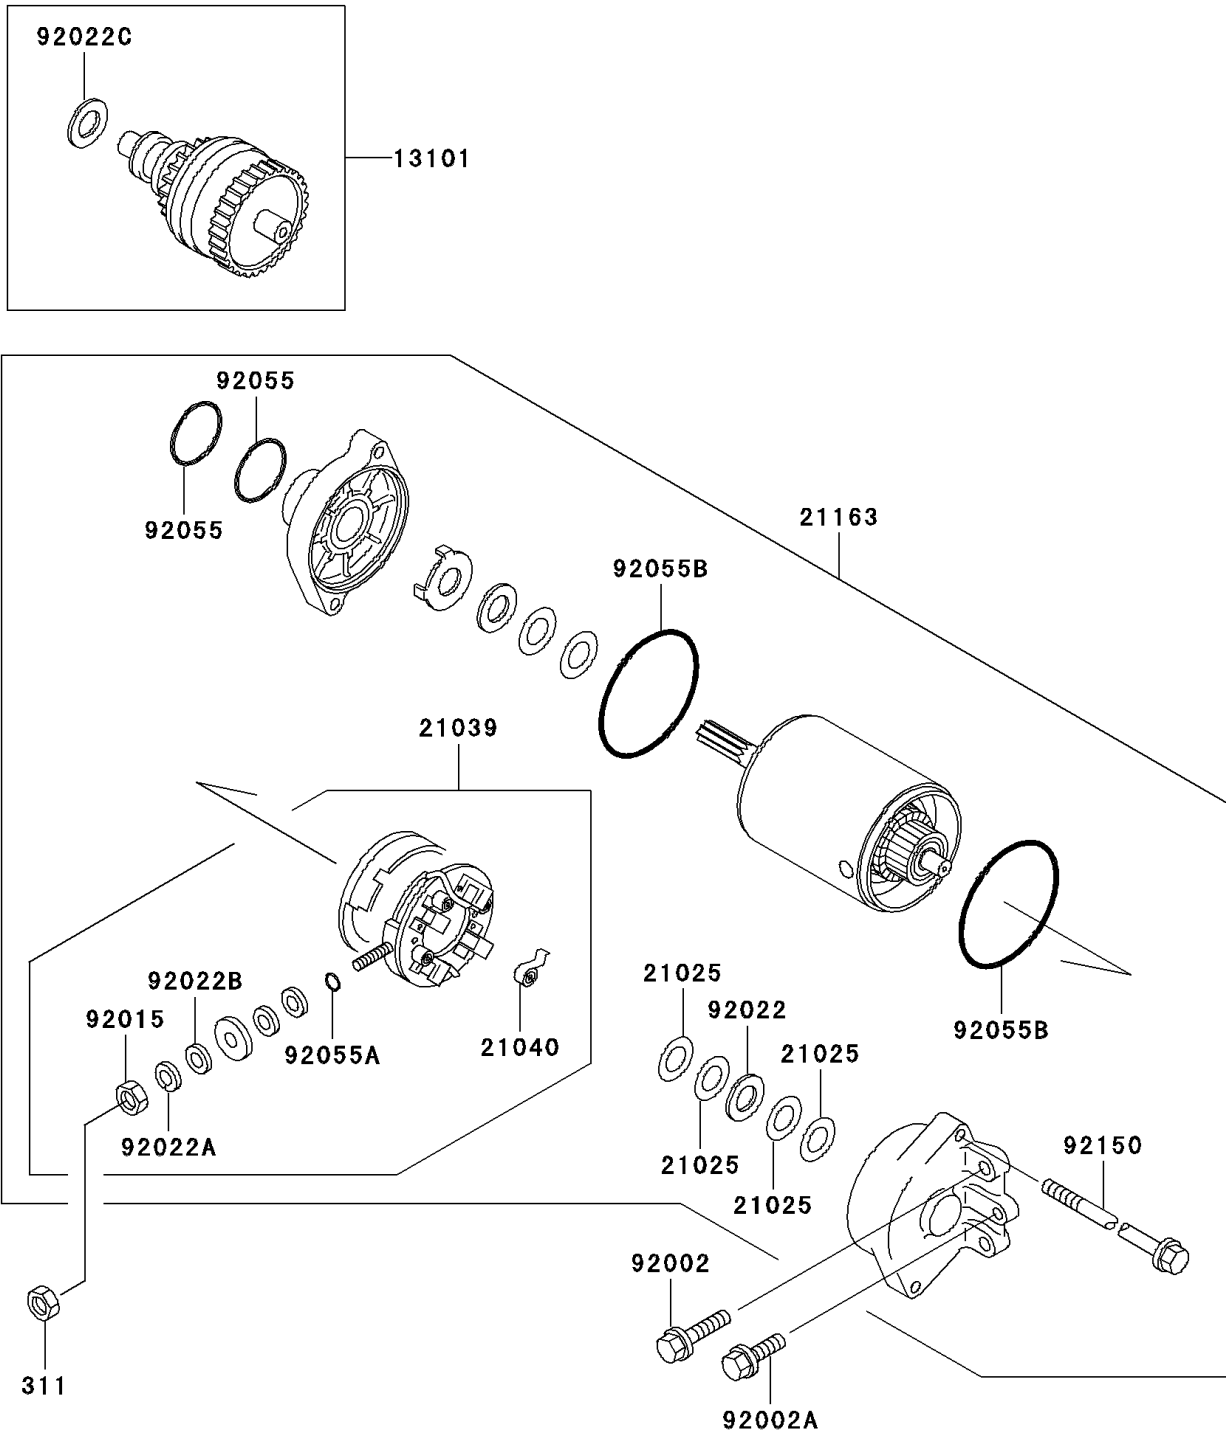

2005 900 STX PARTS DIAGRAM

Starter Motor

E1840

2005 900 STX PARTS LIST

Starter Motor

ITEM NAME	PART NUMBER	QUANTITY
NUT-HEX,6MM (Ref # 311)	311R0600	1
GEAR-ASSY (Ref # 13101)	13101-3708	1
WASHER,9.1X18X0.2 (Ref # 21025)	21025-011	1
BRUSH,CARBON (Ref # 21039)	21039-3703	1
SPRING-BRUSH (Ref # 21040)	21040-1055	1
STARTER-ELECTRIC (Ref # 21163)	21163-3714	1
BOLT,6X25 (Ref # 92002)	92002-3714	1
BOLT,6X12 (Ref # 92002A)	92002-3763	1
NUT,6MM (Ref # 92015)	92015-3710	1
WASHER,9.1X18X0.8 (Ref # 92022)	92022-1132	1
WASHER,6MM (Ref # 92022A)	92022-3711	1
WASHER,6MM (Ref # 92022B)	92022-3713	1
WASHER,12X24X1.0 (Ref # 92022C)	92022-3731	1
RING-O (Ref # 92055)	92055-1276	1
RING-O,4.5X2.0 (Ref # 92055A)	92055-1370	1
RING-O,STARTER MOTOR (Ref # 92055B)	92055-1381	1
BOLT (Ref # 92150)	92150-3772	1