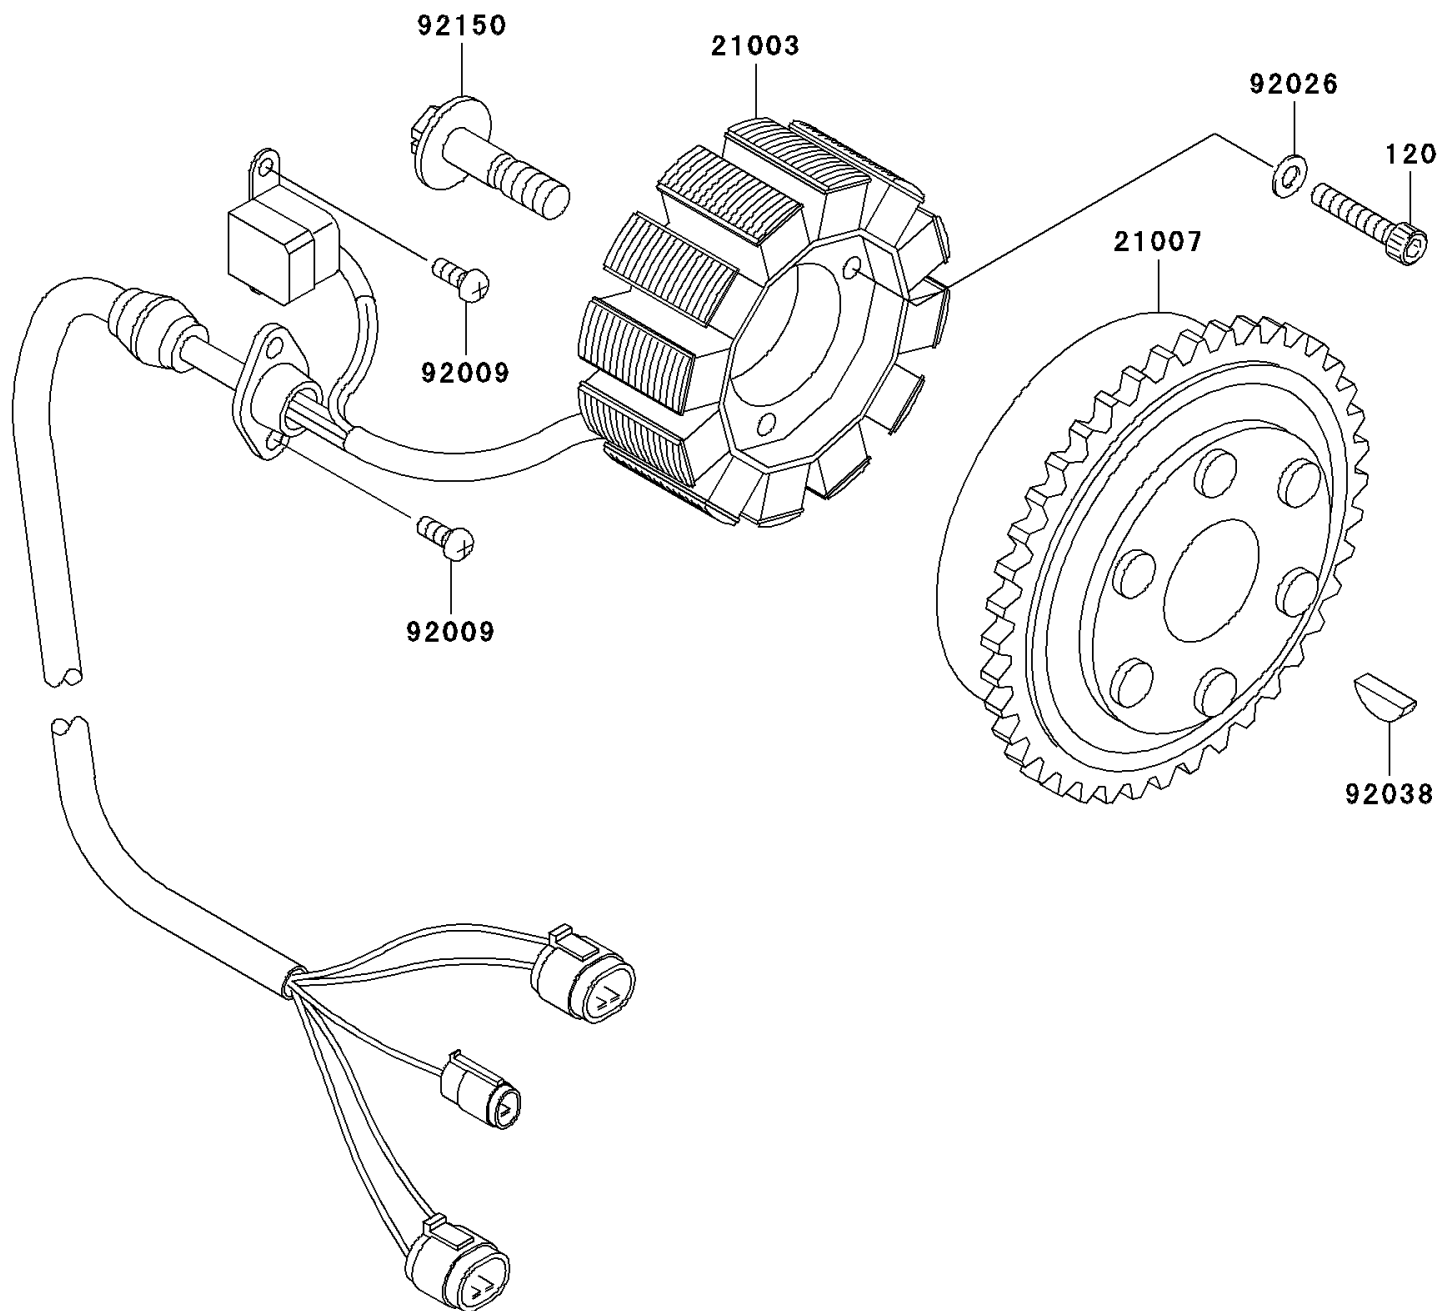

2005 900 STX PARTS DIAGRAM

Generator

E1810

2005 900 STX PARTS LIST

Generator

ITEM NAME	PART NUMBER	QUANTITY
BOLT-SOCKET,6X30 (Ref # 120)	120P0630	1
STATOR (Ref # 21003)	21003-3736	1
ROTOR,MAGNETO (Ref # 21007)	21007-3722	1
SCREW,5X12 (Ref # 92009)	92009-1296	1
SPACER,6.3X12X1.0 (Ref # 92026)	92026-094	1
KEY,WOODRUFF (Ref # 92038)	92038-001	1
BOLT (Ref # 92150)	92150-3843	1