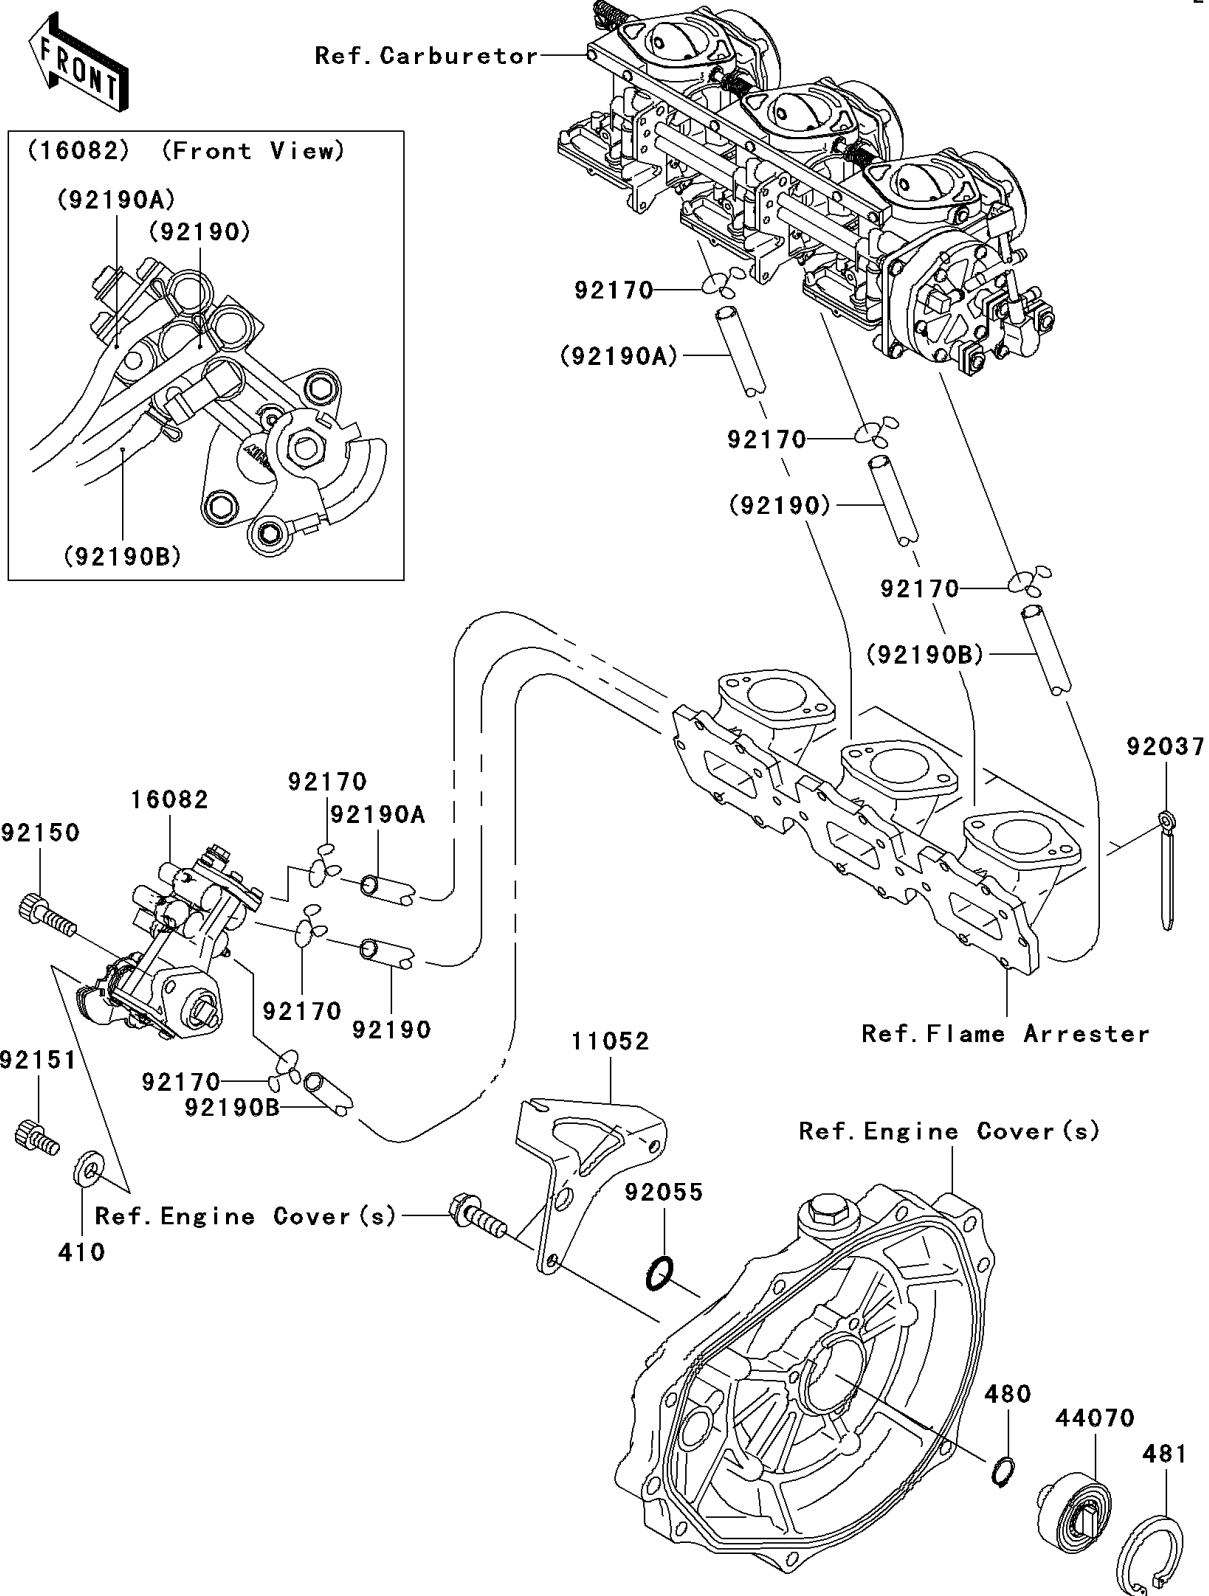

## 2005 900 STX PARTS DIAGRAM

Oil Pump

E1710

## 2005 900 STX PARTS LIST

Oil Pump

ITEM NAME	PART NUMBER	QUANTITY
W-PLAIN-S,5MM (Ref # 410)	410S0500	1
CIRCLIP-TYPE-C,12MM (Ref # 480)	480J1200	1
CIRCLIP-TYPE-C,37MM (Ref # 481)	481J3700	1
BRACKET,CABLE (Ref # 11052)	11052-3764	1
PUMP-ASSY-OIL (Ref # 16082)	16082-3729	1
DAMPER-ASSY (Ref # 44070)	44070-3701	1
CLAMP,L=100 (Ref # 92037)	92037-3736	1
RING-O,19.5X1.5 (Ref # 92055)	92055-055	1
BOLT,SOCKET,6X25 (Ref # 92150)	92150-3830	1
BOLT,SOCKET (Ref # 92151)	92151-3772	1
CLAMP (Ref # 92170)	92170-3750	1
TUBE,3X6X545 (Ref # 92190)	92190-3907	1
TUBE,3X6X420 (Ref # 92190A)	92190-3945	1
TUBE,6X12X600 (Ref # 92190B)	92190-3947	1