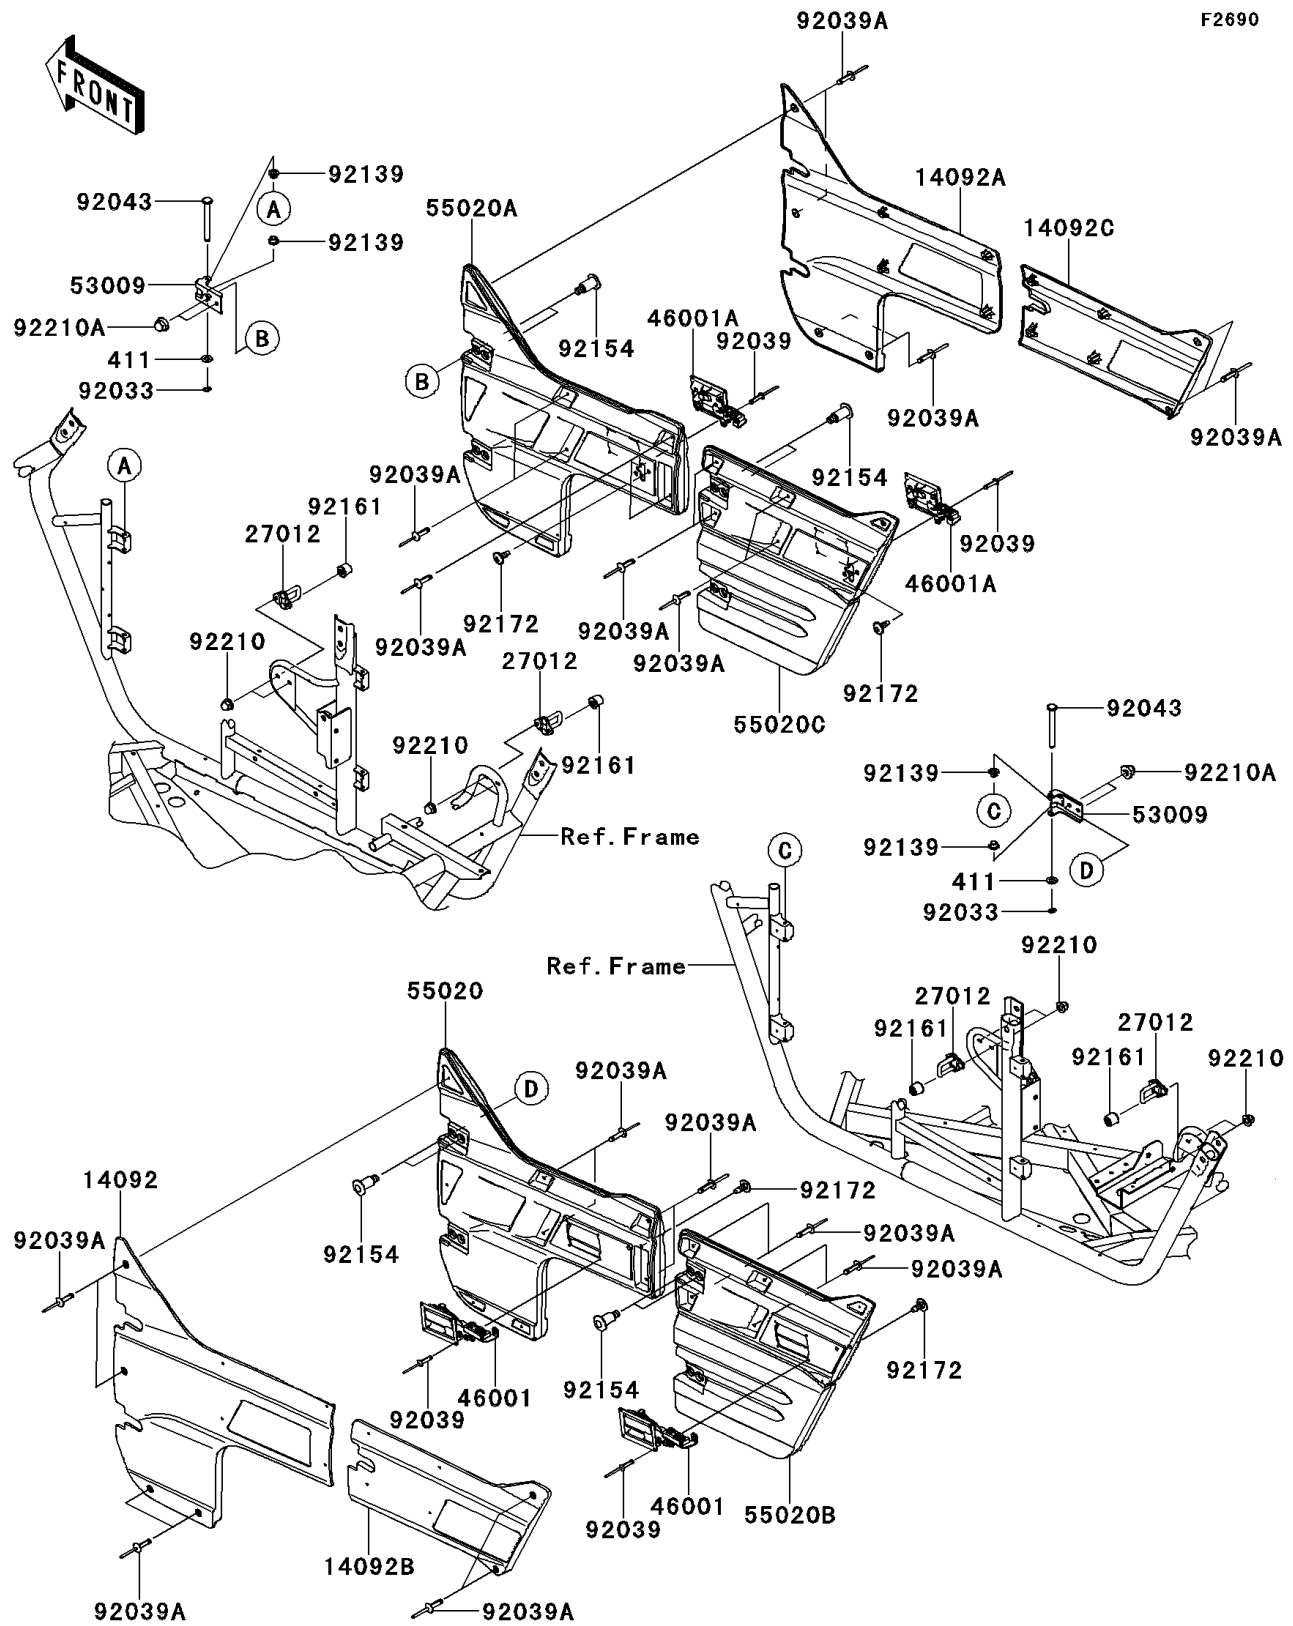

## 2014 TERYX4™ CAMO PARTS DIAGRAM

Door

## 2014 TERYX4™ CAMO PARTS LIST

Door

ITEM NAME	PART NUMBER	QUANTITY
WASHER-PLAIN,6MM (Ref # 411)	411AB0600	1
COVER,SIDE GUARD,FR,LH,CAMO (Ref # 14092)	14092-0806-16P	1
COVER,SIDE GUARD,FR,RH,CAMO (Ref # 14092A)	14092-0807-16P	1
COVER,SIDE GUARD,RR,LH,CAMO (Ref # 14092B)	14092-0808-16P	1
COVER,SIDE GUARD,RR,RH,CAMO (Ref # 14092C)	14092-0809-16P	1
HOOK (Ref # 27012)	27012-0705	1
HANDLE-ASSY,SIDE GUARD,LH (Ref # 46001)	46001-0556	1
HANDLE-ASSY,SIDE GUARD,RH (Ref # 46001A)	46001-0557	1
HINGE (Ref # 53009)	53009-0303	1
GUARD,SIDE,FR,LH (Ref # 55020)	55020-0737	1
GUARD,SIDE,FR,RH (Ref # 55020A)	55020-0738	1
GUARD,SIDE,RR,LH (Ref # 55020B)	55020-0739	1
GUARD,SIDE,RR,RH (Ref # 55020C)	55020-0740	1
RING-SNAP (Ref # 92033)	92033-0719	1
RIVET,4.0X17.5 (Ref # 92039)	92039-0703	1
RIVET,4.9X19.8 (Ref # 92039A)	92039-0704	1
PIN,6X56 (Ref # 92043)	92043-0743	1
BUSHING,6X8X6 (Ref # 92139)	92139-0709	1
BOLT,SOCKET,8X30 (Ref # 92154)	92154-0712	1
DAMPER,9X28X24.3 (Ref # 92161)	92161-1456	1
SCREW,6X16 (Ref # 92172)	92172-0711	1
NUT,CAP,6MM (Ref # 92210)	92210-0003	1
NUT,CAP,8MM (Ref # 92210A)	92210-0488	1