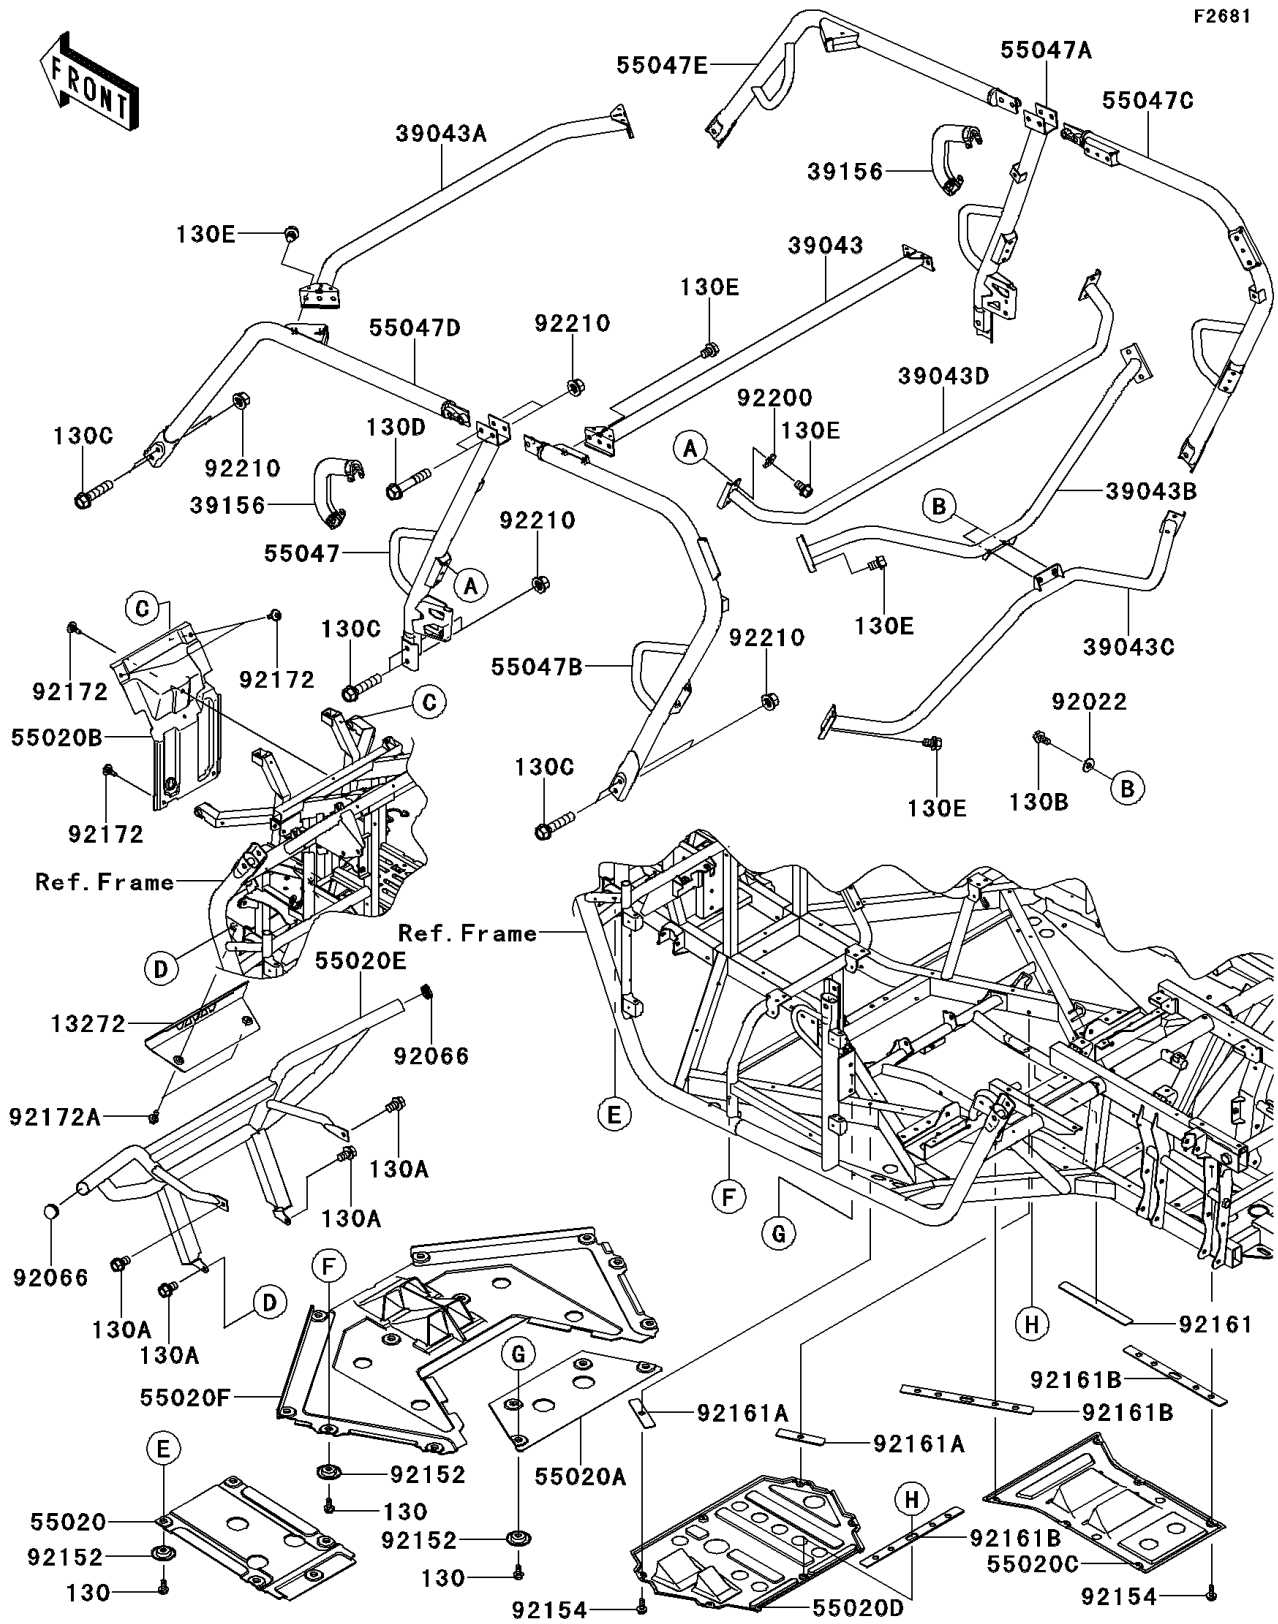

2014 TERYX4™ CAMO PARTS DIAGRAM

Guards/Cab Frame

2014 TERYX4™ CAMO PARTS LIST

Guards/Cab Frame

ITEM NAME	PART NUMBER	QUANTITY
BOLT-FLANGED,6X14 (Ref # 130)	130BA0614	1
BOLT-FLANGED,10X16 (Ref # 130A)	130BA1016	1
BOLT-FLANGED,8X16 (Ref # 130B)	130BB0816	1
BOLT-FLANGED,12X55 (Ref # 130C)	130BB1255	1
BOLT-FLANGED,12X65 (Ref # 130D)	130BB1265	1
BOLT-FLANGED,10X14 (Ref # 130E)	130CB1014	1
PLATE,T.BLACK (Ref # 13272)	13272-1433-388	1
CROSSMEMBER-COMP,UPP,RR,T.BLK (Ref # 39043)	39043-0009-388	1
CROSSMEMBER-COMP,UPP,FR,T.BLK (Ref # 39043A)	39043-0010-388	1
CROSSMEMBER-COMP,UPP,T.BLACK (Ref # 39043B)	39043-0011-388	1
CROSSMEMBER-COMP,LWR,T.BLACK (Ref # 39043C)	39043-0012-388	1
CROSSMEMBER-COMP,CNT,LWR,T.BLK (Ref # 39043D)	39043-0325-388	1
PAD,SHOULDER (Ref # 39156)	39156-0939	1
GUARD,SKID,FR (Ref # 55020)	55020-0723	1
GUARD,SKID,CNT,FR (Ref # 55020A)	55020-0726	1
GUARD,FR FRAME (Ref # 55020B)	55020-0741	1
GUARD,SKID,RR (Ref # 55020C)	55020-0812	1
GUARD,SKID,CNT (Ref # 55020D)	55020-0815	1
GUARD,FRONT,T.BLACK (Ref # 55020E)	55020-0886-388	1
GUARD,SKID,FR MIDDLE (Ref # 55020F)	55020-0890	1
BAR-COMP,B-PILLAR,LH,T.BLACK (Ref # 55047)	55047-0029-388	1
BAR-COMP,B-PILLAR,RH,T.BLACK (Ref # 55047A)	55047-0030-388	1
BAR-COMP,C-PILLAR,LH,T.BLACK (Ref # 55047B)	55047-0031-388	1
BAR-COMP,C-PILLAR,RH,T.BLACK (Ref # 55047C)	55047-0032-388	1
BAR-COMP,A-PILLAR,LH,T.BLACK (Ref # 55047D)	55047-0037-388	1
BAR-COMP,A-PILLAR,RH,T.BLACK (Ref # 55047E)	55047-0038-388	1
WASHER,8.5X20X1.6,BLACK (Ref # 92022)	92022-1317	1
PLUG (Ref # 92066)	92066-7503	1
COLLAR (Ref # 92152)	92152-0784	1