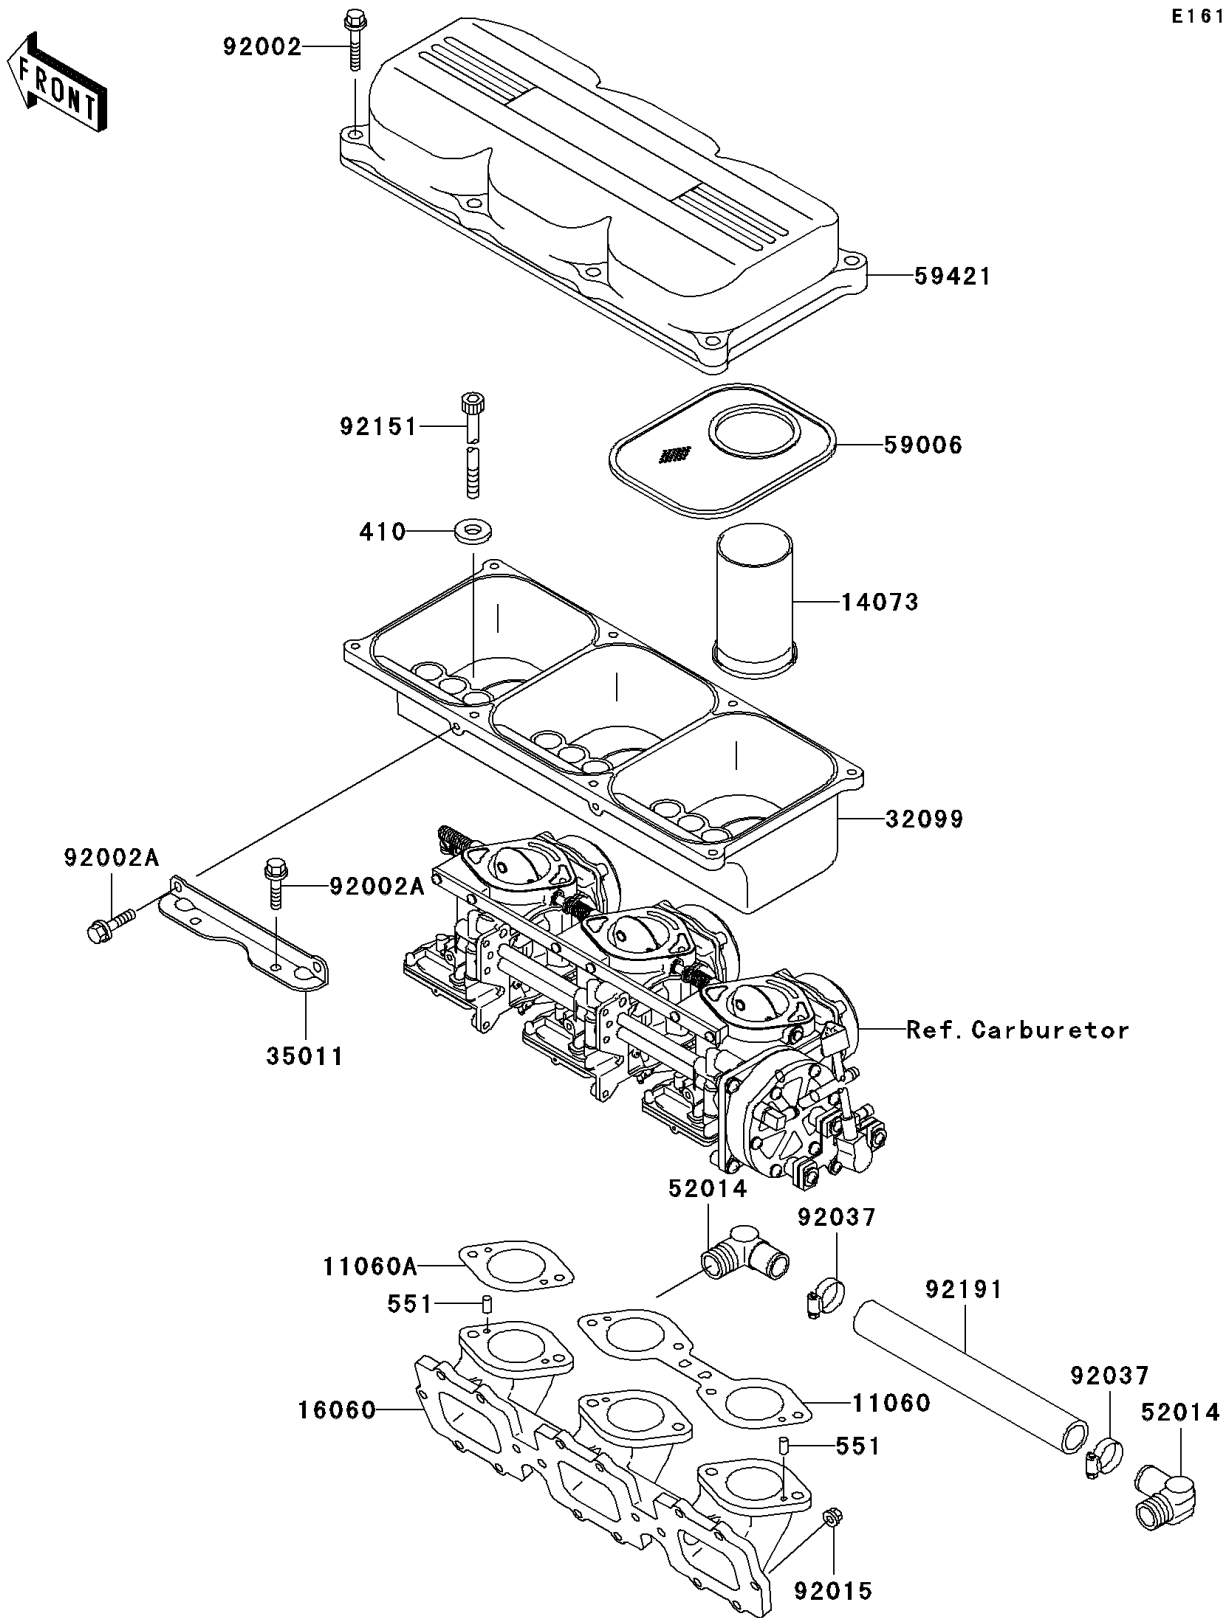

2005 900 STX PARTS DIAGRAM

Flame Arrester

E1614

2005 900 STX PARTS LIST

Flame Arrester

ITEM NAME	PART NUMBER	QUANTITY
WASHER-PLAIN-SMALL,6MM (Ref # 410)	410S0600	1
PIN-DOWEL (Ref # 551)	551R0408	1
GASKET,CARBURETOR (Ref # 11060)	11060-3775	1
GASKET (Ref # 11060A)	11060-3776	1
DUCT (Ref # 14073)	14073-3772	1
PIPE-INTAKE (Ref # 16060)	16060-3709	1
CASE (Ref # 32099)	32099-3830	1
STAY (Ref # 35011)	35011-3707	1
ELBOW (Ref # 52014)	52014-3712	1
ARRESTER-FLAME (Ref # 59006)	59006-3713	1
COVER-INTAKE (Ref # 59421)	59421-3724	1
BOLT,6X30 (Ref # 92002)	92002-3726	1
BOLT,6X16 (Ref # 92002A)	92002-3728	1
NUT,6MM (Ref # 92015)	92015-3767	1
CLAMP,COOLING HOSE (Ref # 92037)	92037-1589	1
BOLT,SOCKET,6X130 (Ref # 92151)	92151-3725	1
TUBE (Ref # 92191)	92191-3778	1