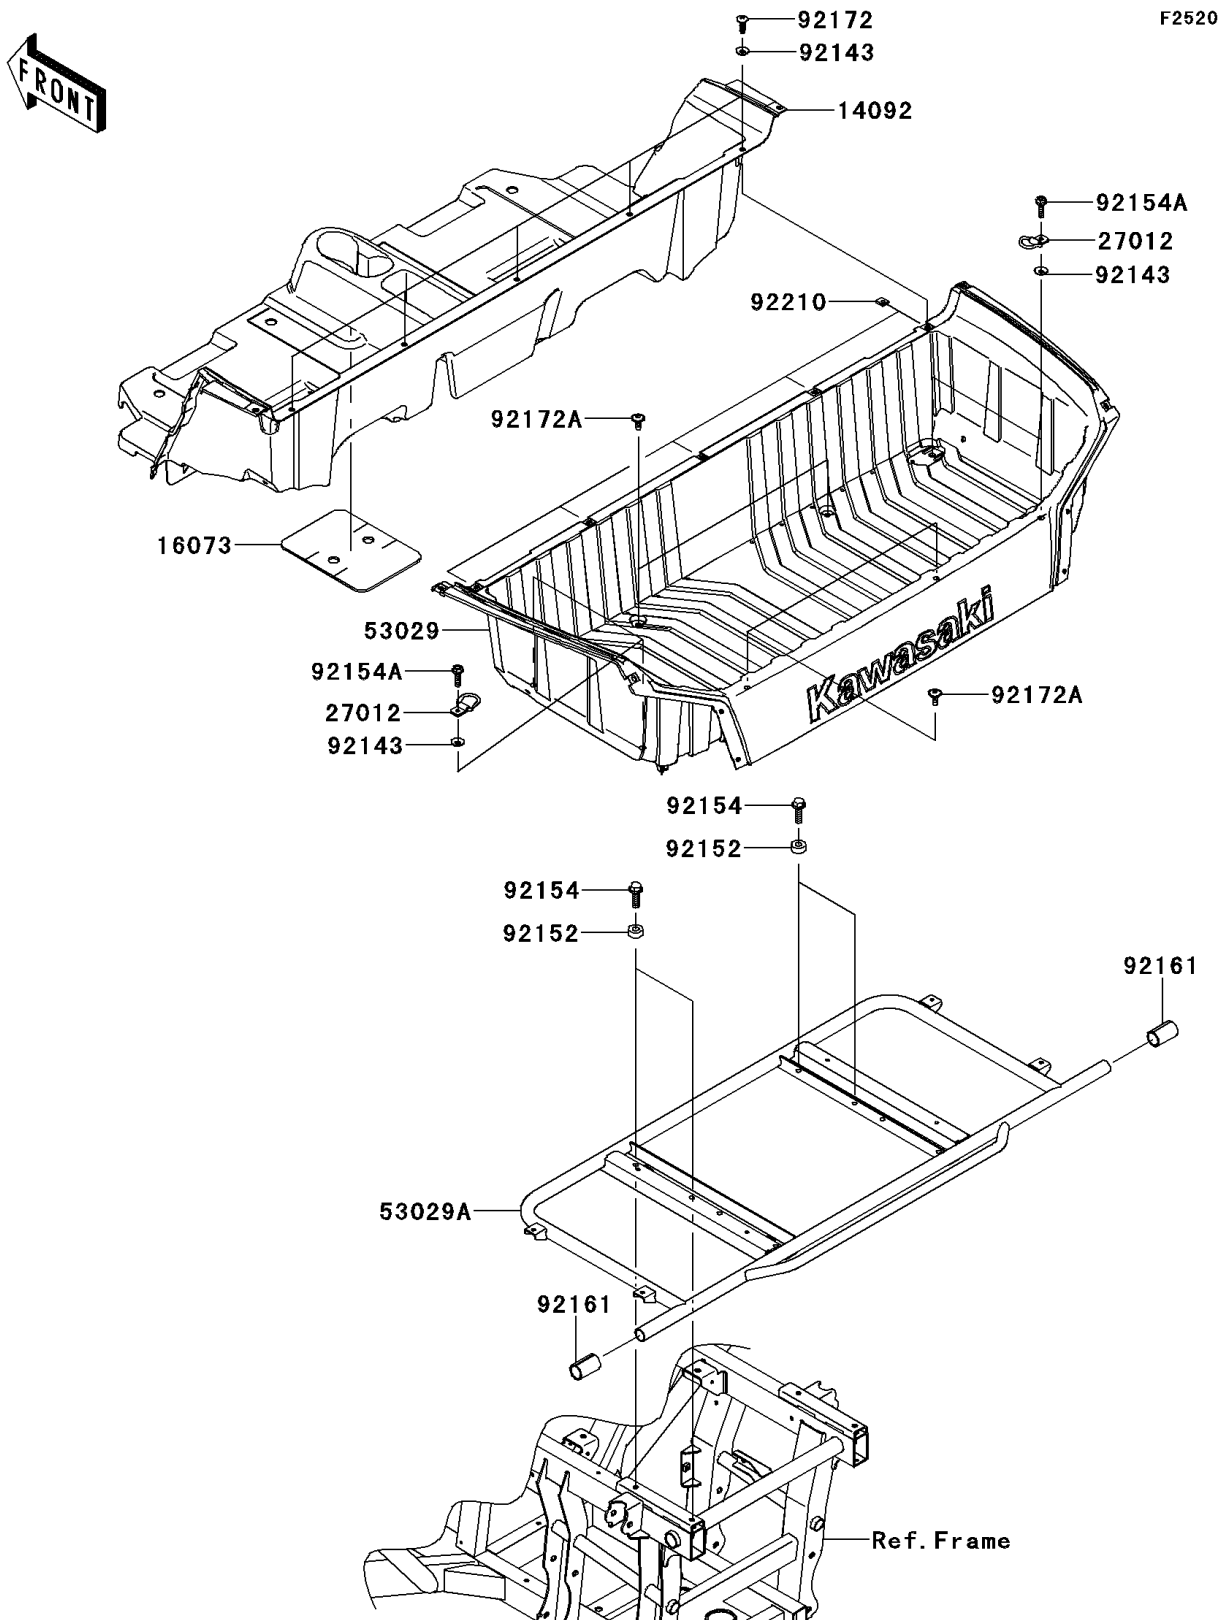

2014 TERYX4™ CAMO

PARTS DIAGRAM

Carrier(s)

2014 TERYX4™ CAMO

PARTS LIST

Carrier(s)

ITEM NAME	PART NUMBER	QUANTITY
COVER,RR CONSOLE (Ref # 14092)	14092-1057	1
INSULATOR,CENTER CONSOLE (Ref # 16073)	16073-0803	1
HOOK (Ref # 27012)	27012-0734	4
CARRIER (Ref # 53029)	53029-0309	1
CARRIER (Ref # 53029A)	53029-0330	1
COLLAR (Ref # 92143)	92143-1087	9
COLLAR,8.2X18X8 (Ref # 92152)	92152-1553	4
BOLT,FLANGED,8X25 (Ref # 92154)	92154-1302	4
BOLT,FLANGED,6X22 (Ref # 92154A)	92154-1356	4
DAMPER,50X79X3 (Ref # 92161)	92161-1604	2
SCREW,TAPPING,6X20 (Ref # 92172)	92172-0488	5
SCREW,6X16 (Ref # 92172A)	92172-0711	4
NUT,LEAF SPRING,6MM (Ref # 92210)	92210-0624	5