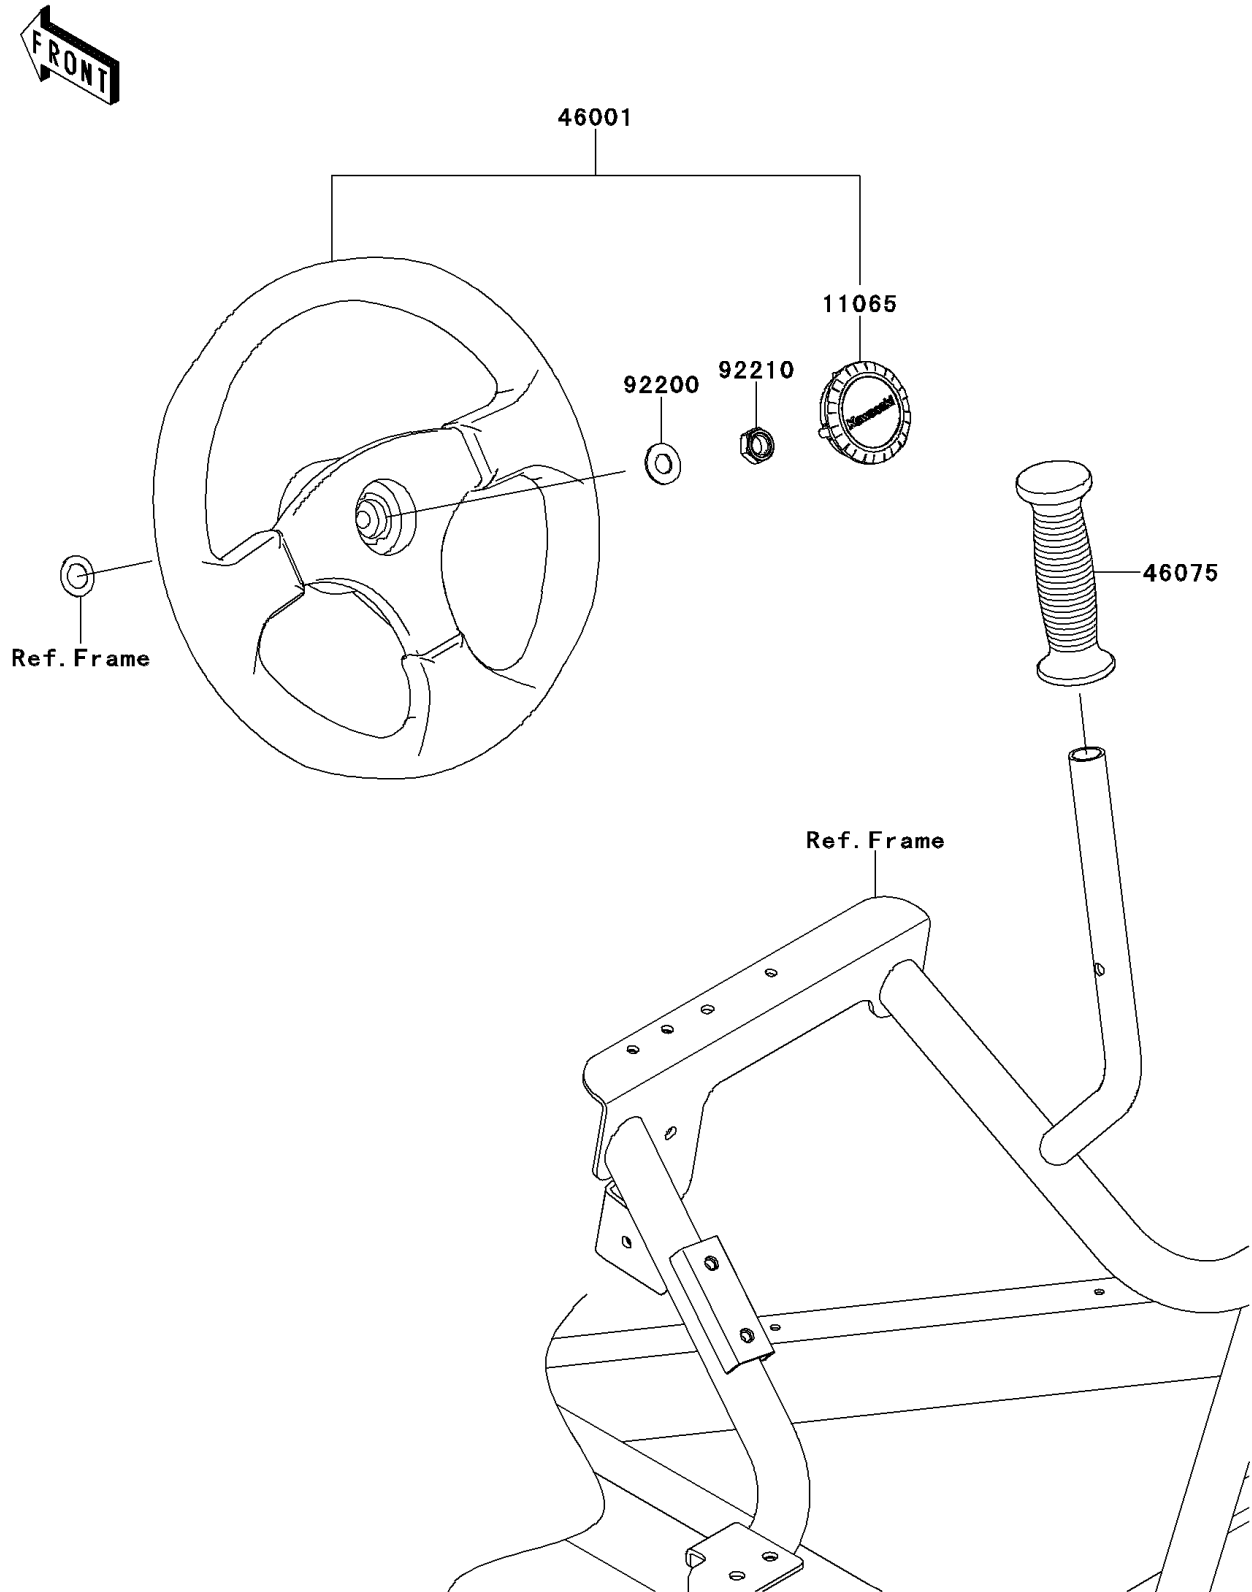

2014 TERYX4™ CAMO PARTS DIAGRAM

Steering Wheel

F2311

2014 TERYX4™ CAMO PARTS LIST

Steering Wheel

ITEM NAME	PART NUMBER	QUANTITY
CAP,HANDLE (Ref # 11065)	11065-0171	1
HANDLE-ASSY (Ref # 46001)	46001-0001	1
GRIP (Ref # 46075)	46075-0582	1
WASHER,12.1X25X1.6 (Ref # 92200)	92200-0455	1
NUT,LOCK,12MM (Ref # 92210)	92210-1249	1