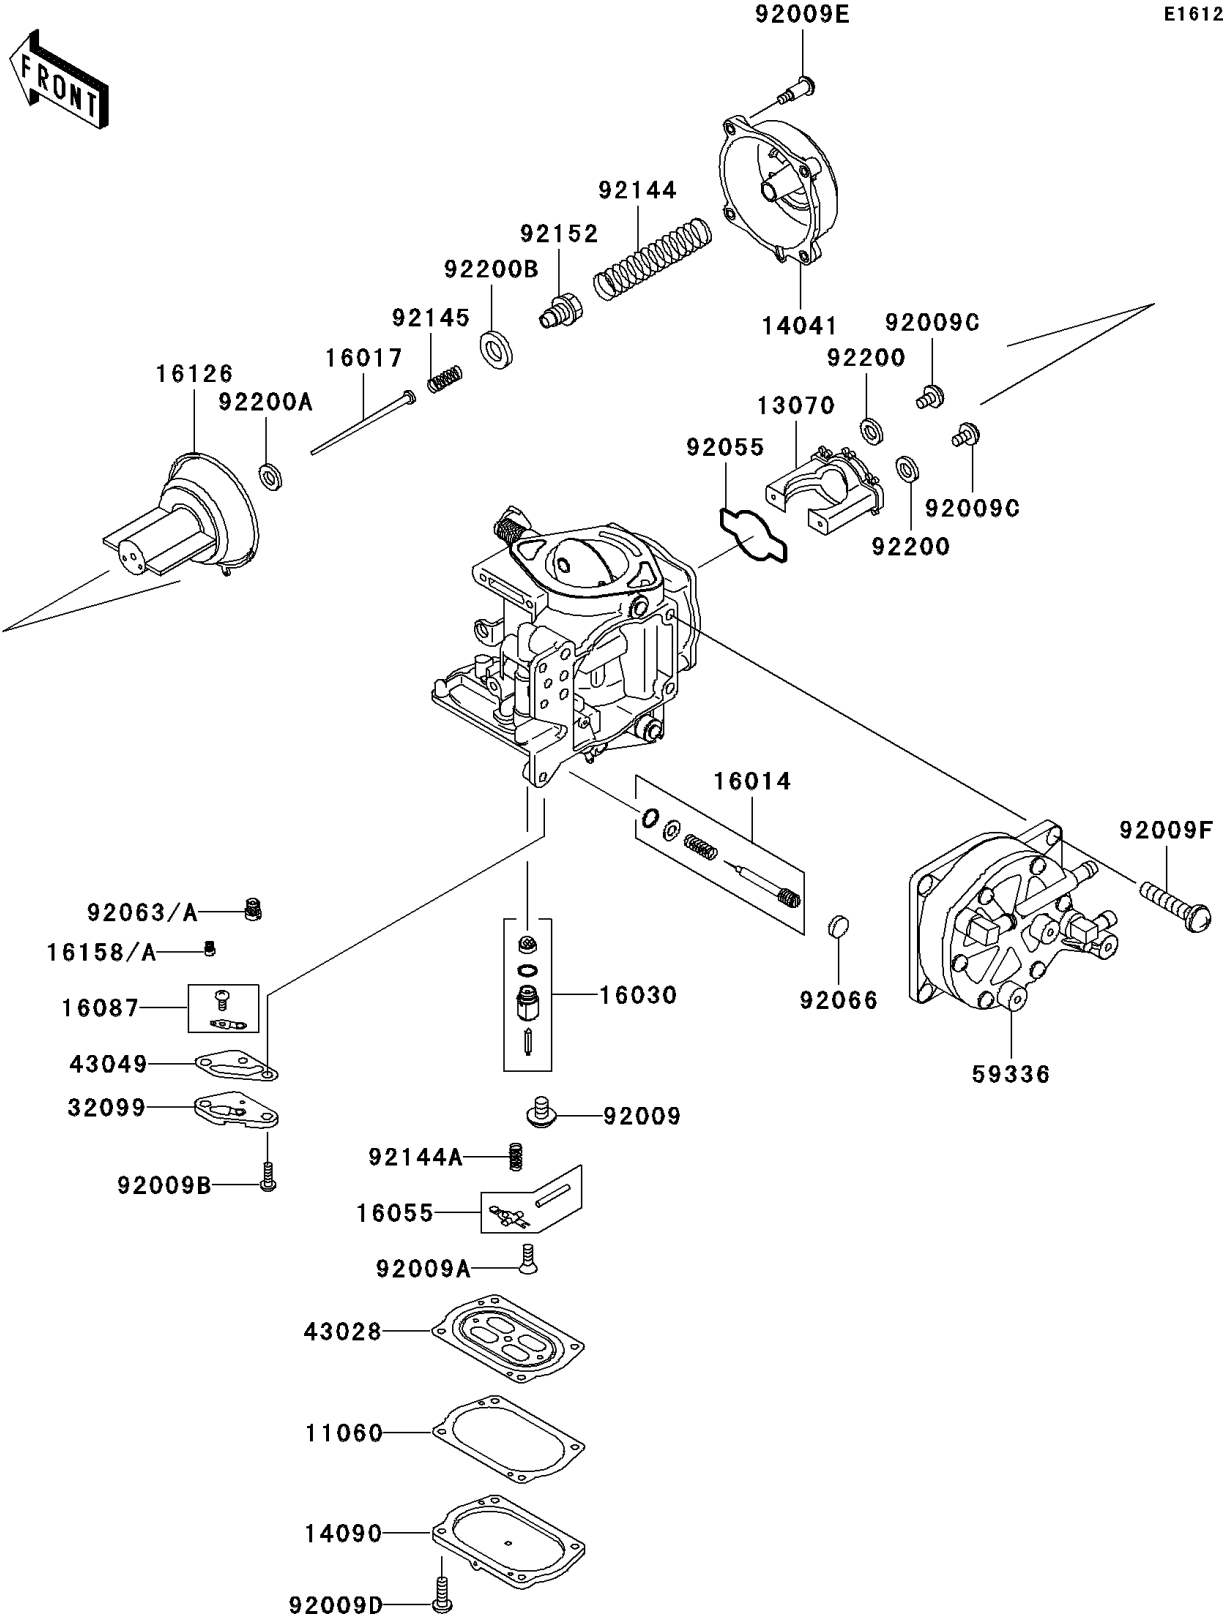

2005 900 STX PARTS DIAGRAM

Carburetor Parts

E1612

2005 900 STX PARTS LIST

Carburetor Parts

ITEM NAME	PART NUMBER	QUANTITY
GASKET,DIAPHRAGM COVER (Ref # 11060)	11060-3789	1
GUIDE,VACUUM VALVE (Ref # 13070)	13070-3726	1
COVER-COMP,MIXING (Ref # 14041)	14041-1100	1
COVER,DIAPHRAGM (Ref # 14090)	14090-3816	1
SCREW-PILOT AIR (Ref # 16014)	16014-3702	1
JET-NEEDLE,N7FC (Ref # 16017)	16017-3707	1
VALVE-FLOAT (Ref # 16030)	16030-3704	1
ARM-FLOAT (Ref # 16055)	16055-3702	1
VALVE-CHECK (Ref # 16087)	16087-3706	1
VALVE,VACUUM (Ref # 16126)	16126-3705	1
JET-SLOW,#38 (Ref # 16158)	16158-3722	1
JET-SLOW,#35 (Ref # 16158A)	16158-3726	1
CASE,JET (Ref # 32099)	32099-3833	1
DIAPHRAGM,CARBURETOR (Ref # 43028)	43028-3711	1
PACKING,JET CASE (Ref # 43049)	43049-3713	1
CASE-PUMP,DIAPHRAGM (Ref # 59336)	59336-3718	1
SCREW (Ref # 92009)	92009-1771	1
SCREW,3X8 (Ref # 92009A)	92009-3712	1
SCREW,4X8 (Ref # 92009B)	92009-3804	1
SCREW,VALVE GUIDE (Ref # 92009C)	92009-3839	1
SCREW,DIAPHRAGM COVER (Ref # 92009D)	92009-3840	1
SCREW,MIXING COVER (Ref # 92009E)	92009-3841	1
SCREW,6X16 (Ref # 92009F)	92009-3865	1
RING-O,VACUUM VALVE GUIDE (Ref # 92055)	92055-3749	1
JET-MAIN,#165 (Ref # 92063)	92063-3720	1
JET-MAIN,#155 (Ref # 92063A)	92063-3723	1
PLUG,PILOT AIR SCREW (Ref # 92066)	92066-3769	1
SPRING,VACUUM VALVE (Ref # 92144)	92144-1962	1
SPRING,FLOAT ARM (Ref # 92144A)	92144-3764	1

2005 900 STX PARTS LIST

Carburetor Parts

ITEM NAME	PART NUMBER	QUANTITY
SPRING,JET NEEDLE (Ref # 92145)	92145-3719	1
COLLAR,JET NEEDLE (Ref # 92152)	92152-3706	1
WASHER,VALVE GUIDE (Ref # 92200)	92200-3772	1
WASHER,JET NEEDLE (Ref # 92200A)	92200-3773	1
WASHER,JET NEEDLE COLLAR (Ref # 92200B)	92200-3774	1