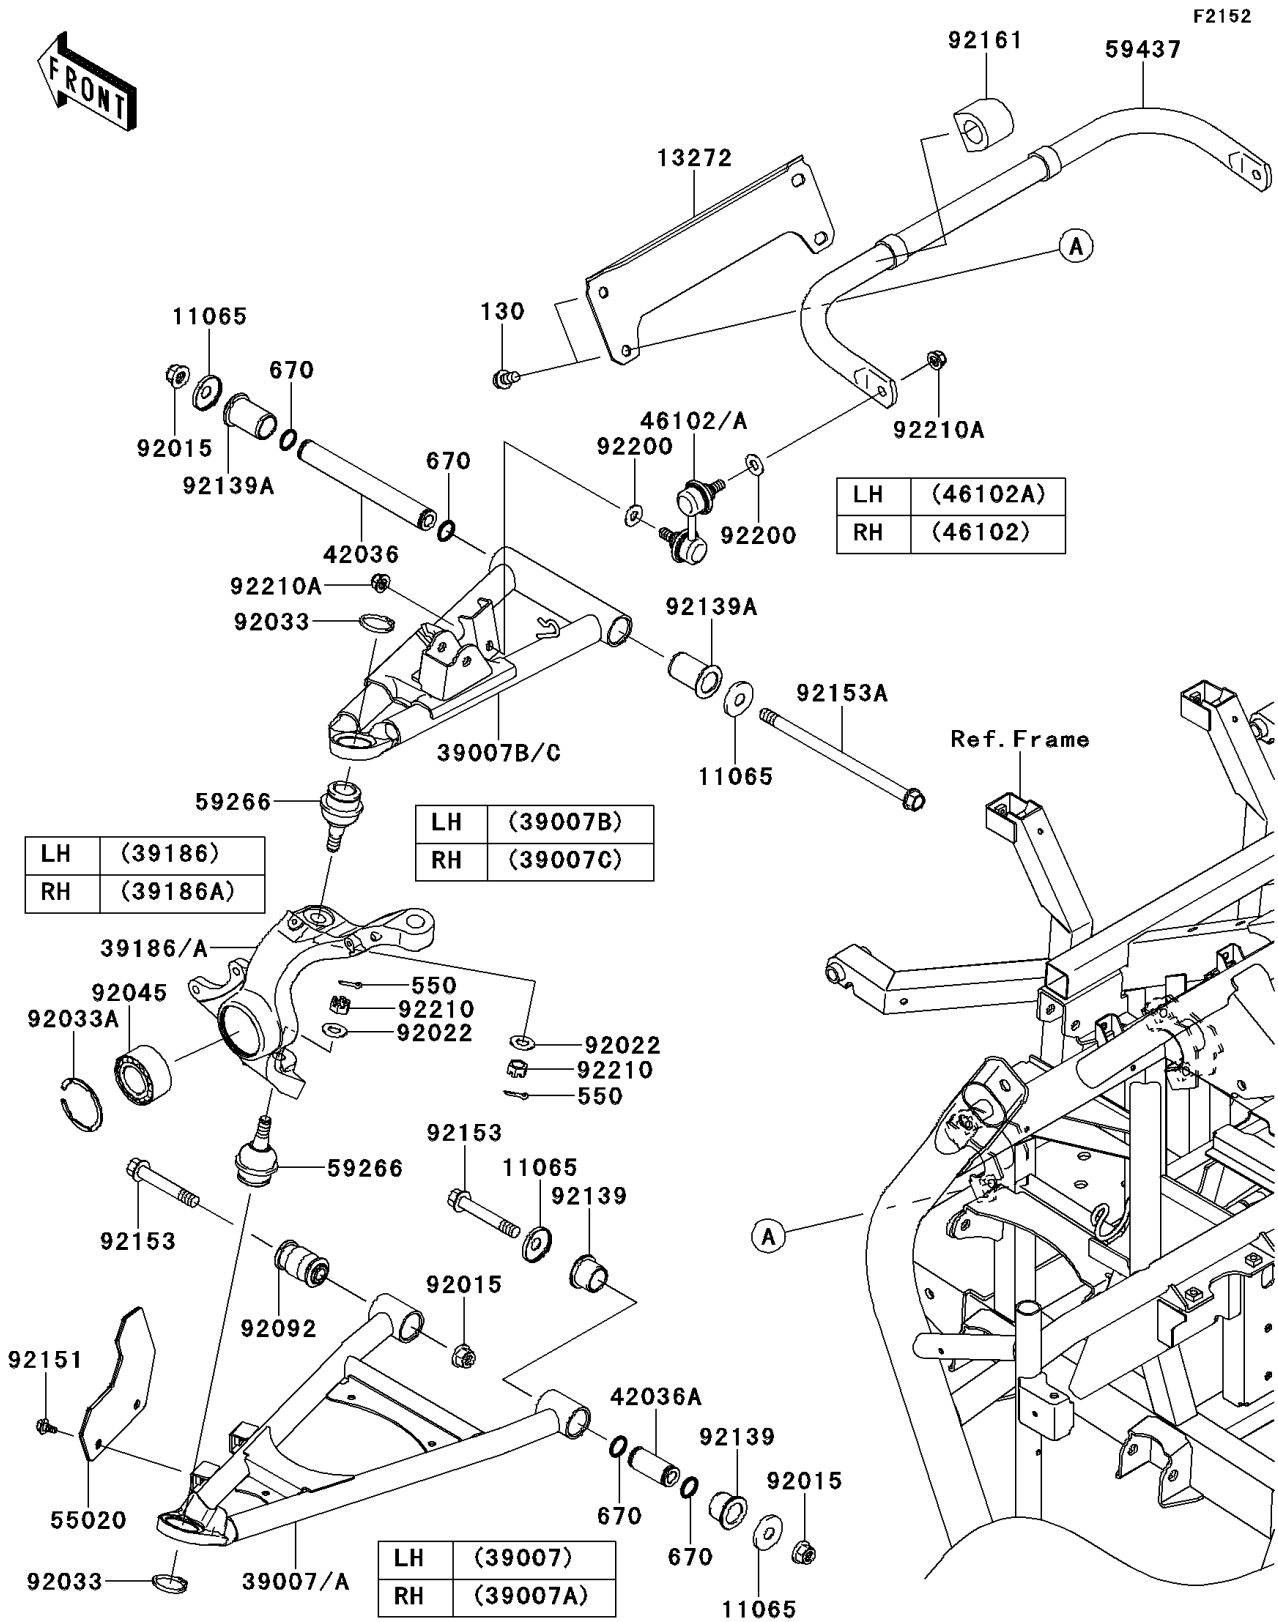

2014 TERYX4™ CAMO PARTS DIAGRAM

Front Suspension

2014 TERYX4™ CAMO PARTS LIST

Front Suspension

ITEM NAME	PART NUMBER	QUANTITY
BOLT-FLANGED,10X16 (Ref # 130)	130CA1016	1
PIN-COTTER,3.0X25 (Ref # 550)	550AA3025	1
O RING,18MM (Ref # 670)	670B2018	1
CAP (Ref # 11065)	11065-0253	1
PLATE (Ref # 13272)	13272-1650	1
ARM-SUSP,FR,LWR,LH,BLACK (Ref # 39007)	39007-0364-10	1
ARM-SUSP,FR,LWR,RH,BLACK (Ref # 39007A)	39007-0365-10	1
ARM-SUSP,FR,UPP,LH,BLACK (Ref # 39007B)	39007-0367-10	1
ARM-SUSP,FR,UPP,RH,BLACK (Ref # 39007C)	39007-0368-10	1
KNUCKLE,FR,LH (Ref # 39186)	39186-0311	1
KNUCKLE,FR,RH (Ref # 39186A)	39186-0312	1
SLEEVE (Ref # 42036)	42036-0061	1
SLEEVE (Ref # 42036A)	42036-0062	1
ROD,STABILIZER,RH (Ref # 46102)	46102-0100	1
ROD,STABILIZER,LH (Ref # 46102A)	46102-0101	1
GUARD,FRONT ARM (Ref # 55020)	55020-0839	1
JOINT-BALL (Ref # 59266)	59266-0014	1
STABILIZER,FR (Ref # 59437)	59437-0010	1
NUT,LOCK,FLANGED,12MM (Ref # 92015)	92015-1433	1
WASHER (Ref # 92022)	92022-1831	1
RING-SNAP,C-TYPE,32MM (Ref # 92033)	92033-1262	1
RING-SNAP,55MM (Ref # 92033A)	92033-1274	1
BEARING-BALL,DAC3055W-3CS31 (Ref # 92045)	92045-0123	1
BUSHING-RUBBER (Ref # 92092)	92092-0555	1
BUSHING (Ref # 92139)	92139-0231	1
BUSHING,22.4X28.2X46 (Ref # 92139A)	92139-0806	1
BOLT,FLANGED,6X13 (Ref # 92151)	92151-1703	1
BOLT,FLANGED,12X76.5 (Ref # 92153)	92153-1733	1
BOLT,FLANGED,12X213 (Ref # 92153A)	92153-1958	1

2014 TERYX4™ CAMO PARTS LIST

Front Suspension

ITEM NAME	PART NUMBER	QUANTITY
DAMPER (Ref # 92161)	92161-1508	1
WASHER,10.3X23X1.6 (Ref # 92200)	92200-2009	1
NUT,CASTLE,12MM (Ref # 92210)	92210-0395	1
NUT,LOCK,FLANGED,10MM (Ref # 92210A)	92210-1080	1