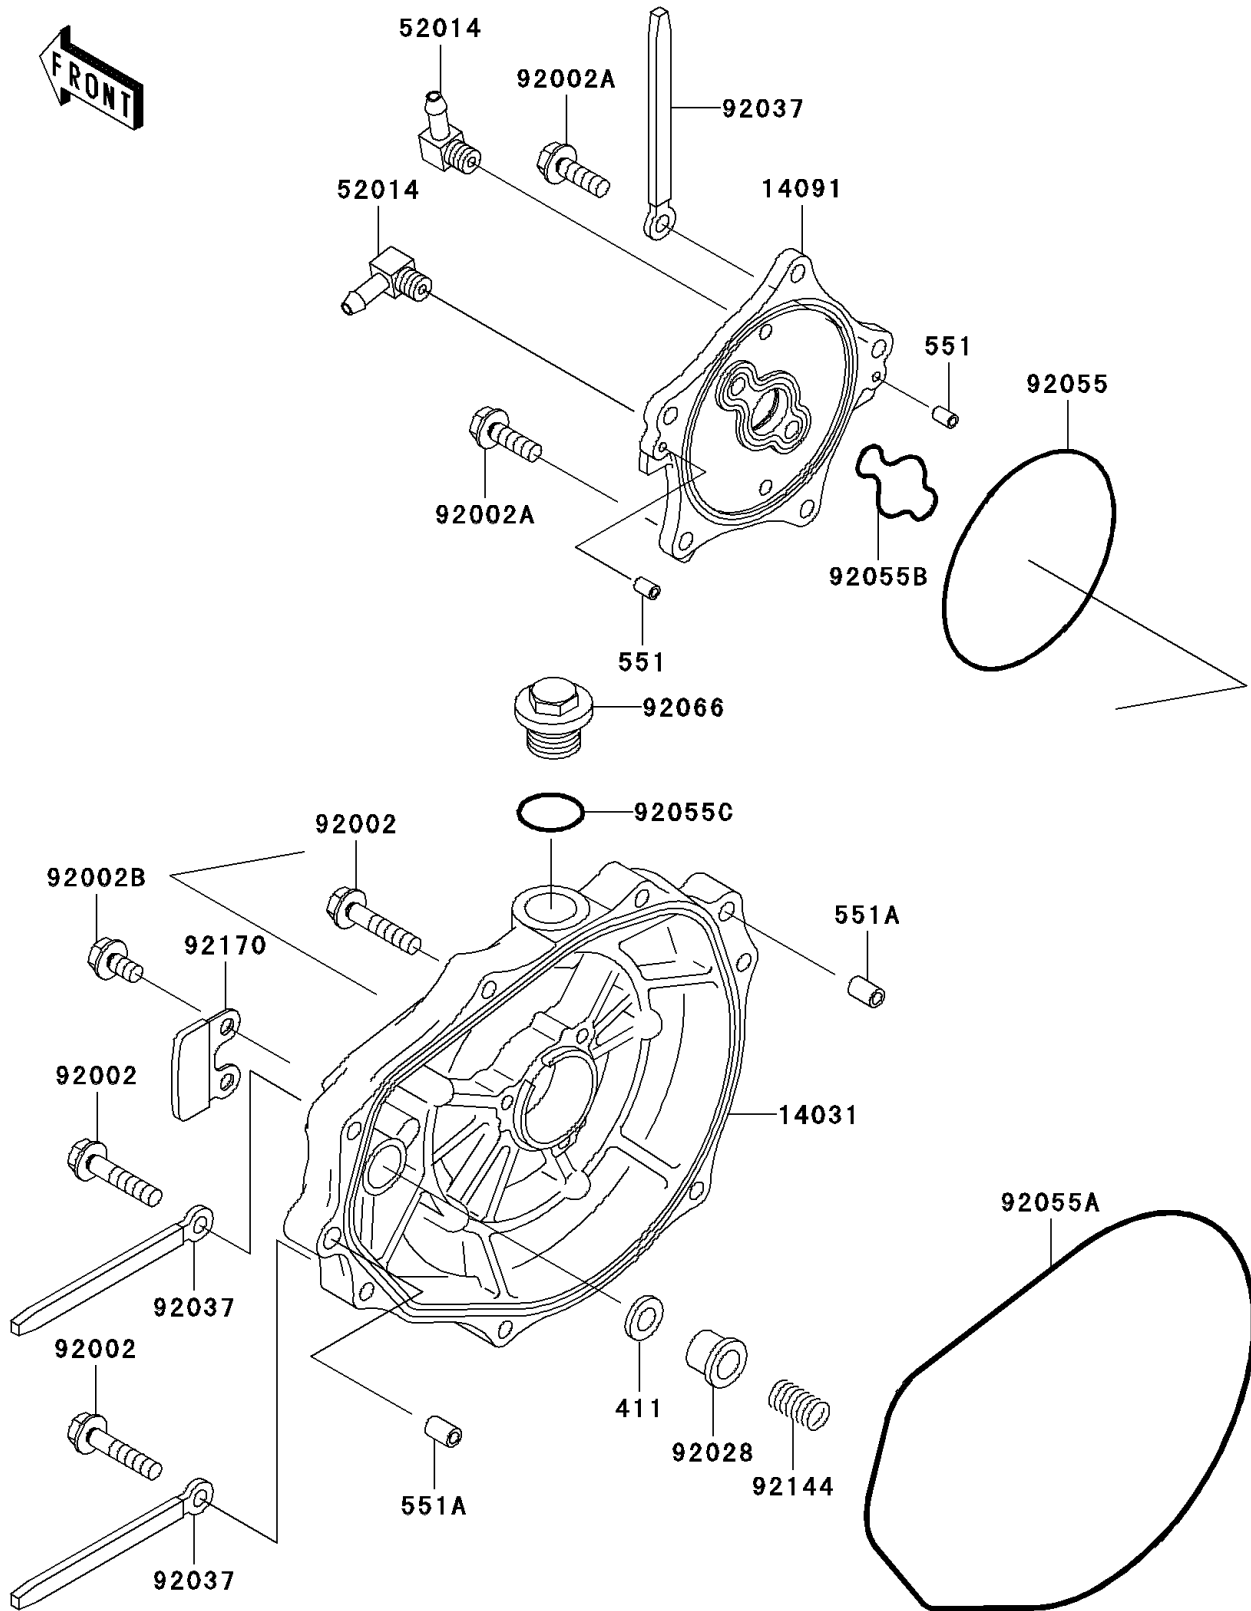

2005 900 STX PARTS DIAGRAM

Engine Cover(s)

E1431

2005 900 STX PARTS LIST

Engine Cover(s)

ITEM NAME	PART NUMBER	QUANTITY
WASHER-PLAIN,5MM (Ref # 411)	411S0500	1
PIN-DOWEL (Ref # 551)	551R0408	1
PIN-DOWEL (Ref # 551A)	551R0812	1
COVER-GENERATOR (Ref # 14031)	14031-3729	1
COVER (Ref # 14091)	14091-3711	1
ELBOW (Ref # 52014)	52014-3721	1
BOLT,6X30 (Ref # 92002)	92002-3726	1
BOLT,6X20 (Ref # 92002A)	92002-3755	1
BOLT,6X12 (Ref # 92002B)	92002-3763	1
BUSHING (Ref # 92028)	92028-3718	1
CLAMP,L=100 (Ref # 92037)	92037-3736	1
RING-O,BREATHER BODY (Ref # 92055)	92055-1284	1
RING-O,GENERATOR COVER (Ref # 92055A)	92055-3712	1
RING-O (Ref # 92055B)	92055-3739	1
RING-O (Ref # 92055C)	92055-515	1
PLUG (Ref # 92066)	92066-3739	1
SPRING (Ref # 92144)	92144-3728	1
CLAMP (Ref # 92170)	92170-3746	1