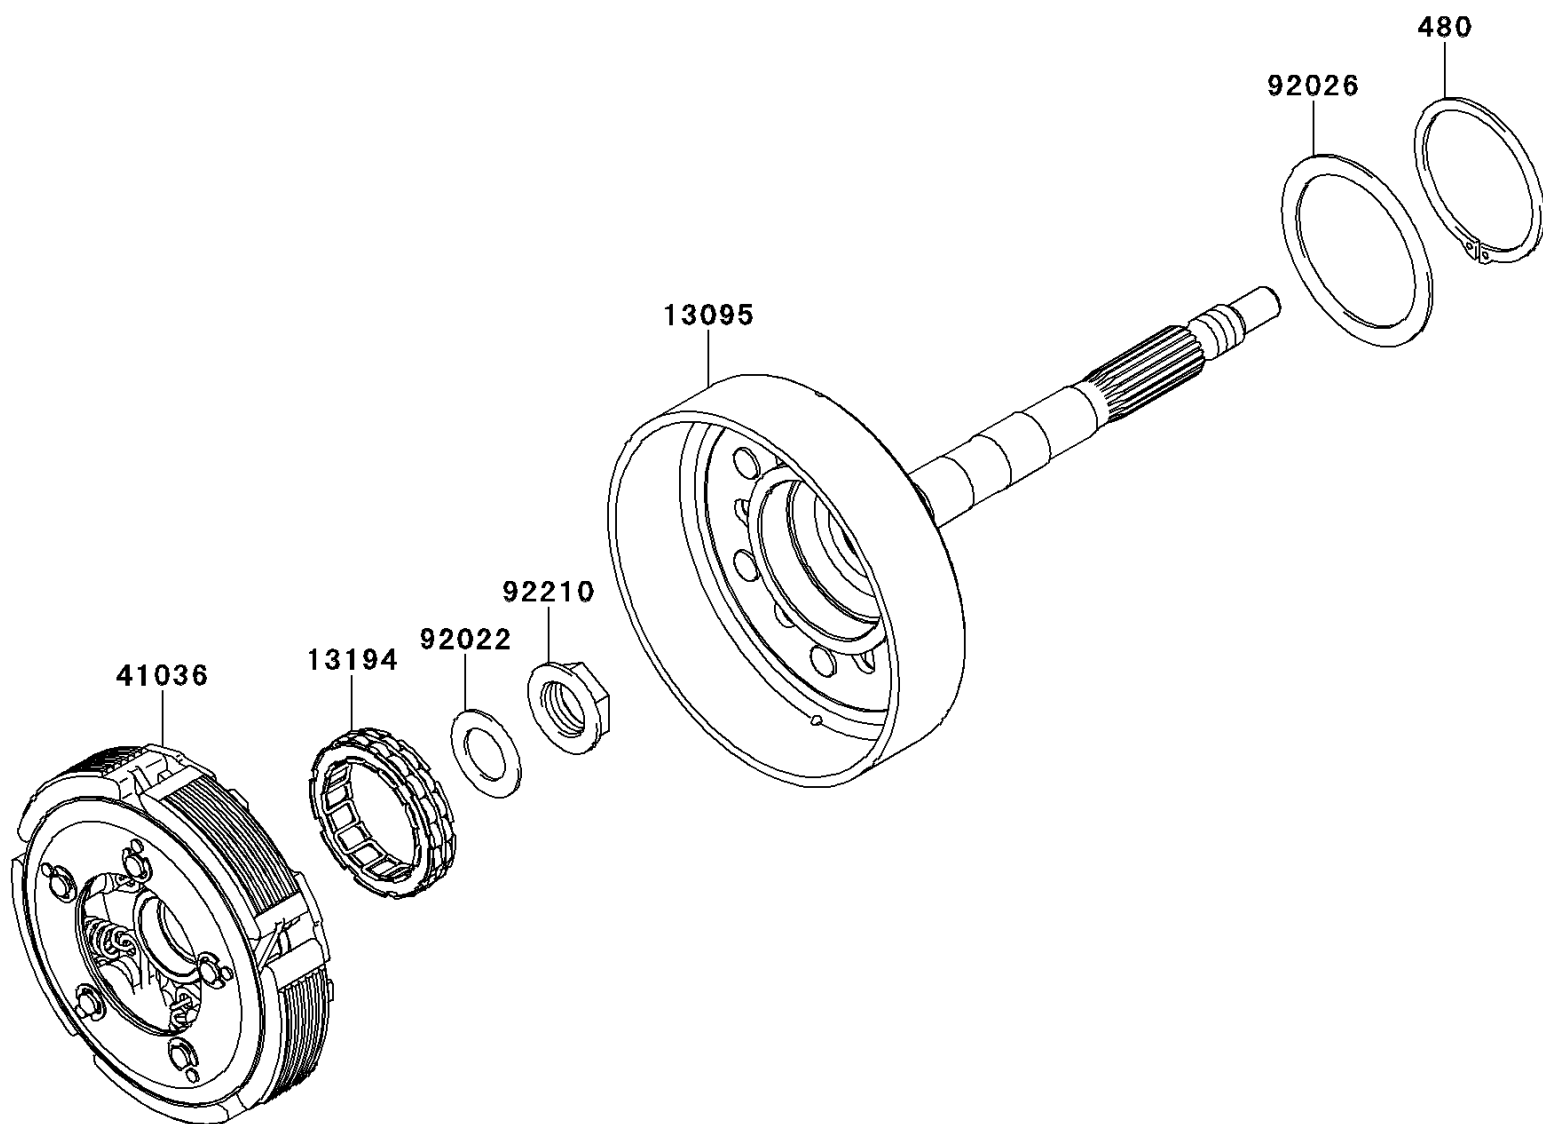

## 2014 TERYX4™ CAMO PARTS DIAGRAM

Clutch

E1350

## 2014 TERYX4™ CAMO PARTS LIST

Clutch

ITEM NAME	PART NUMBER	QUANTITY
CIRCLIP-TYPE-C,60MM (Ref # 480)	480J6000	1
HOUSING-COMP-CLUTCH (Ref # 13095)	13095-0554	1
CLUTCH-ONEWAY (Ref # 13194)	13194-0555	1
HUB-ASSY (Ref # 41036)	41036-0639	1
WASHER,20.5X34X1.4 (Ref # 92022)	92022-168	1
SPACER (Ref # 92026)	92026-0710	1
NUT,20MM (Ref # 92210)	92210-0711	1