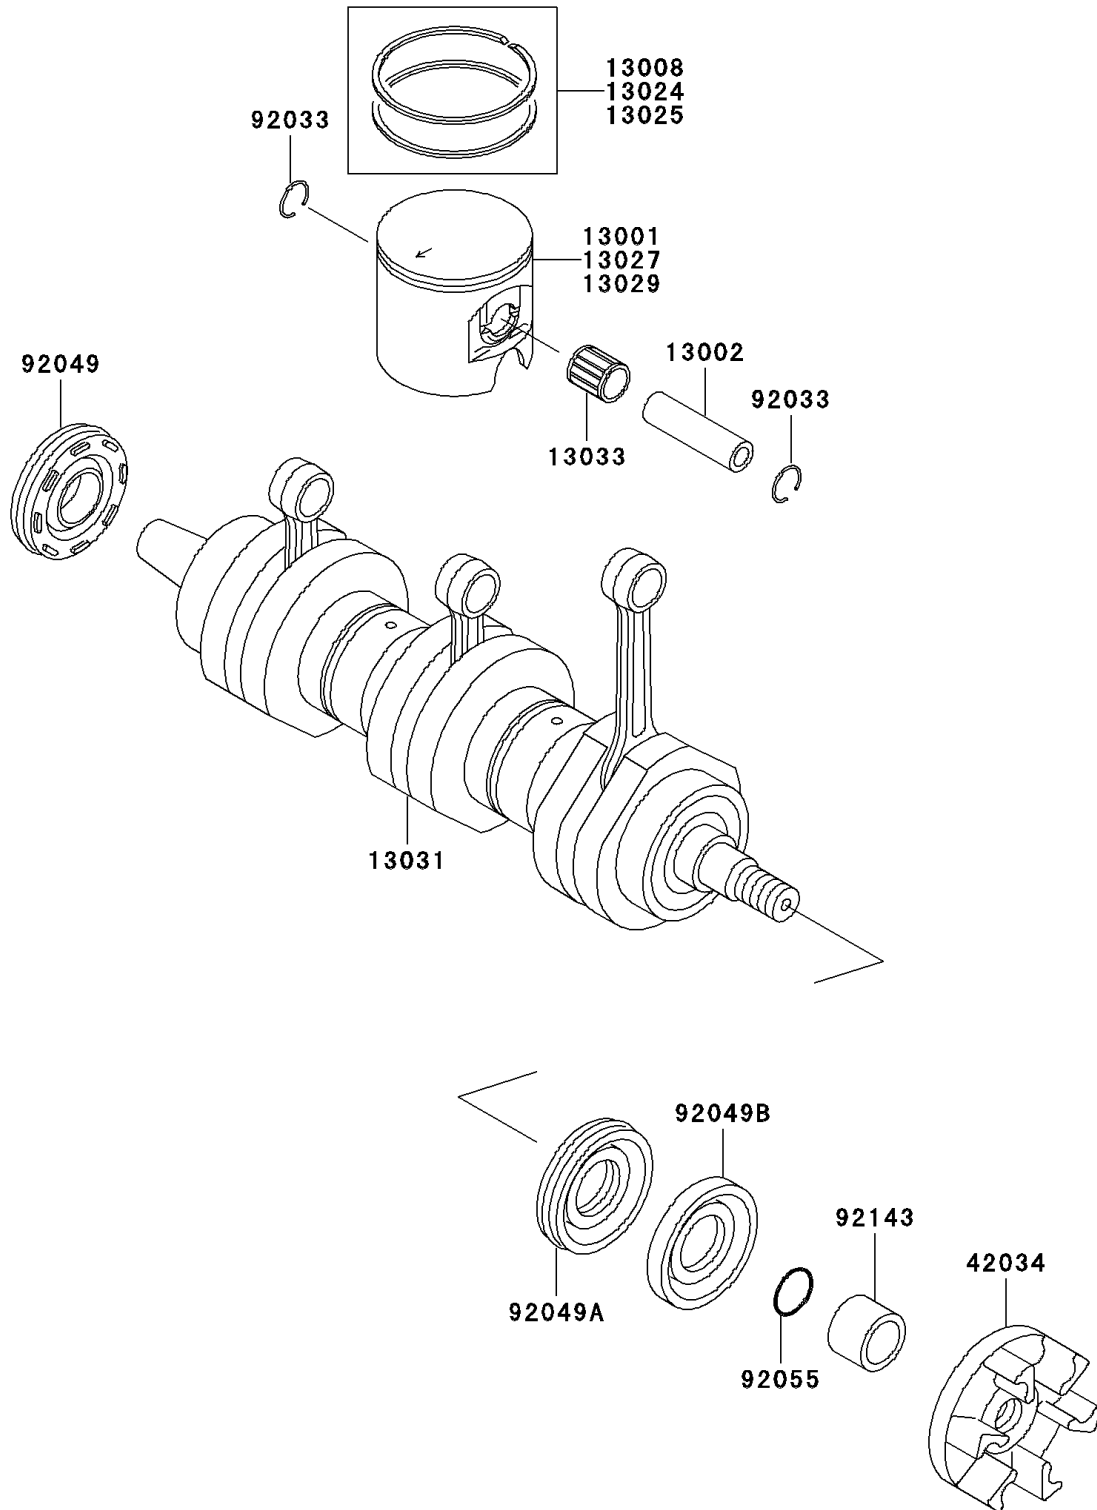

2005 900 STX PARTS DIAGRAM

Crankshaft/Piston(s)

E1320

2005 900 STX PARTS LIST

Crankshaft/Piston(s)

ITEM NAME	PART NUMBER	QUANTITY
PISTON-ENGINE,STD (Ref # 13001)	13001-3720	1
PIN-PISTON (Ref # 13002)	13002-3705	1
RING-SET-PISTON,STD (Ref # 13008)	13008-3709	1
RING-SET-PISTON LL,O/S,1.00 (Ref # 13024)	13024-3707	1
RING-SET-PISTON L,O/S,0.50 (Ref # 13025)	13025-3707	1
PISTON-ENGINE LL,O/S,1.00 (Ref # 13027)	13027-3712	1
PISTON-ENGINE L,O/S,0.50 (Ref # 13029)	13029-3712	1
CRANKSHAFT-COMP (Ref # 13031)	13031-3732	1
BEARING-SMALL END (Ref # 13033)	13033-3702	1
COUPLING (Ref # 42034)	42034-3709	1
RING-SNAP (Ref # 92033)	92033-1207	1
SEAL-OIL,FWJ7307210ZS (Ref # 92049)	92049-3713	1
SEAL-OIL (Ref # 92049A)	92049-3715	1
SEAL-OIL (Ref # 92049B)	92049-3716	1
RING-O,20.8X2.4 (Ref # 92055)	92055-3740	1
COLLAR (Ref # 92143)	92143-3745	1