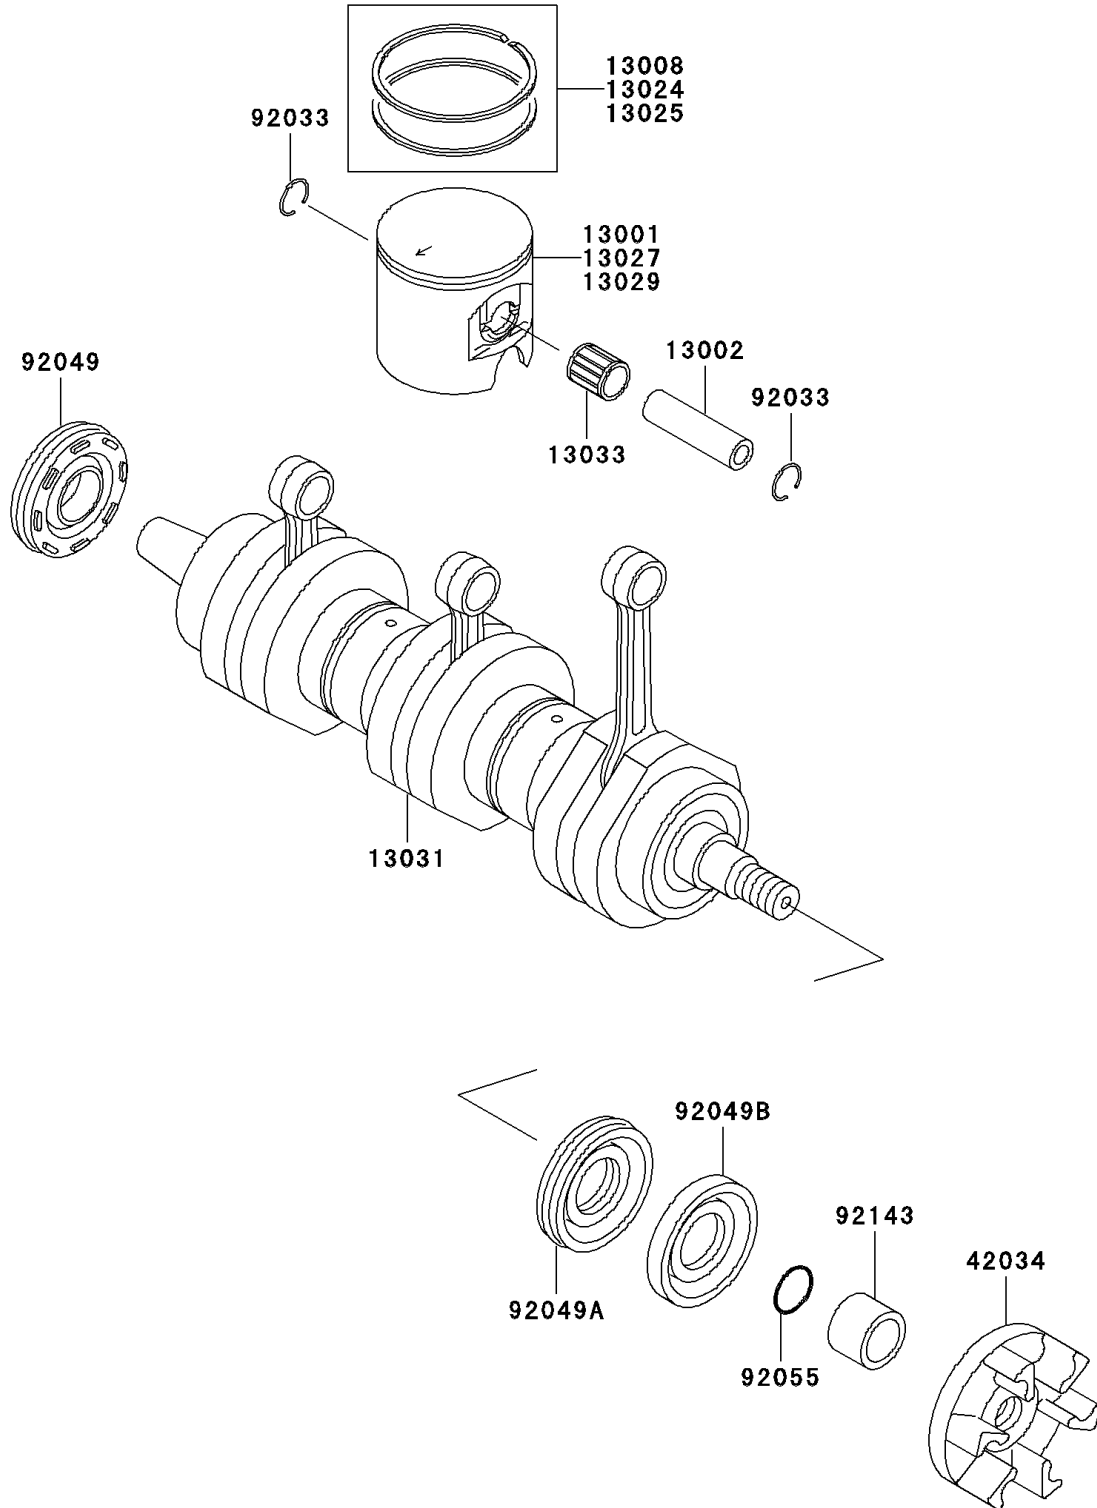

## PARTS DIAGRAM

### Crankshaft/Piston(s)

E1320

## PARTS LIST

### Crankshaft/Piston(s)

ITEM NAME	PART NUMBER	QUANTITY
PISTON-ENGINE,STD (Ref # 13001)	13001-3720	3
PIN-PISTON (Ref # 13002)	13002-3705	3
RING-SET-PISTON,STD (Ref # 13008)	13008-3709	3
RING-SET-PISTON LL,O/S,1.00 (Ref # 13024)	13024-3707	AR
RING-SET-PISTON L,O/S,0.50 (Ref # 13025)	13025-3707	AR
PISTON-ENGINE LL,O/S,1.00 (Ref # 13027)	13027-3712	AR
PISTON-ENGINE L,O/S,0.50 (Ref # 13029)	13029-3712	AR
CRANKSHAFT-COMP (Ref # 13031)	13031-3732	1
BEARING-SMALL END (Ref # 13033)	13033-3702	3
COUPLING (Ref # 42034)	42034-3709	1
RING-SNAP (Ref # 92033)	92033-1207	6
SEAL-OIL,FWJ7307210ZS (Ref # 92049)	92049-3713	1
SEAL-OIL (Ref # 92049A)	92049-3715	1
SEAL-OIL (Ref # 92049B)	92049-3716	1
RING-O,20.8X2.4 (Ref # 92055)	92055-3740	1
COLLAR (Ref # 92143)	92143-3745	1