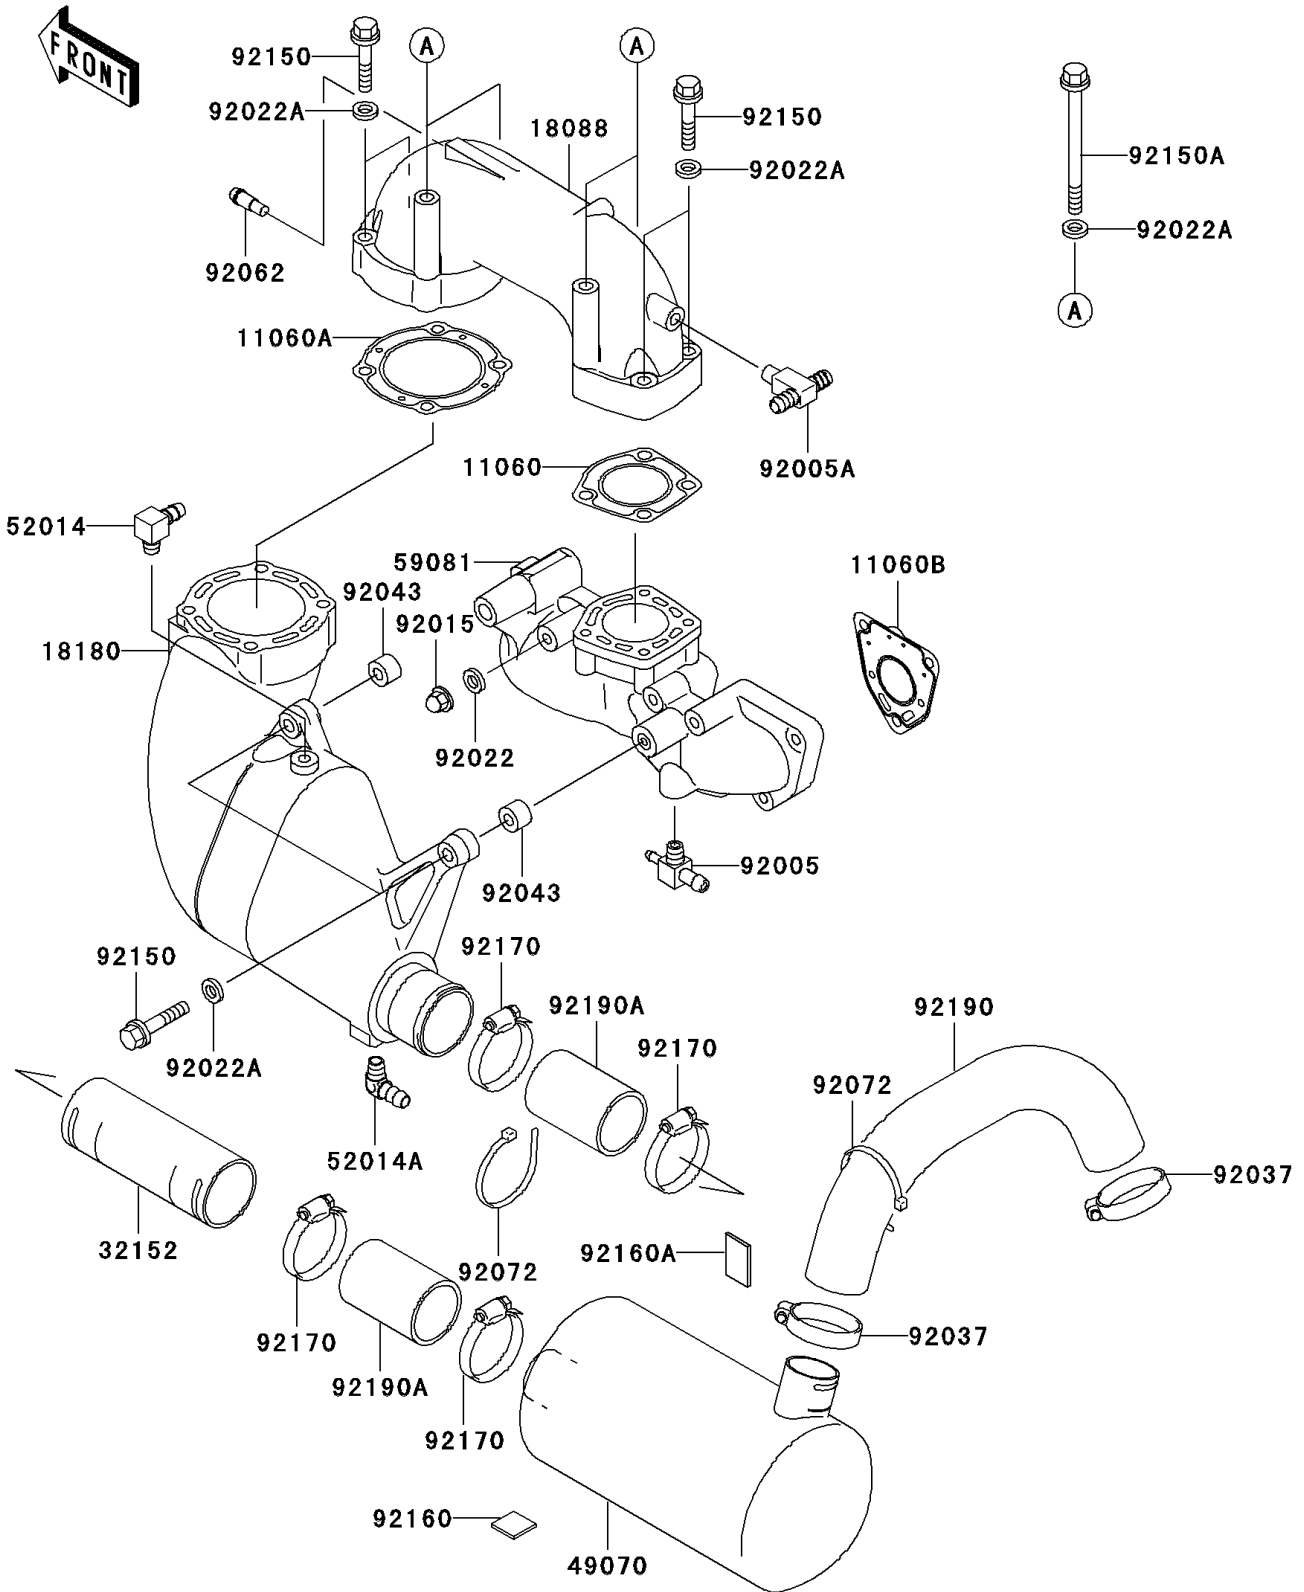

2005 900 STX PARTS DIAGRAM

Muffler(s)

E1140

2005 900 STX PARTS LIST

Muffler(s)

ITEM NAME	PART NUMBER	QUANTITY
GASKET (Ref # 11060)	11060-3754	1
GASKET (Ref # 11060A)	11060-3755	1
GASKET (Ref # 11060B)	11060-3756	1
PIPE-EXHAUST (Ref # 18088)	18088-3721	1
BODY-MUFFLER (Ref # 18180)	18180-3724	1
PIPE (Ref # 32152)	32152-3758	1
MUFFLER-COMP (Ref # 49070)	49070-3734	1
ELBOW (Ref # 52014)	52014-3709	1
ELBOW (Ref # 52014A)	52014-3711	1
MANIFOLD-EXHAUST (Ref # 59081)	59081-3732	1
FITTING (Ref # 92005)	92005-3720	1
FITTING (Ref # 92005A)	92005-3747	1
NUT,CAP,8MM (Ref # 92015)	92015-1371	1
WASHER,8.2X18X1.5 (Ref # 92022)	92022-1964	1
WASHER,10.2X20X1.5 (Ref # 92022A)	92022-3742	1
CLAMP (Ref # 92037)	92037-3738	1
PIN,11X14X12.3 (Ref # 92043)	92043-1266	1
NOZZLE (Ref # 92062)	92062-3705	1
BAND,L=368.3 (Ref # 92072)	92072-3872	1
BOLT,10X50 (Ref # 92150)	92150-3819	1
BOLT,10X125 (Ref # 92150A)	92150-3825	1
DAMPER,25X25 (Ref # 92160)	92160-3864	1
DAMPER,40X25 (Ref # 92160A)	92160-3865	1
CLAMP (Ref # 92170)	92170-3754	1
TUBE,MUFFLER-TAILPIPE (Ref # 92190)	92190-3938	1
TUBE,CHAMBER-MUFLER (Ref # 92190A)	92190-3950	1