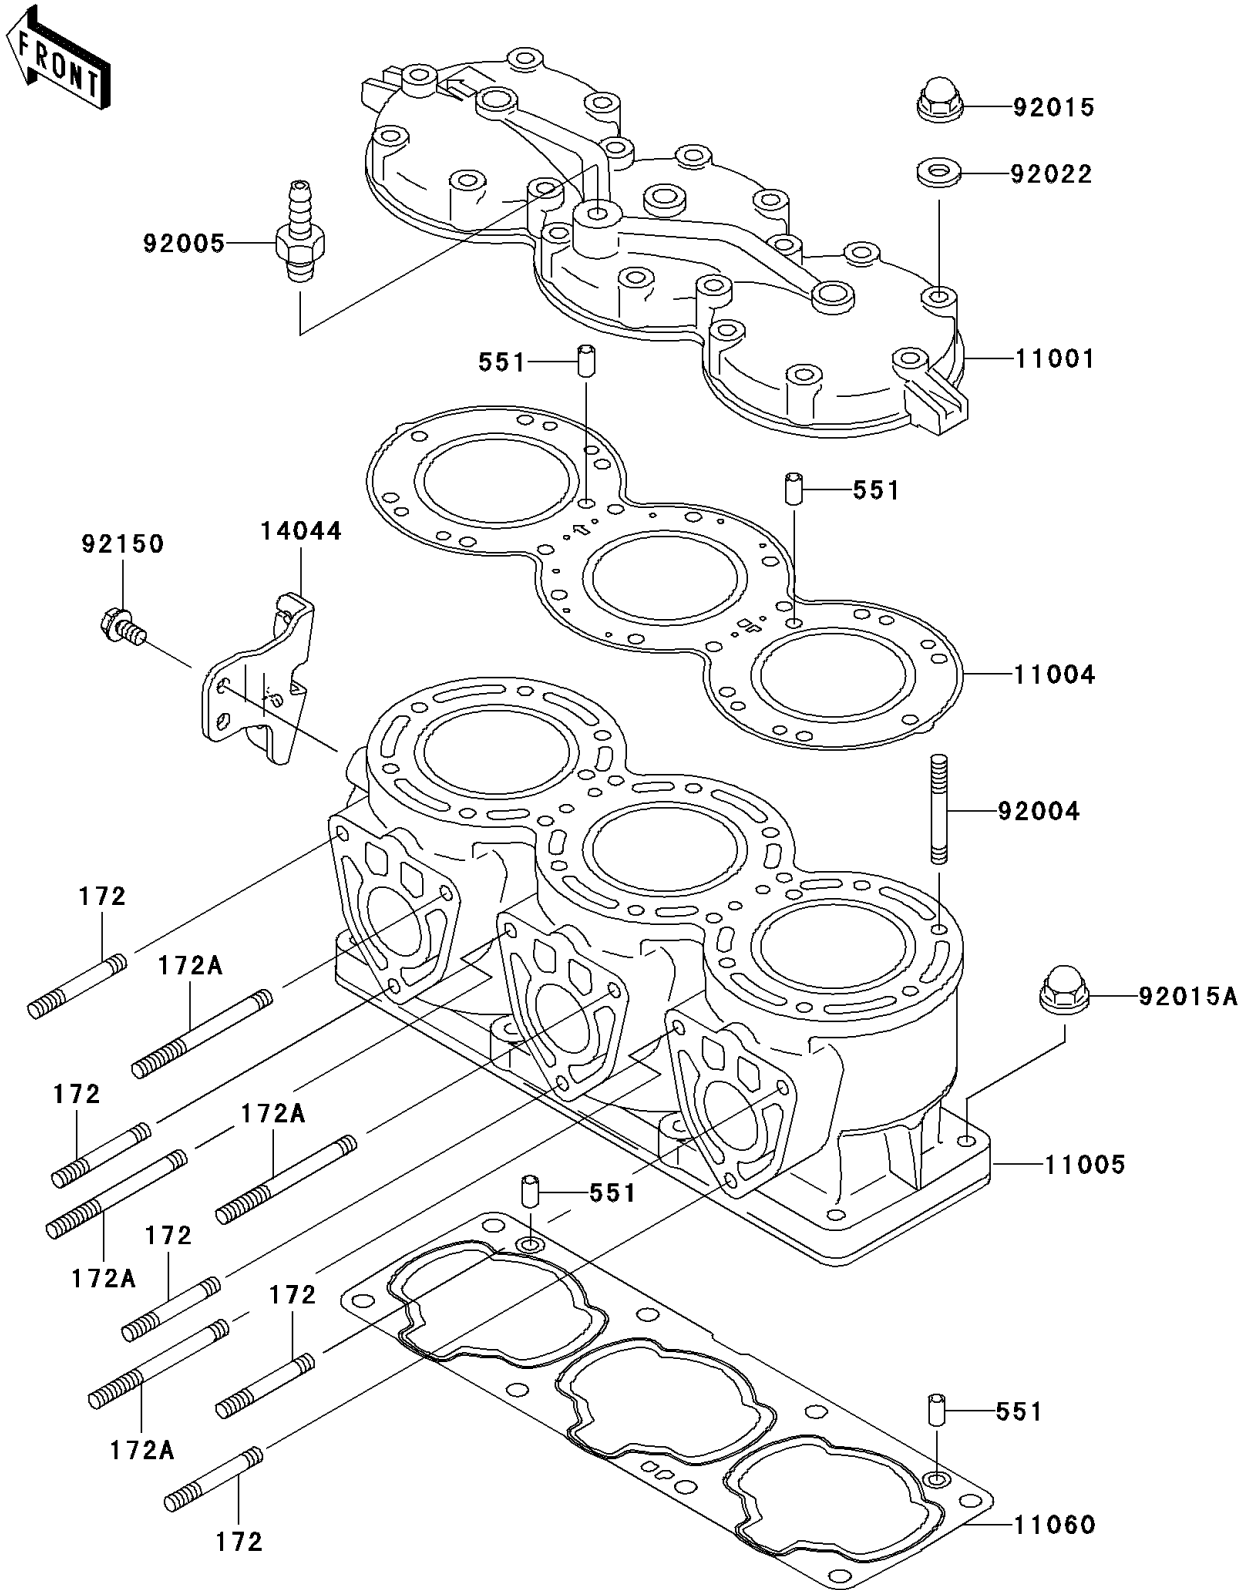

2005 900 STX PARTS DIAGRAM

Cylinder Head/Cylinder

E1110

2005 900 STX PARTS LIST

Cylinder Head/Cylinder

ITEM NAME	PART NUMBER	QUANTITY
BOLT-STUD (Ref # 172)	172R0830	1
BOLT-STUD,8X75 (Ref # 172A)	172R0875	1
PIN-DOWEL (Ref # 551)	551R0812	1
HEAD-CYLINDER (Ref # 11001)	11001-3737	1
GASKET-HEAD (Ref # 11004)	11004-3713	1
CYLINDER-ENGINE (Ref # 11005)	11005-3750	1
GASKET,CYLINDER BASE (Ref # 11060)	11060-3752	1
HOLDER-CABLE (Ref # 14044)	14044-3747	1
STUD,8X43 (Ref # 92004)	92004-3715	1
FITTING (Ref # 92005)	92005-3714	1
NUT,CAP,8MM (Ref # 92015)	92015-1371	1
NUT,10MM (Ref # 92015A)	92015-1649	1
WASHER,8.2X18X1.5 (Ref # 92022)	92022-1964	1
BOLT,8X16 (Ref # 92150)	92150-3722	1