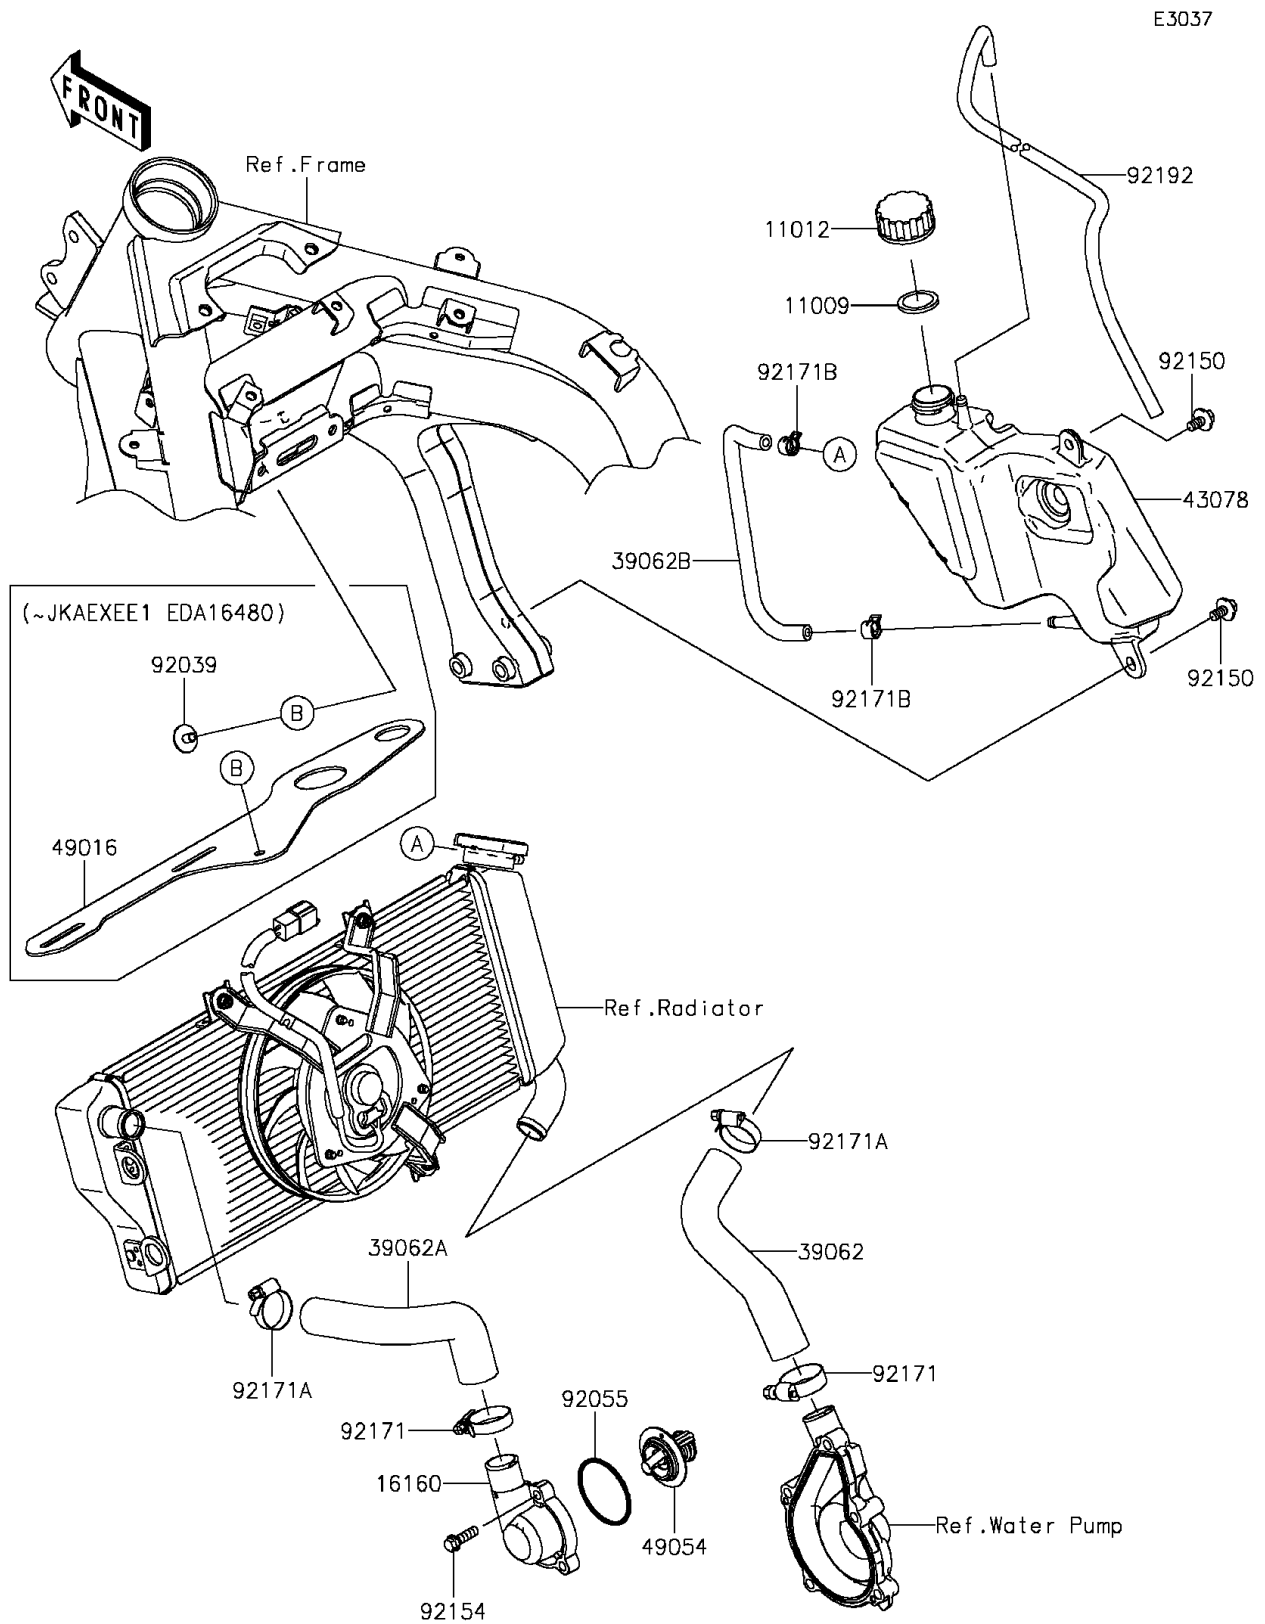

2015 Ninja® 650 PARTS DIAGRAM

Water Pipe

2015 Ninja® 650 PARTS LIST

Water Pipe

ITEM NAME	PART NUMBER	QUANTITY
GASKET,RESERVOIR TANK CAP (Ref # 11009)	11009-1145	1
CAP (Ref # 11012)	11012-1084	1
BODY,THERMO (Ref # 16160)	16160-0181	1
HOSE-COOLING,W.PUMP-RAD (Ref # 39062)	39062-0265	1
HOSE-COOLING,HEAD-RAD. (Ref # 39062A)	39062-0584	1
HOSE-COOLING,RAD.-RESERVOIR (Ref # 39062B)	39062-0588	1
RESERVOIR (Ref # 43078)	43078-0553	1
THERMOSTAT (Ref # 49054)	49054-0001	1
RING-O,44.7X2.4 (Ref # 92055)	92055-0160	1
BOLT,6X14 (Ref # 92150)	92150-1340	1
BOLT,FLANGED,6X20 (Ref # 92154)	92154-1778	1
CLAMP (Ref # 92171)	92171-0261	1
CLAMP (Ref # 92171A)	92171-0337	1
CLAMP,10.5X8X0.7 (Ref # 92171B)	92171-1992	1
TUBE,BREATHER (Ref # 92192)	92192-1006	1