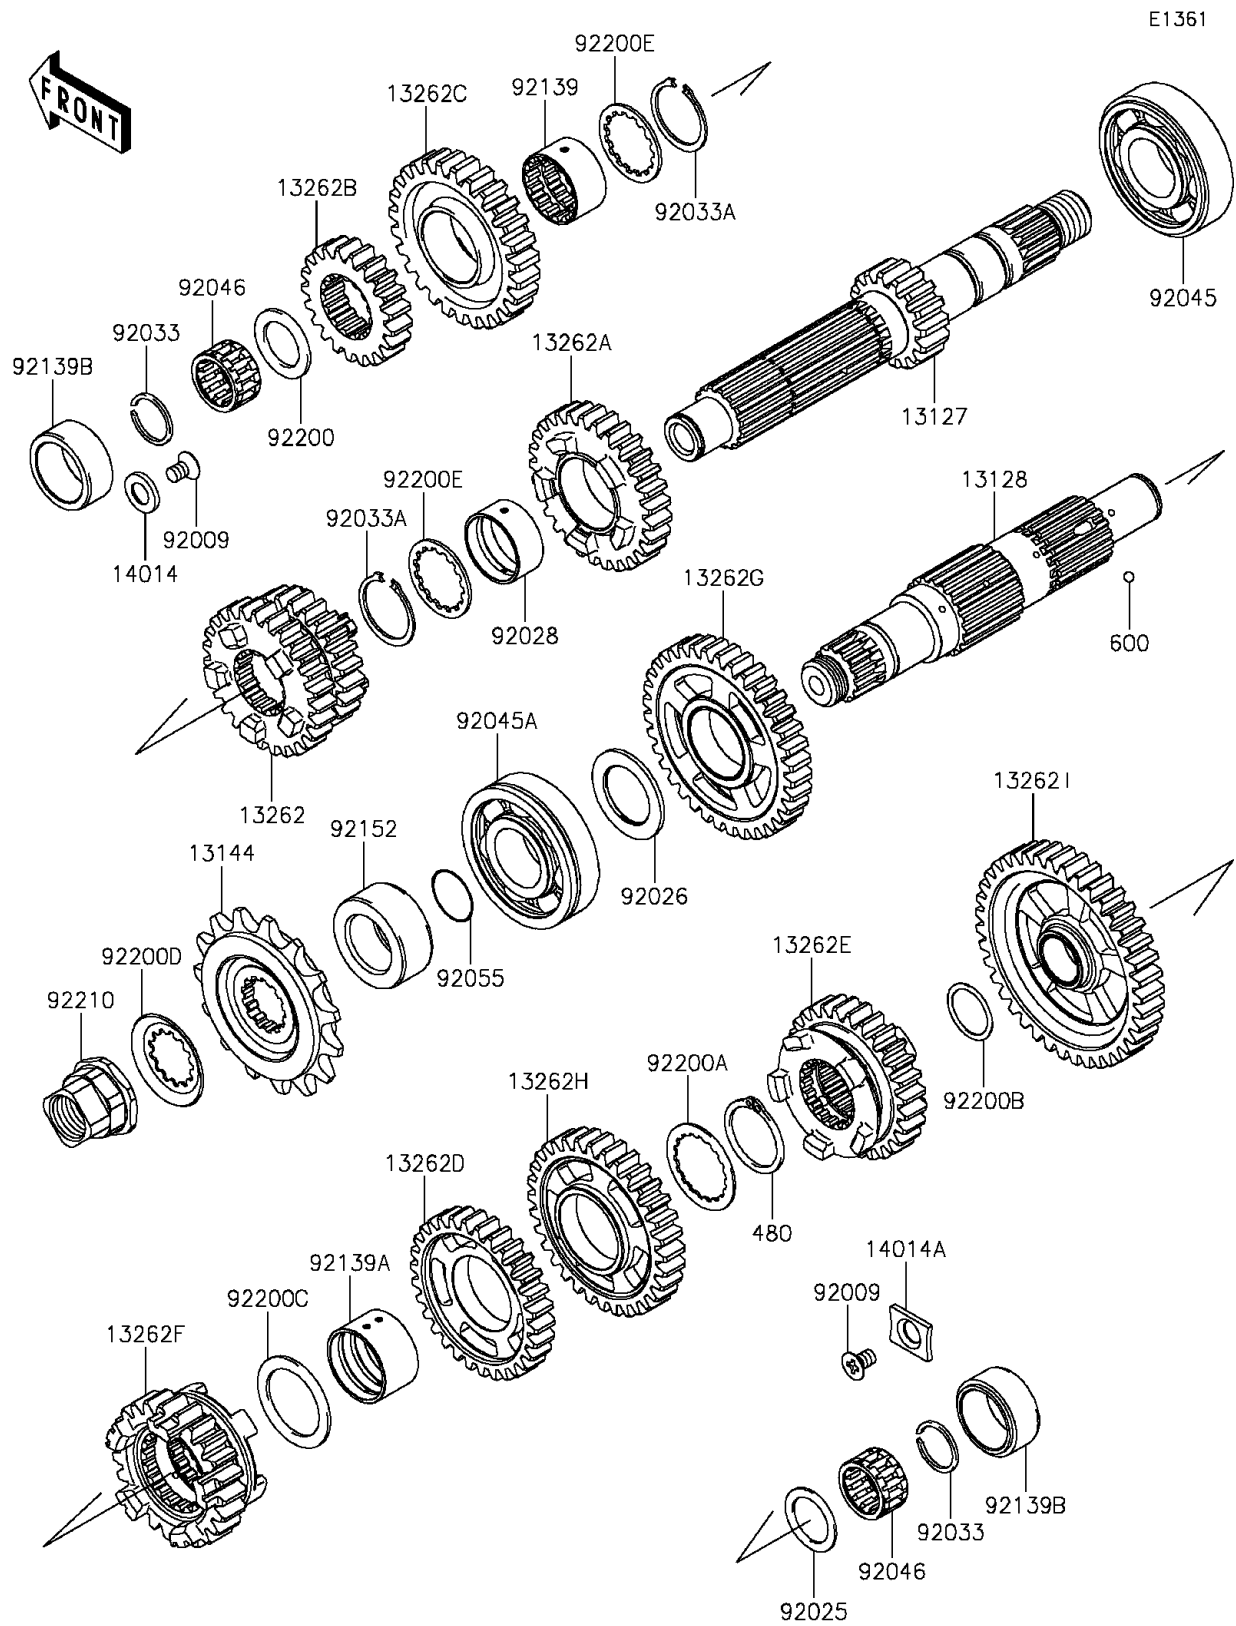

2015 Ninja® 650 PARTS DIAGRAM

Transmission

2015 Ninja® 650 PARTS LIST

Transmission

ITEM NAME	PART NUMBER	QUANTITY
CIRCLIP (Ref # 480)	480J2900	1
BALL-STEEL,5/32 (Ref # 600)	600A0500	1
SHAFT-TRANSMISSION INPUT,16T (Ref # 13127)	13127-0082	1
SHAFT-TRANSMISSION OUTPUT (Ref # 13128)	13128-0060	1
SPROCKET-OUTPUT,15T,#520 (Ref # 13144)	13144-0024	1
GEAR,INPUT 3RD&4TH,24T&27T (Ref # 13262)	13262-0819	1
GEAR,INPUT 5TH,29T (Ref # 13262A)	13262-0820	1
GEAR,INPUT 2ND,21T (Ref # 13262B)	13262-0821	1
GEAR,INPUT TOP,27T (Ref # 13262C)	13262-0822	1
GEAR,OUTPUT 4TH,30T (Ref # 13262D)	13262-0823	1
GEAR,OUTPUT 5TH,28T (Ref # 13262E)	13262-0824	1
GEAR,OUTPUT TOP,23T (Ref # 13262F)	13262-0825	1
GEAR,OUTPUT 2ND,36T (Ref # 13262G)	13262-0826	1
GEAR,OUTPUT 3RD,32T (Ref # 13262H)	13262-0827	1
GEAR,OUTPUT LOW,39T (Ref # 13262I)	13262-0828	1
PLATE-POSITION,9.5X17X2.3 (Ref # 14014)	14014-0019	1
PLATE-POSITION,RH (Ref # 14014A)	14014-0020	1
SCREW,6X10 (Ref # 92009)	92009-1375	1
SHIM,20.3X28X1.1 (Ref # 92025)	92025-1455	1
SPACER,25.3X39X2.0 (Ref # 92026)	92026-0715	1
BUSHING,INPUT GEAR (Ref # 92028)	92028-1449	1
RING-SNAP,20MM (Ref # 92033)	92033-015	1
RING-SNAP,25.9X30.6X1.2 (Ref # 92033A)	92033-1037	1
BEARING-BALL,25X62X17 (Ref # 92045)	92045-0042	1
BEARING-BALL,6305N2SH2 (Ref # 92045A)	92045-1224	1
BEARING-NEEDLE,KMJ20X26X13.8X1 (Ref # 92046)	92046-1185	1
RING-O,21.5X1.5 (Ref # 92055)	92055-0196	1
BUSHING,25X28.3X16.7 (Ref # 92139)	92139-0107	1
BUSHING,OUT 3RD&4TH GEAR (Ref # 92139A)	92139-0108	1

2015 Ninja® 650 PARTS LIST

Transmission

ITEM NAME	PART NUMBER	QUANTITY
BUSHING,26X34X16.2 (Ref # 92139B)	92139-0713	1
COLLAR,25X40X17.2 (Ref # 92152)	92152-0972	1
WASHER,20.2X30X1.8 (Ref # 92200)	92200-0221	1
WASHER,30.3X38X1.0 (Ref # 92200A)	92200-0222	1
WASHER,20.2X25.0X0.5 (Ref # 92200B)	92200-0291	1
WASHER,29.9X40X1.5 (Ref # 92200C)	92200-0721	1
WASHER (Ref # 92200D)	92200-0851	1
WASHER,28.5X34.0X1.5 (Ref # 92200E)	92200-1240	1
NUT,M20 (Ref # 92210)	92210-0738	1