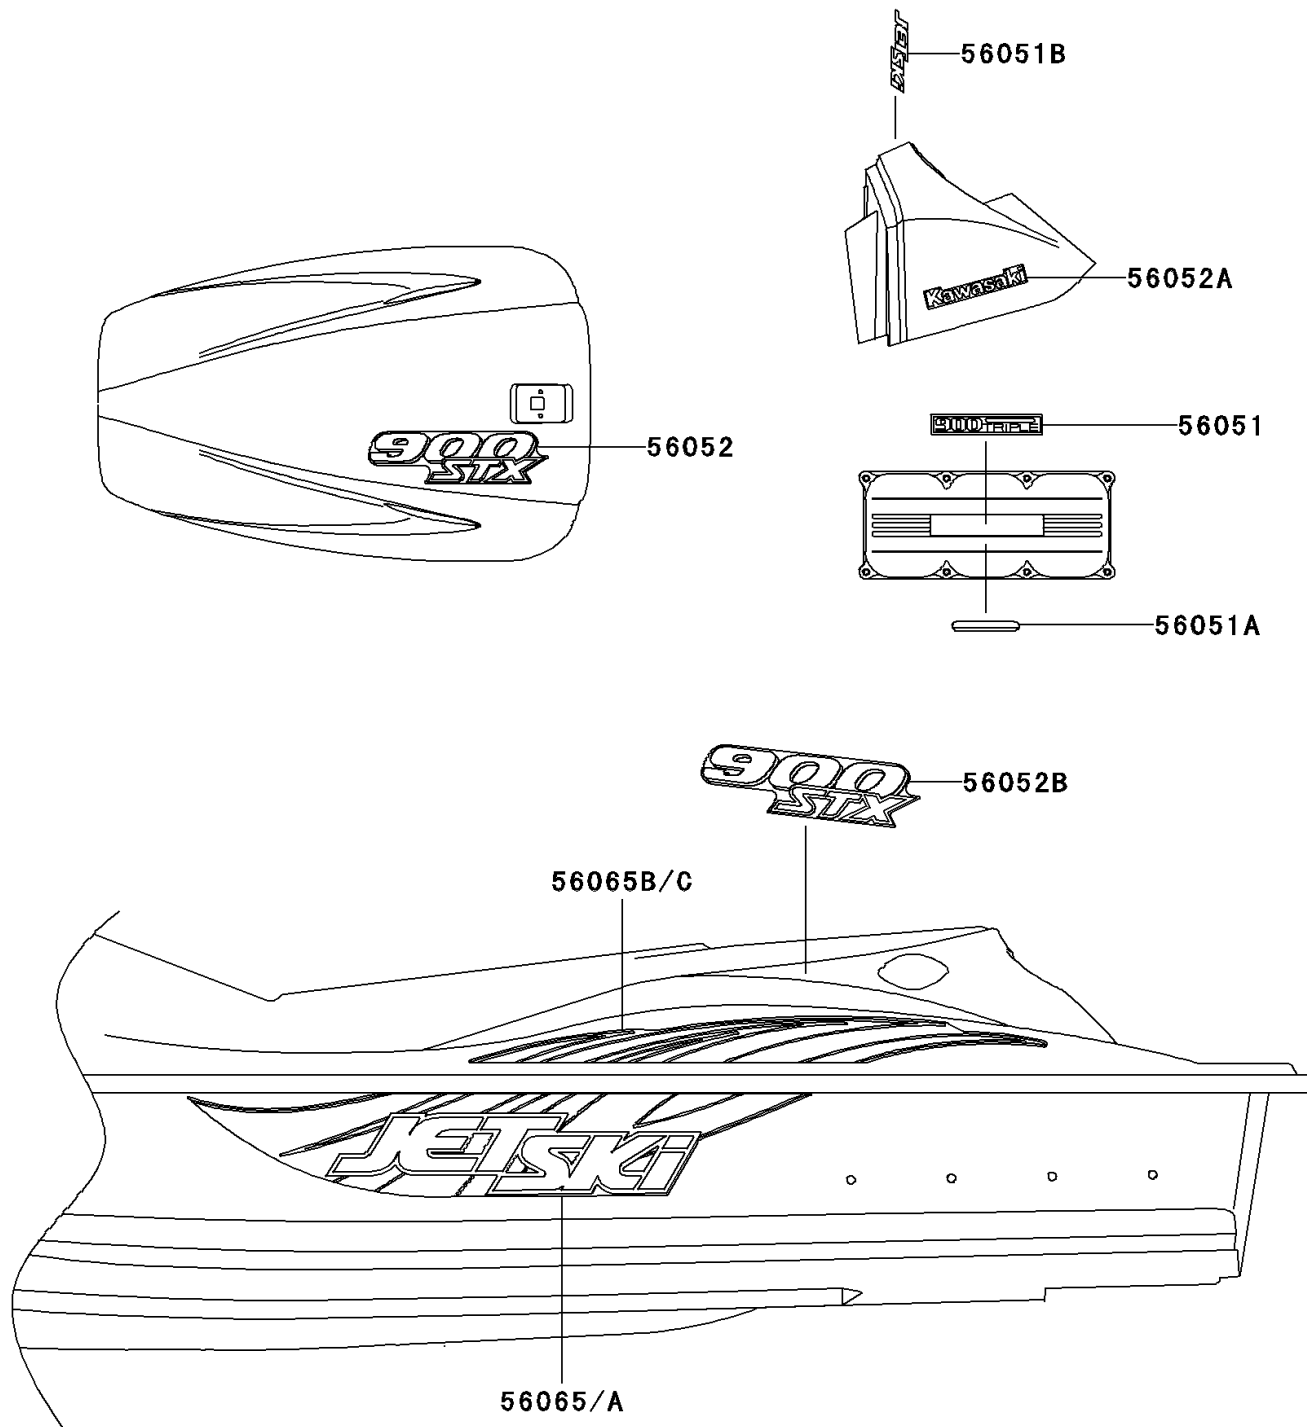

2002 900 STX PARTS DIAGRAM

Decals(JT900-C2)

F3880A

2002 900 STX PARTS LIST

Decals(JT900-C2)

ITEM NAME	PART NUMBER	QUANTITY
MARK,900 TRIPLE (Ref # 56051)	56051-3743	1
MARK,INTAKE COVER (Ref # 56051A)	56051-3809	1
MARK,METER COVER,JET SKI (Ref # 56051B)	56051-3816	1
MARK,HATCH COVER,900 STX (Ref # 56052)	56052-3776	1
MARK,HANDLE COVER,KAWASAKI (Ref # 56052A)	56052-3777	1
MARK,DECK,900 STX (Ref # 56052B)	56052-3778	1
PATTERN,HULL,LH (Ref # 56065)	56065-3758	1
PATTERN,HULL,RH (Ref # 56065A)	56065-3759	1
PATTERN,DECK,RR,LH (Ref # 56065B)	56065-3760	1
PATTERN,DECK,RR,RH (Ref # 56065C)	56065-3761	1