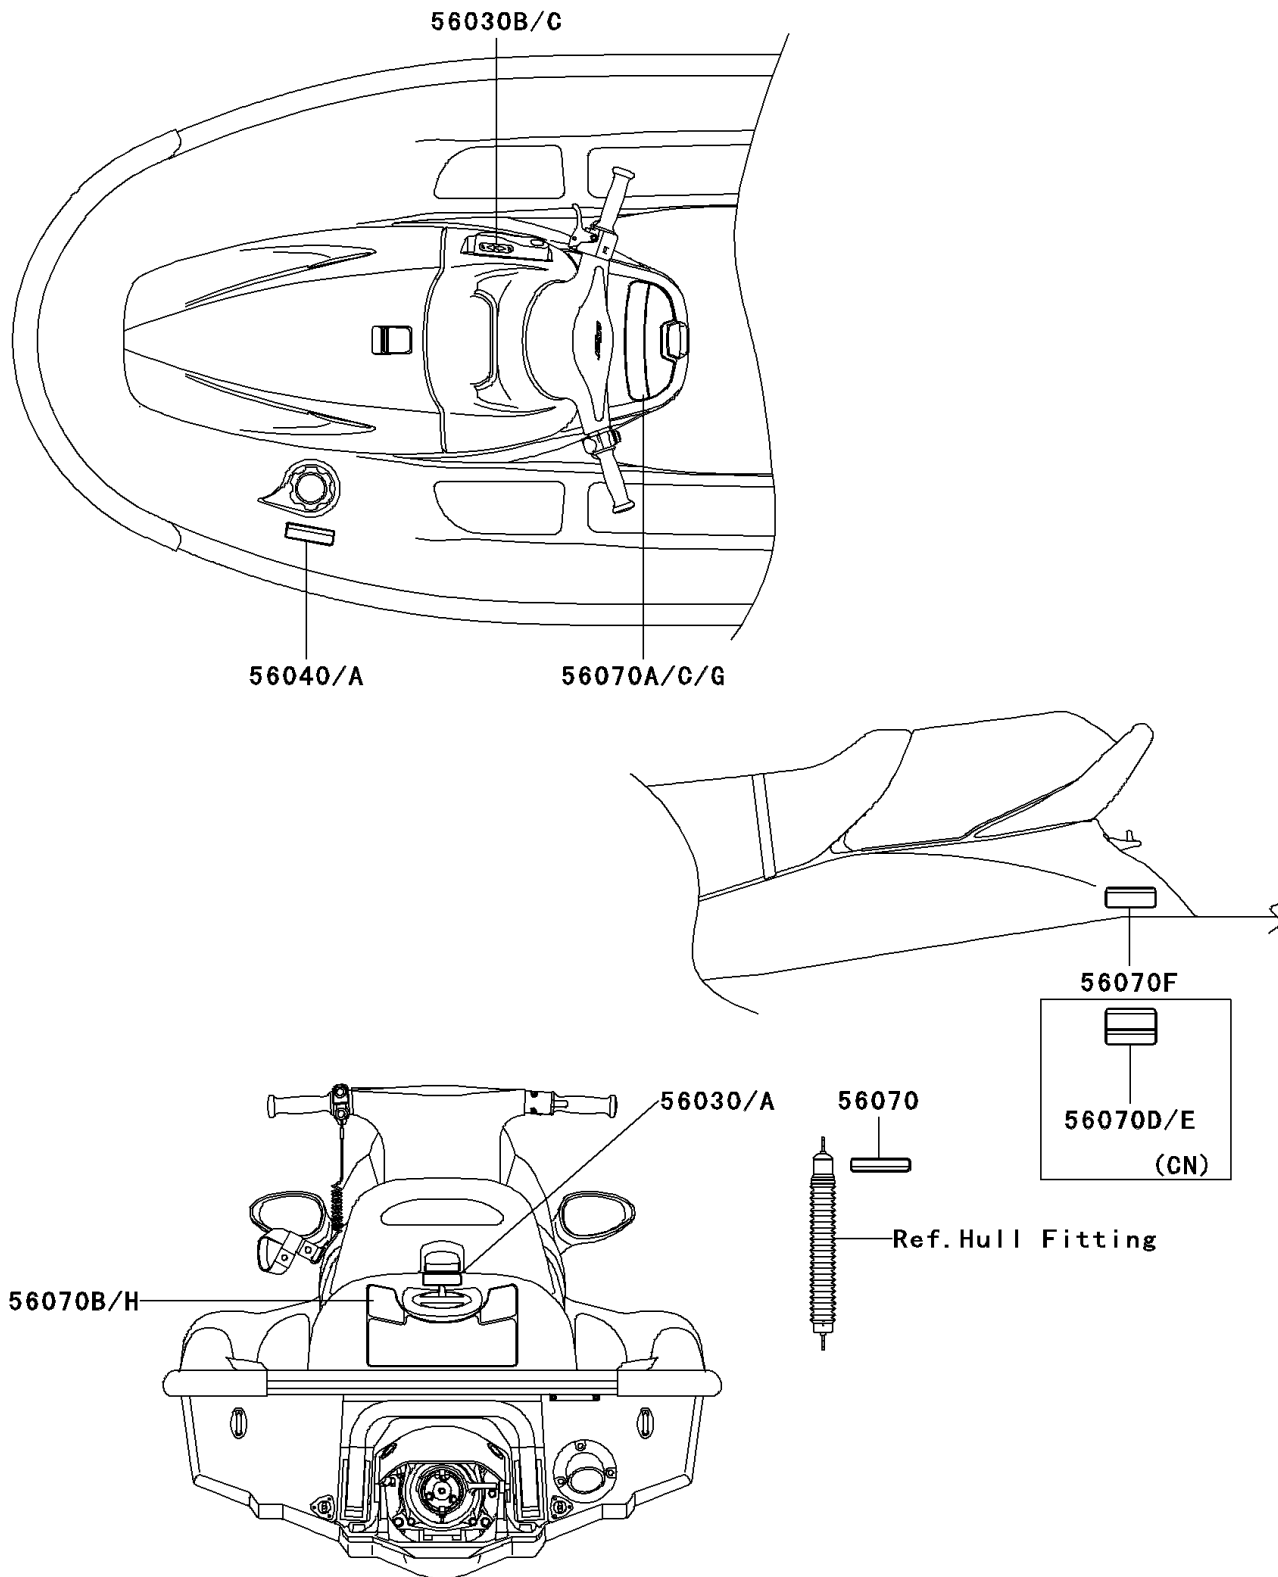

2002 900 STX PARTS DIAGRAM

Labels

F3183

2002 900 STX PARTS LIST

Labels

ITEM NAME	PART NUMBER	QUANTITY
LABEL,FIRE EXTINGUISHER (Ref # 56030)	56030-3755	1
LABEL,REVERSE (Ref # 56030B)	56030-3815	1
LABEL-WARNING,GASOLINE (Ref # 56040)	56040-3972	1
LABEL-WARNING,DAMPER (Ref # 56070)	56070-3876	1
LABEL-WARNING,IMPORTANT SAFETY (Ref # 56070B)	56070-3937	1
LABEL,FIRE EXTINGUISHER(FRENCH (Ref # 56030A)	56030-3757	1
LABEL,REVERSE (Ref # 56030C)	56030-3816	1
LABEL,GASOLINE(FRENCH) (Ref # 56040A)	56040-3978	1
LABEL-WARNING,CENTER STORAGE (Ref # 56070A)	56070-3912	1
LABEL-WARNING,TETHER SWITCH (Ref # 56070C)	56070-3940	1
LABEL-WARNING,GRAB HANDLE&STEP (Ref # 56070D)	56070-3941	1
LABEL-WARNING,GRAB HANDLE&STEP (Ref # 56070E)	56070-3943	1
LABEL-WARNING,GRAB HANDLE&STEP (Ref # 56070F)	56070-3944	1
LABEL-WARNING,TETHER SWITCH (Ref # 56070G)	56070-3946	1
LABEL-WARNING,IMPORTANT SAFETY (Ref # 56070H)	56070-3953	1