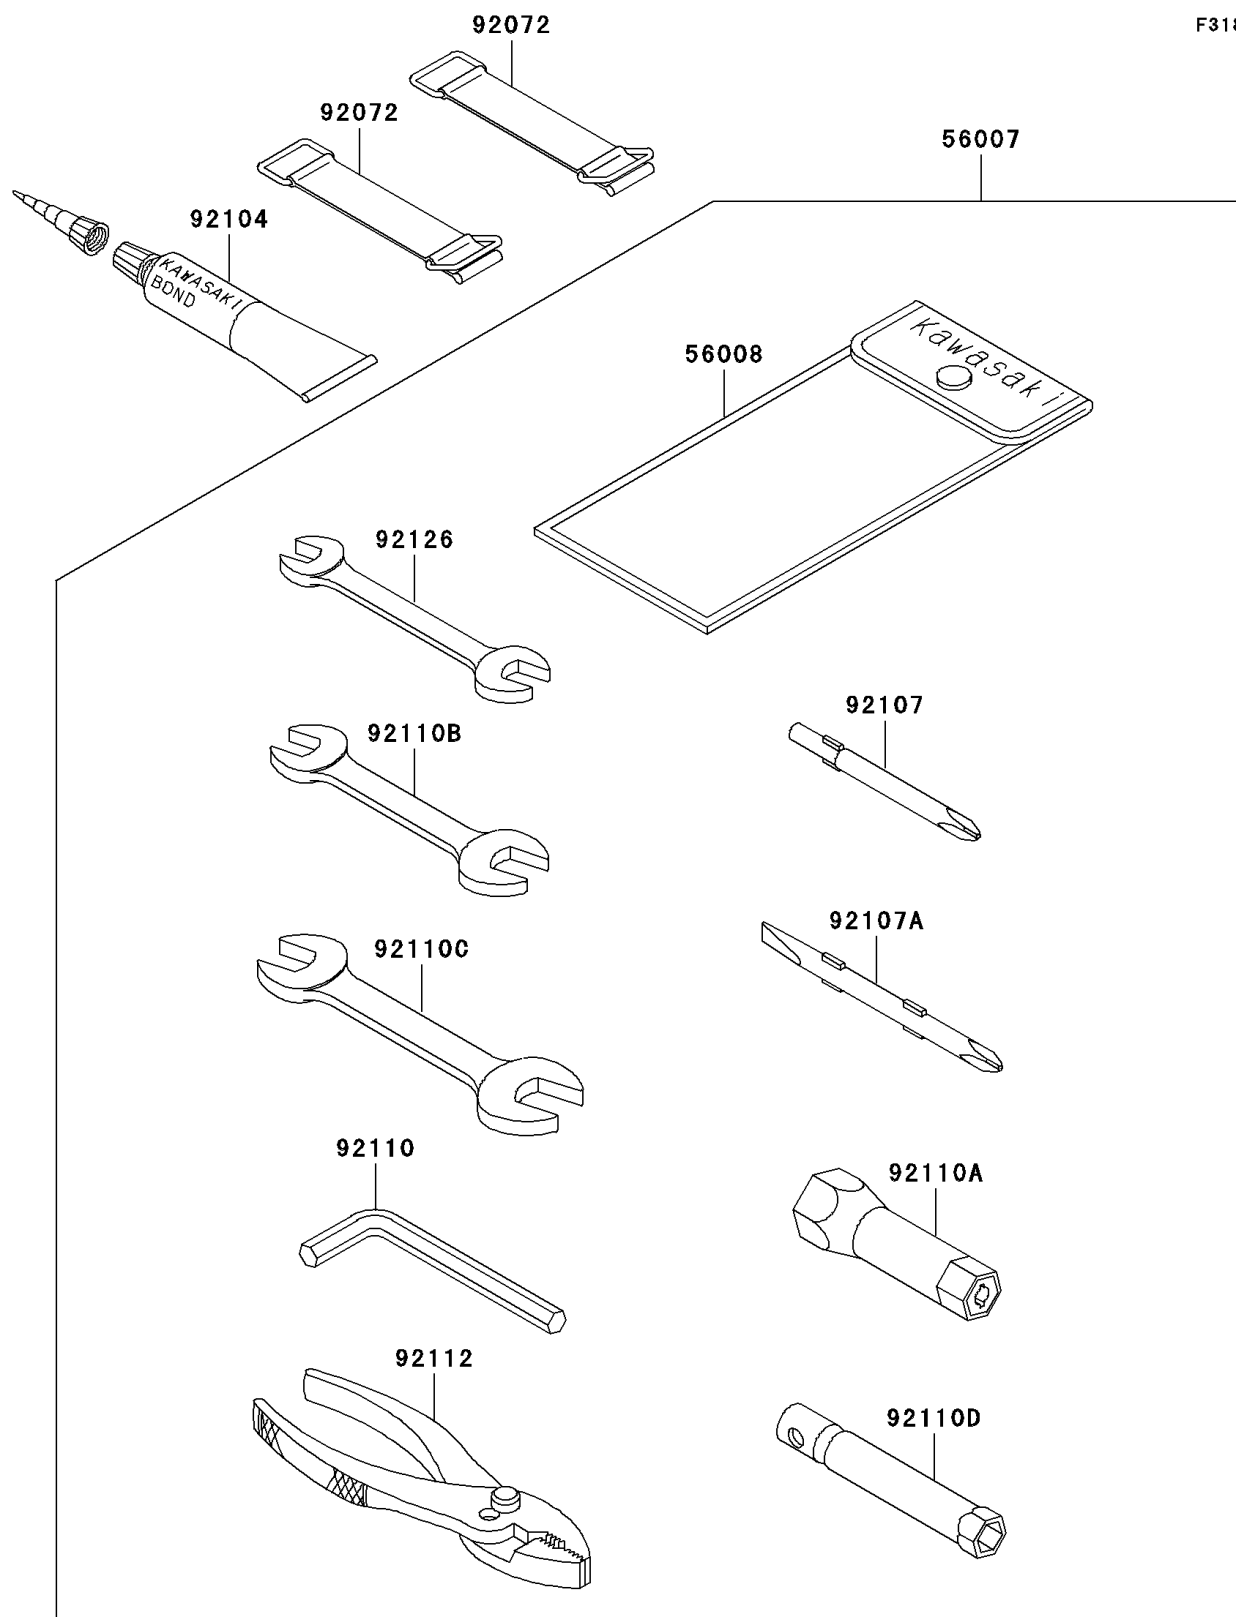

## 2002 900 STX PARTS DIAGRAM

Owner's Tools

F3182

## 2002 900 STX PARTS LIST

Owner's Tools

ITEM NAME	PART NUMBER	QUANTITY
TOOL-KIT (Ref # 56007)	56007-3711	1
BAG,TOOL (Ref # 56008)	56008-006	1
BAND,L=50 (Ref # 92072)	92072-3853	1
GASKET-LIQUID,TUBE,100G,SILVER (Ref # 92104)	92104-002	1
TOOL-DRIVER,#3PHILLIPS (Ref # 92107)	92107-005	1
TOOL-DRIVER,#2PHILLIPS&SLOT (Ref # 92107A)	92107-1051	1
TOOL-WRENCH,ALLEN,5MM (Ref # 92110)	92110-1015	1
TOOL-WRENCH,BOX,21MM (Ref # 92110A)	92110-1113	1
TOOL-WRENCH,OPEN END,10X12 (Ref # 92110B)	92110-1152	1
TOOL-WRENCH,OPEN END,14X17 (Ref # 92110C)	92110-1153	1
TOOL-WRENCH,BOX,10MM (Ref # 92110D)	92110-1156	1
TOOL-PLIERS (Ref # 92112)	92112-1001	1
TOOL-WRENCH,OPEN END,8X10 (Ref # 92126)	92126-004	1