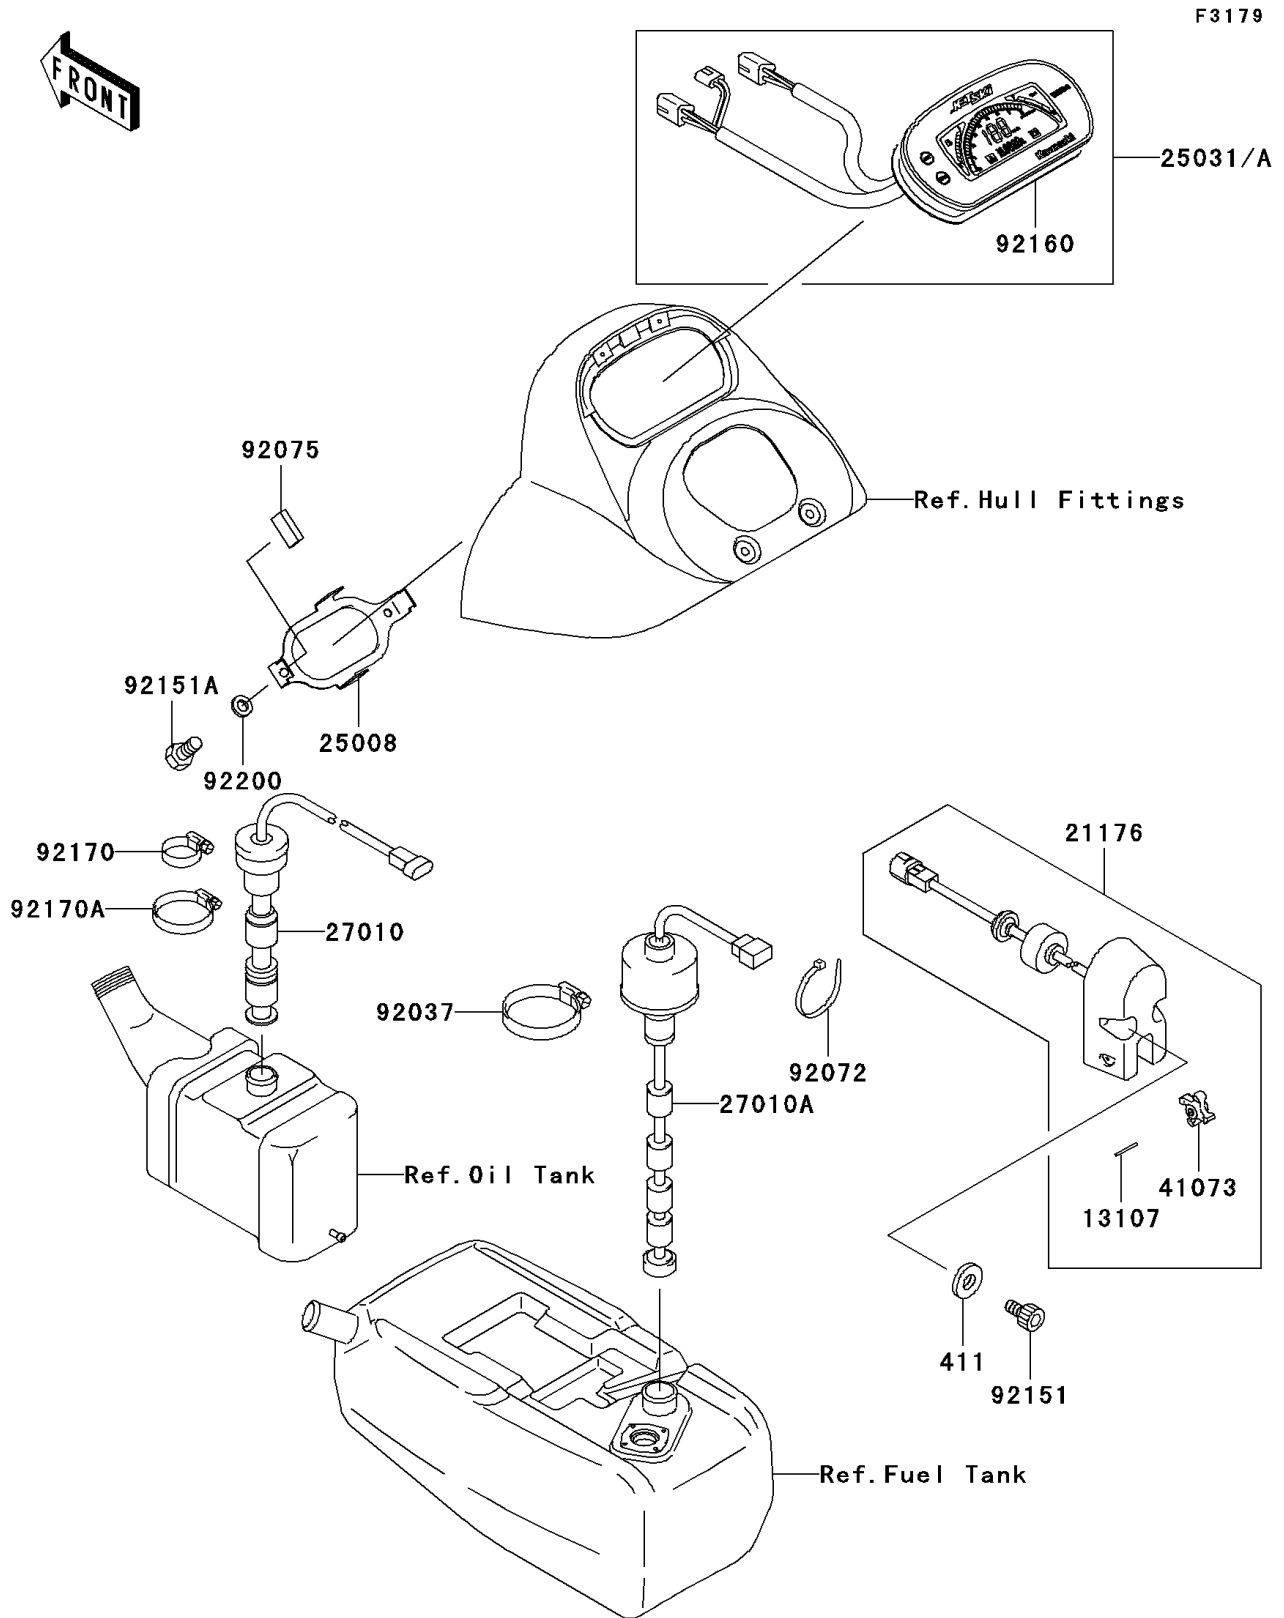

2002 900 STX PARTS DIAGRAM

Meters

2002 900 STX PARTS LIST

Meters

ITEM NAME	PART NUMBER	QUANTITY
WASHER-PLAIN,6MM (Ref # 411)	411S0600	1
SHAFT (Ref # 13107)	13107-3754	1
SENSOR,SPEEDOMETER (Ref # 21176)	21176-3740	1
BRACKET-METER (Ref # 25008)	25008-3709	1
SWITCH,OIL LEVEL (Ref # 27010)	27010-3753	1
SWITCH,FUEL LEVEL (Ref # 27010A)	27010-3770	1
WHEEL-ASSY,PADDLE (Ref # 41073)	41073-3701	1
CLAMP (Ref # 92037)	92037-3009	1
BAND,L=201 (Ref # 92072)	92072-3778	1
DAMPER (Ref # 92075)	92075-1446	1
BOLT,SOCKET,6X10 (Ref # 92151)	92151-3704	1
BOLT,5X10 (Ref # 92151A)	92151-3707	1
CLAMP (Ref # 92170)	92170-3718	1
CLAMP (Ref # 92170A)	92170-3734	1
WASHER,5.9X16X1.5 (Ref # 92200)	92200-3714	1
METER-ASSY,KM (Ref # 25031)	25031-3720	1
METER-ASSY,MPH (Ref # 25031A)	25031-3721	1
DAMPER,METER (Ref # 92160)	92160-3881	1