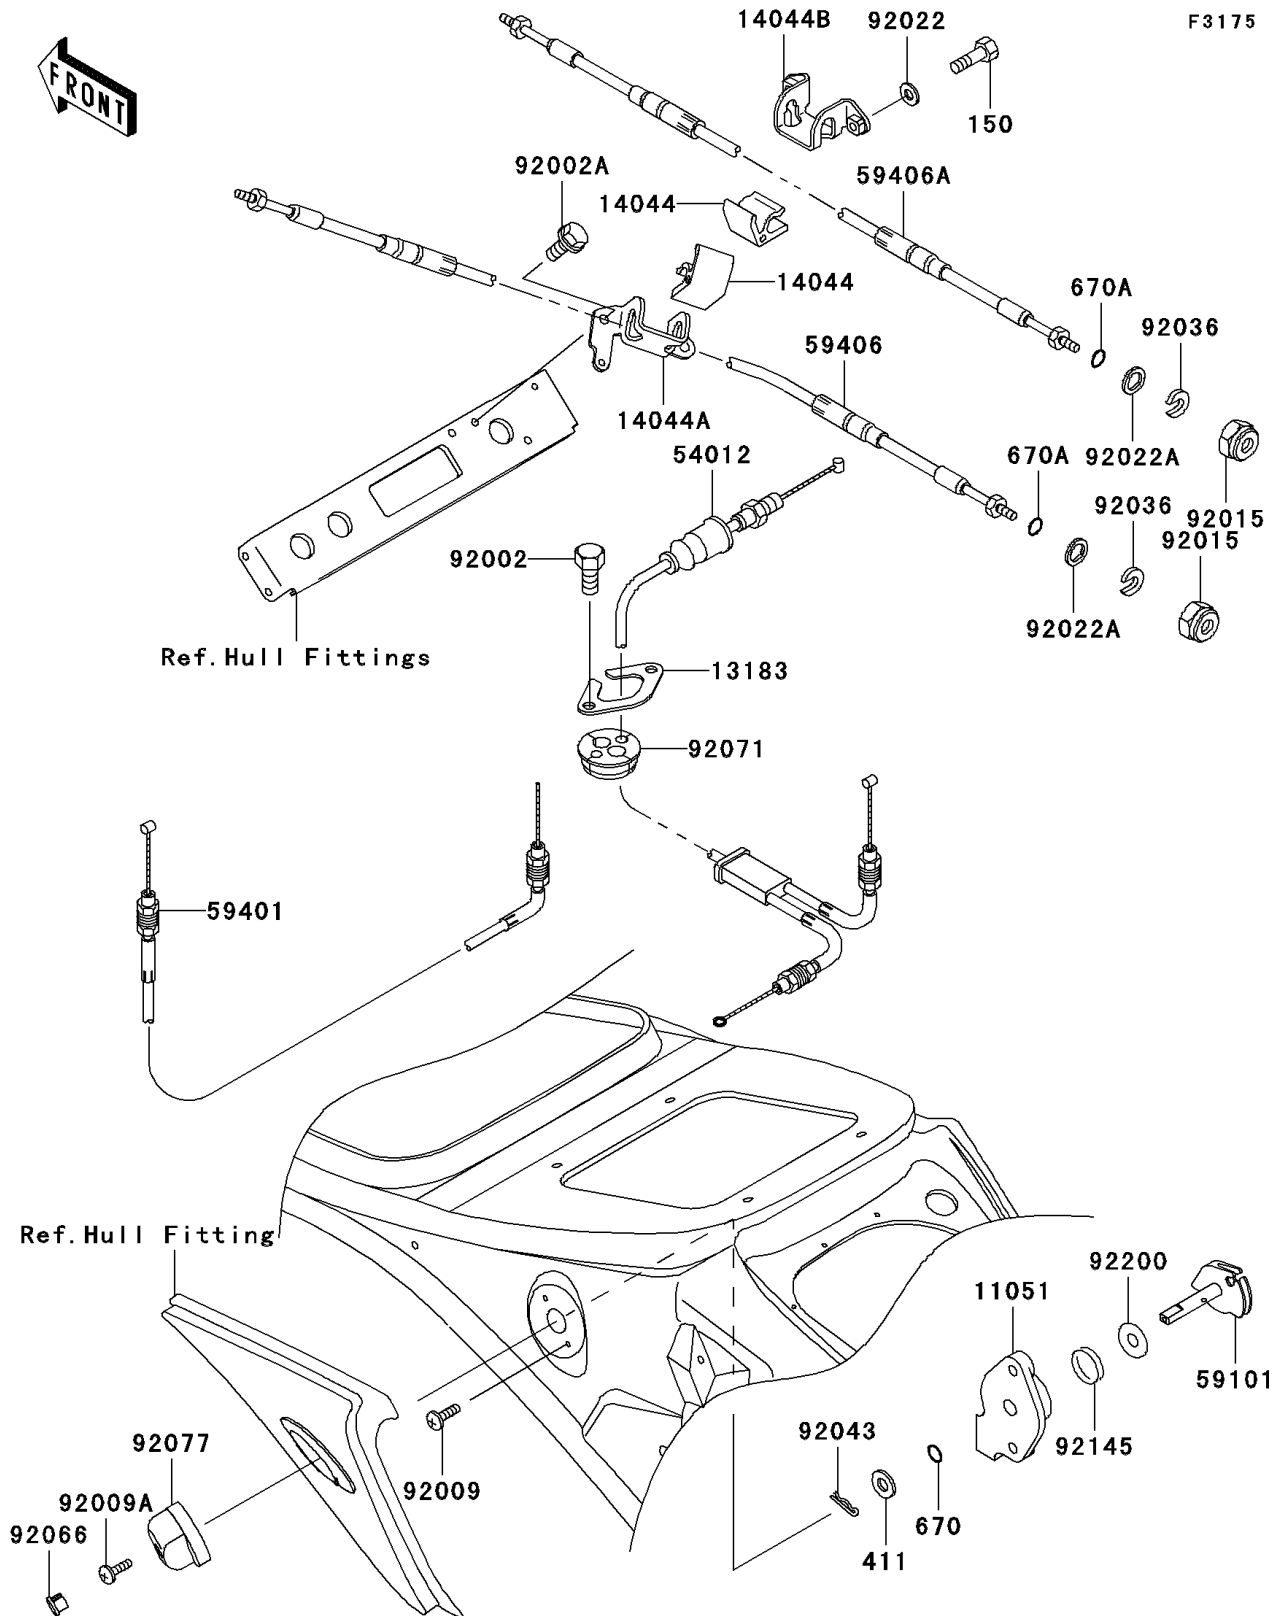

## 2002 900 STX PARTS DIAGRAM

Cables

## 2002 900 STX PARTS LIST

### Cables

ITEM NAME	PART NUMBER	QUANTITY
BOLT-WS,6X18 (Ref # 150)	150R0618	1
WASHER-PLAIN,8MM (Ref # 411)	411S0800	1
O RING,8MM (Ref # 670)	670B1508	1
O RING,11MM (Ref # 670A)	670B2011	1
BRACKET,STARTER CABLE (Ref # 11051)	11051-3744	1
PLATE (Ref # 13183)	13183-3810	1
HOLDER-CABLE,STEERING (Ref # 14044)	14044-3714	1
HOLDER-CABLE,STEERING (Ref # 14044A)	14044-3717	1
HOLDER-CABLE,STEERING (Ref # 14044B)	14044-3731	1
CABLE-THROTTLE (Ref # 54012)	54012-3756	1
REEL (Ref # 59101)	59101-3715	1
CABLE-CHOKE (Ref # 59401)	59401-3726	1
CABLE-STRG (Ref # 59406)	59406-3748	1
CABLE-STRG,REVERSE (Ref # 59406A)	59406-3749	1
BOLT,6X16 (Ref # 92002)	92002-3728	1
BOLT,6X20 (Ref # 92002A)	92002-3755	1
SCREW,5X16 (Ref # 92009)	92009-3789	1
SCREW,4X12 (Ref # 92009A)	92009-3838	1
NUT,20MM (Ref # 92015)	92015-526	1
WASHER,6.5X20X1.5 (Ref # 92022)	92022-3710	1
WASHER (Ref # 92022A)	92022-535	1
RING-SNAP (Ref # 92036)	92036-501	1
PIN (Ref # 92043)	92043-3752	1
PLUG,FUEL&CHOKE KNOB,F.BLACK (Ref # 92066)	92066-3770-6Z	1
GROMMET,HARNESS (Ref # 92071)	92071-3790	1
KNOB,FUEL&CHOKE,F.BLACK (Ref # 92077)	92077-3732-6Z	1
SPRING (Ref # 92145)	92145-3712	1
WASHER,8.5X34X0.5 (Ref # 92200)	92200-3770	1