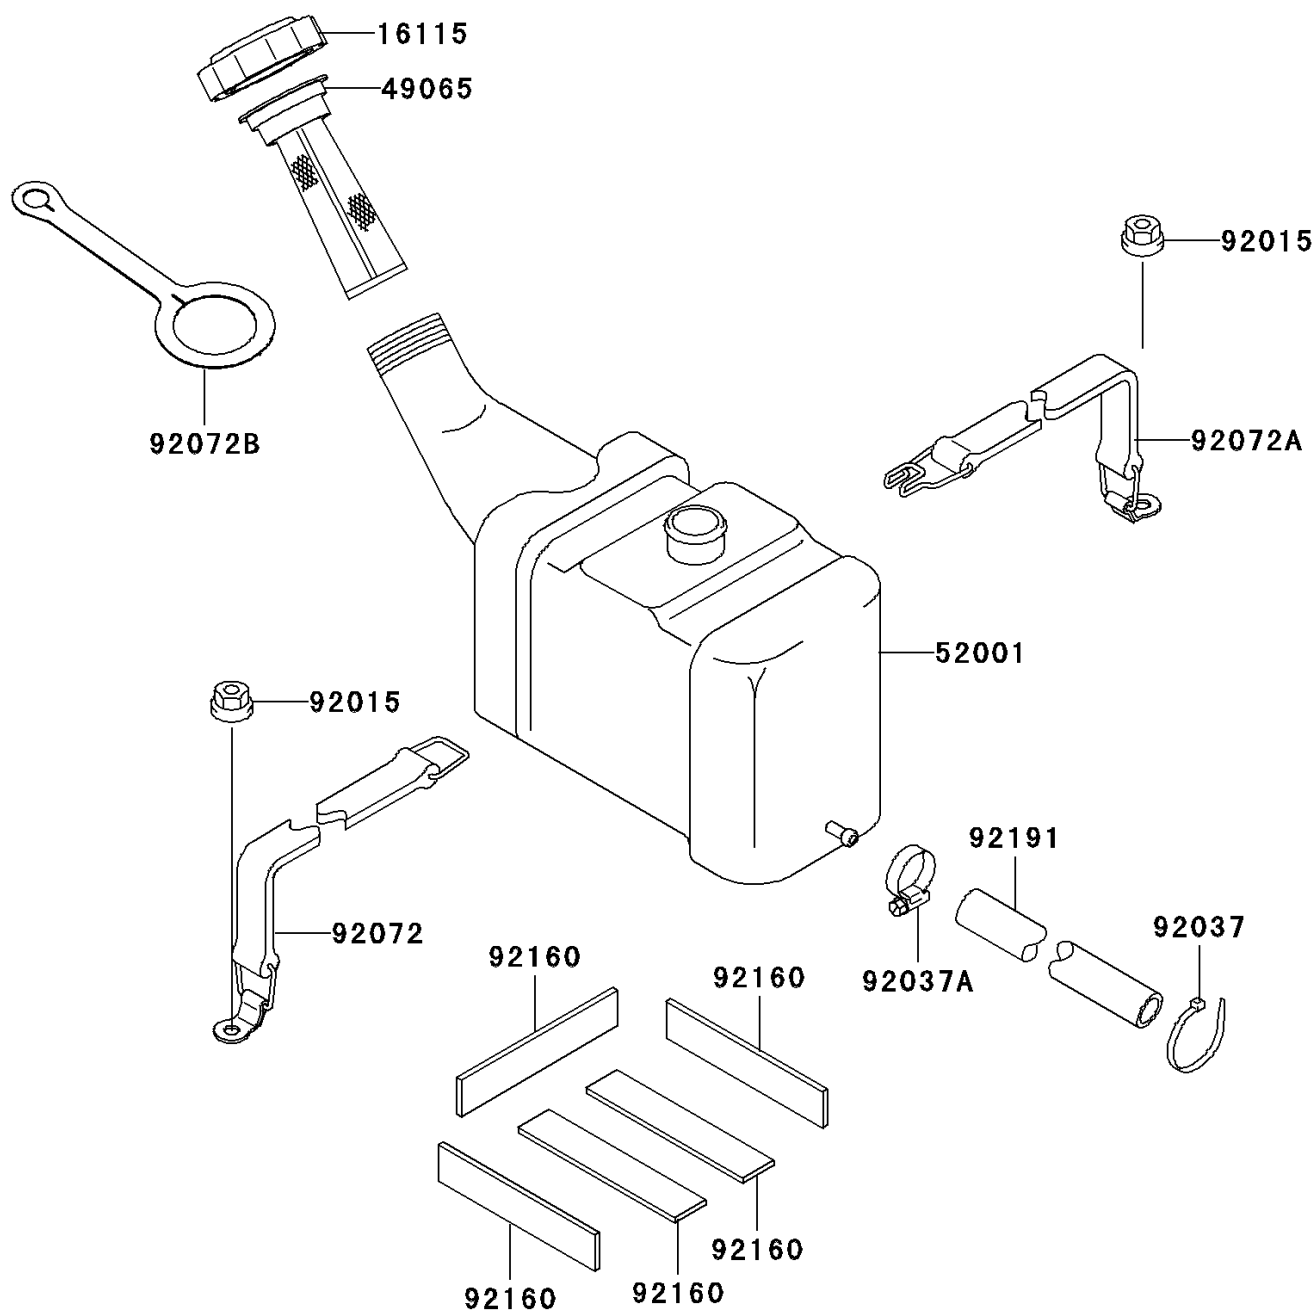

2002 900 STX PARTS DIAGRAM

Oil Tank

F3174

2002 900 STX PARTS LIST

Oil Tank

ITEM NAME	PART NUMBER	QUANTITY
CAP-OIL FILLER (Ref # 16115)	16115-3720	1
FILTER-OIL (Ref # 49065)	49065-3703	1
TANK-OIL (Ref # 52001)	52001-3728	1
NUT,6MM (Ref # 92015)	92015-3767	1
CLAMP (Ref # 92037)	92037-1173	1
CLAMP (Ref # 92037A)	92037-3726	1
BAND,OIL TANK (Ref # 92072)	92072-3812	1
BAND,OIL TANK (Ref # 92072A)	92072-3815	1
BAND (Ref # 92072B)	92072-3839	1
DAMPER (Ref # 92160)	92160-3793	1
TUBE,OIL (Ref # 92191)	92191-3818	1