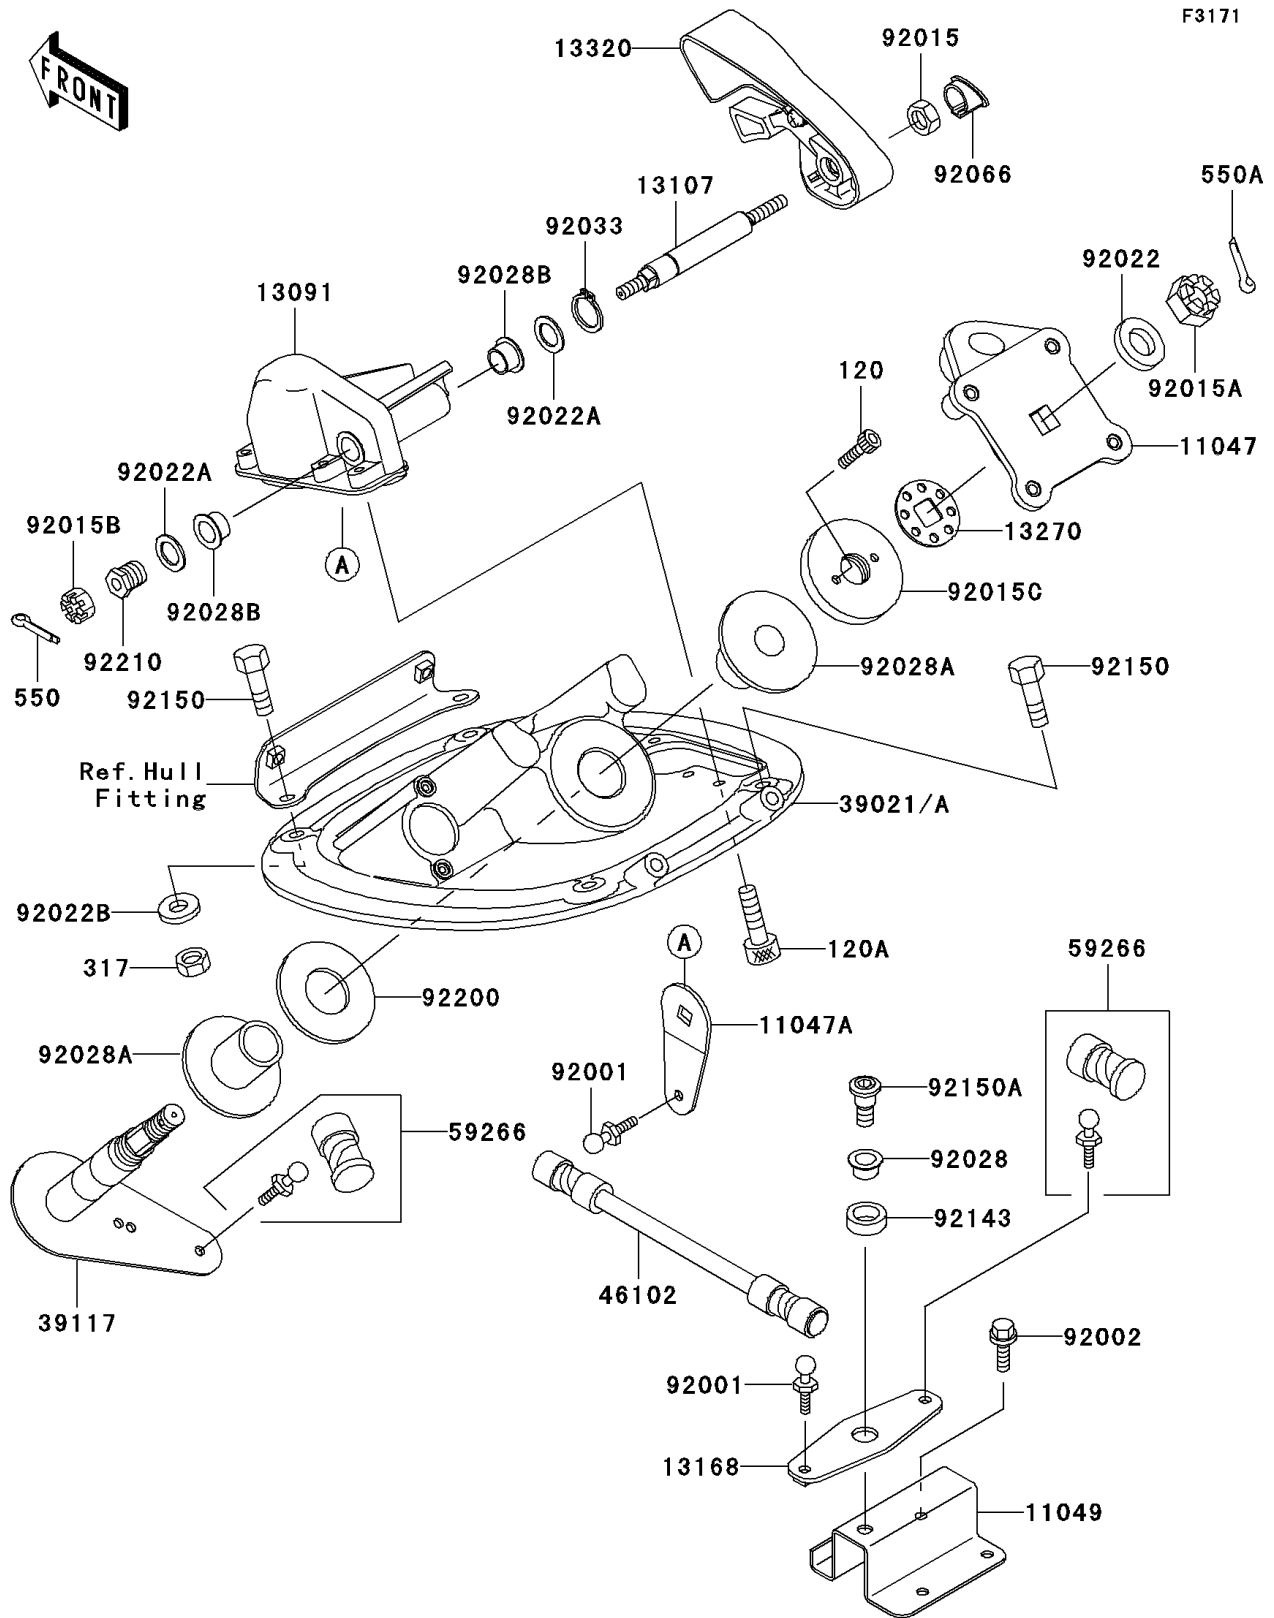

## 2002 900 STX PARTS DIAGRAM

Handle Pole

## 2002 900 STX PARTS LIST

Handle Pole

ITEM NAME	PART NUMBER	QUANTITY
BOLT-SOCKET,5X10 (Ref # 120)	120R0510	1
BOLT-SOCKET,6X16,BLACK (Ref # 120A)	120S0616	1
NUT-HEX-SMALL (Ref # 317)	317R0800	1
PIN-COTTER (Ref # 550)	550S2020	1
PIN-COTTER,3X35 (Ref # 550A)	550S3035	1
BRACKET,HANDLE HOLDER (Ref # 11047)	11047-3759	1
BRACKET,STEERING LEVER (Ref # 11047A)	11047-3790	1
BRACKET,REVERSE (Ref # 11049)	11049-3762	1
HOLDER (Ref # 13091)	13091-3809	1
SHAFT (Ref # 13107)	13107-3751	1
LEVER,REVERSE (Ref # 13168)	13168-3739	1
PLATE,STEERING NUT (Ref # 13270)	13270-3808	1
LEVER-ASSY,REVERSE (Ref # 13320)	13320-3716	1
BRACKET-HANDLE POLE (Ref # 39021A)	39021-3712	1
SHAFT-STRG (Ref # 39117)	39117-3713	1
ROD (Ref # 46102)	46102-3723	1
JOINT-BALL (Ref # 59266)	59266-3707	1
BOLT,BALL,6MM (Ref # 92001)	92001-3703	1
BOLT,6X20 (Ref # 92002)	92002-3755	1
NUT,FLANGED,8MM (Ref # 92015)	92015-3709	1
NUT,CASTLE,14MM (Ref # 92015A)	92015-3805	1
NUT,CASTLE,8MM (Ref # 92015B)	92015-3813	1
NUT,STEERING,20MM (Ref # 92015C)	92015-3854	1
WASHER,15X34X2.0 (Ref # 92022)	92022-3738	1
WASHER,15.5X24X1.5 (Ref # 92022A)	92022-3739	1
WASHER,8.4X23X2.5 (Ref # 92022B)	92022-3744	1
BUSHING (Ref # 92028)	92028-3740	1
BUSHING,STEERING (Ref # 92028A)	92028-3748	1
BUSHING (Ref # 92028B)	92028-3755	1

## 2002 900 STX PARTS LIST

Handle Pole

ITEM NAME	PART NUMBER	QUANTITY
RING-SNAP,15MM (Ref # 92033)	92033-3710	1
PLUG,REVERSE LEVER (Ref # 92066)	92066-3761	1
COLLAR,16X24X8 (Ref # 92143)	92143-3768	1
BOLT,FLANGED,8X30 (Ref # 92150)	92150-3803	1
BOLT (Ref # 92150A)	92150-3827	1
WASHER,32.5X70X2 (Ref # 92200)	92200-3718	1
NUT,8MM (Ref # 92210)	92210-3703	1