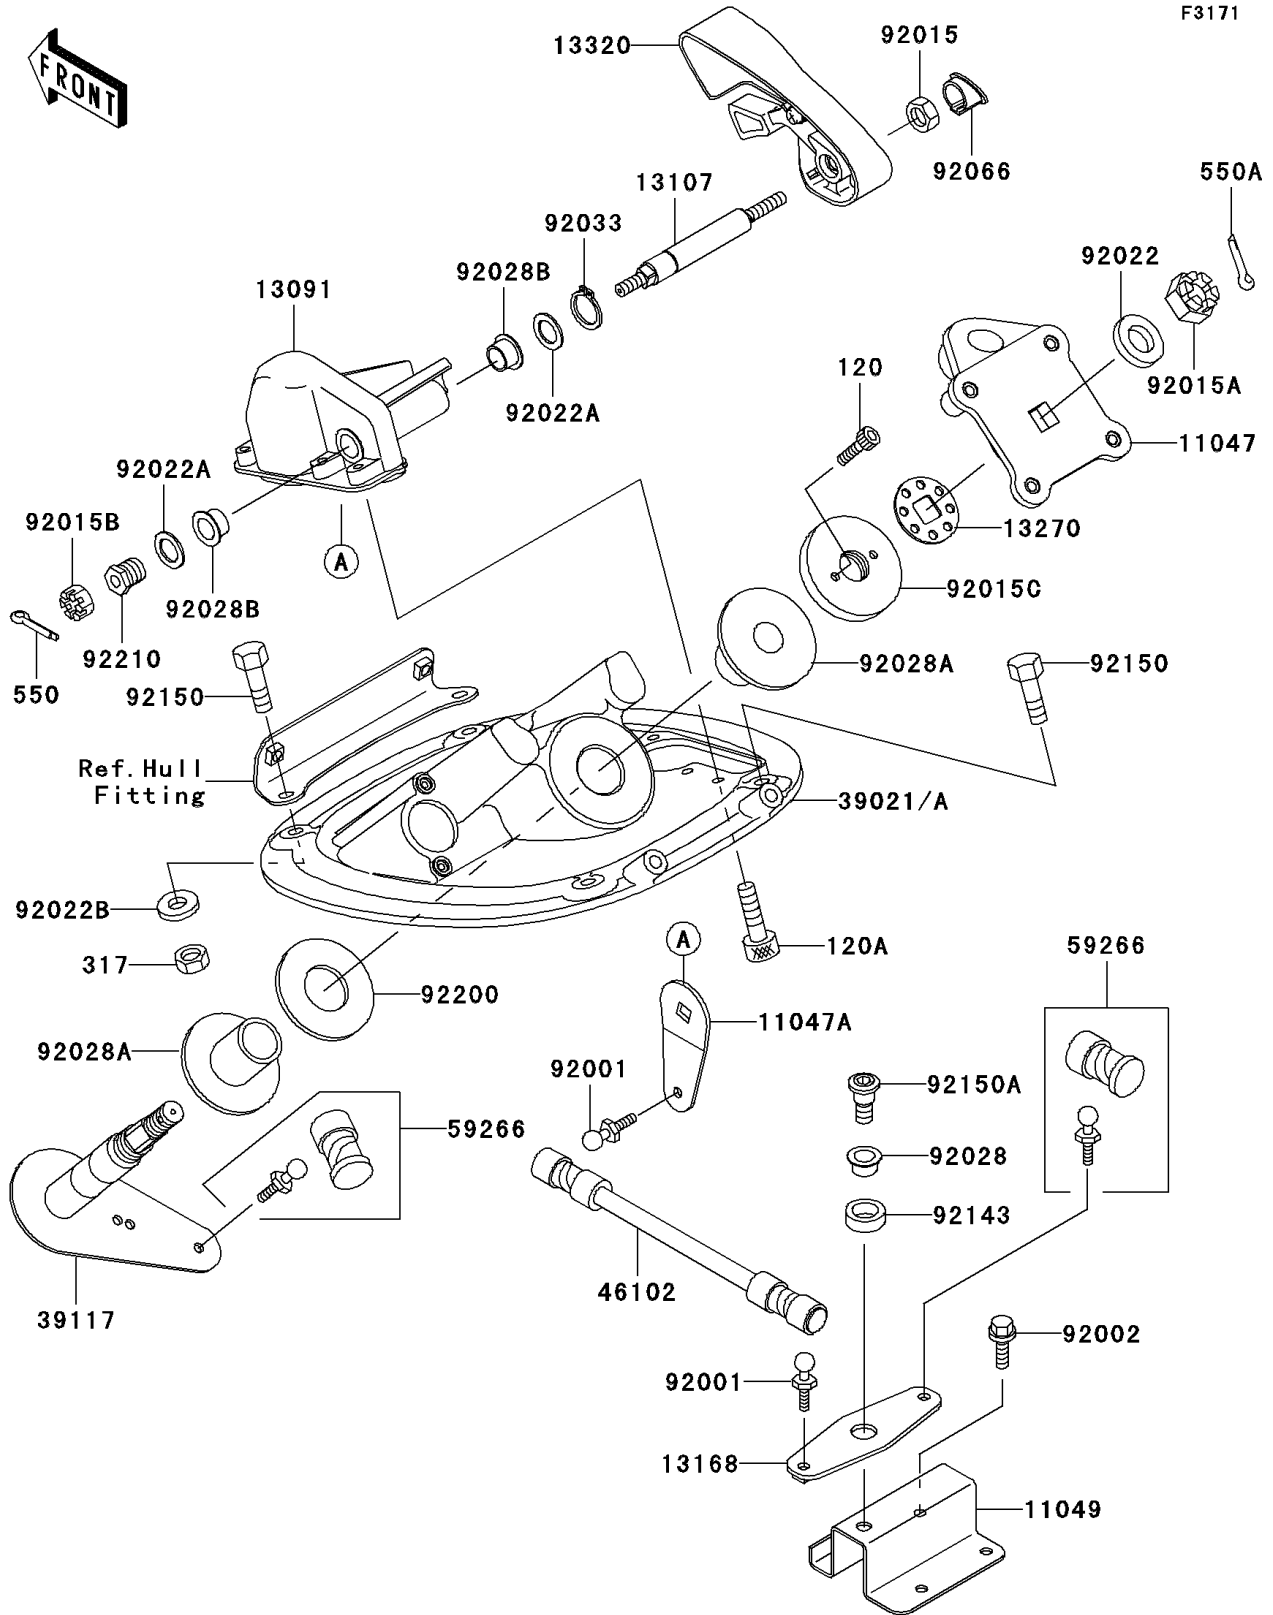

2002 900 STX PARTS DIAGRAM

Handle Pole

2002 900 STX PARTS LIST

Handle Pole

ITEM NAME	PART NUMBER	QUANTITY
BOLT-SOCKET,5X10 (Ref # 120)	120R0510	2
BOLT-SOCKET,6X16,BLACK (Ref # 120A)	120S0616	4
NUT-HEX-SMALL (Ref # 317)	317R0800	4
PIN-COTTER (Ref # 550)	550S2020	1
PIN-COTTER,3X35 (Ref # 550A)	550S3035	1
BRACKET,HANDLE HOLDER (Ref # 11047)	11047-3759	1
BRACKET,STEERING LEVER (Ref # 11047A)	11047-3790	1
BRACKET,REVERSE (Ref # 11049)	11049-3762	1
HOLDER (Ref # 13091)	13091-3809	1
SHAFT (Ref # 13107)	13107-3751	1
LEVER,REVERSE (Ref # 13168)	13168-3739	1
PLATE,STEERING NUT (Ref # 13270)	13270-3808	1
LEVER-ASSY,REVERSE (Ref # 13320)	13320-3716	1
BRACKET-HANDLE POLE (Ref # 39021A)	39021-3712	1
SHAFT-STRG (Ref # 39117)	39117-3713	1
ROD (Ref # 46102)	46102-3723	1
JOINT-BALL (Ref # 59266)	59266-3707	2
BOLT,BALL,6MM (Ref # 92001)	92001-3703	2
BOLT,6X20 (Ref # 92002)	92002-3755	1
NUT,FLANGED,8MM (Ref # 92015)	92015-3709	1
NUT,CASTLE,14MM (Ref # 92015A)	92015-3805	1
NUT,CASTLE,8MM (Ref # 92015B)	92015-3813	1
NUT,STEERING,20MM (Ref # 92015C)	92015-3854	1
WASHER,15X34X2.0 (Ref # 92022)	92022-3738	1
WASHER,15.5X24X1.5 (Ref # 92022A)	92022-3739	2
WASHER,8.4X23X2.5 (Ref # 92022B)	92022-3744	4
BUSHING (Ref # 92028)	92028-3740	1
BUSHING,STEERING (Ref # 92028A)	92028-3748	2
BUSHING (Ref # 92028B)	92028-3755	2

2002 900 STX PARTS LIST

Handle Pole

ITEM NAME	PART NUMBER	QUANTITY
RING-SNAP,15MM (Ref # 92033)	92033-3710	1
PLUG,REVERSE LEVER (Ref # 92066)	92066-3761	1
COLLAR,16X24X8 (Ref # 92143)	92143-3768	1
BOLT,FLANGED,8X30 (Ref # 92150)	92150-3803	4
BOLT (Ref # 92150A)	92150-3827	1
WASHER,32.5X70X2 (Ref # 92200)	92200-3718	1
NUT,8MM (Ref # 92210)	92210-3703	1