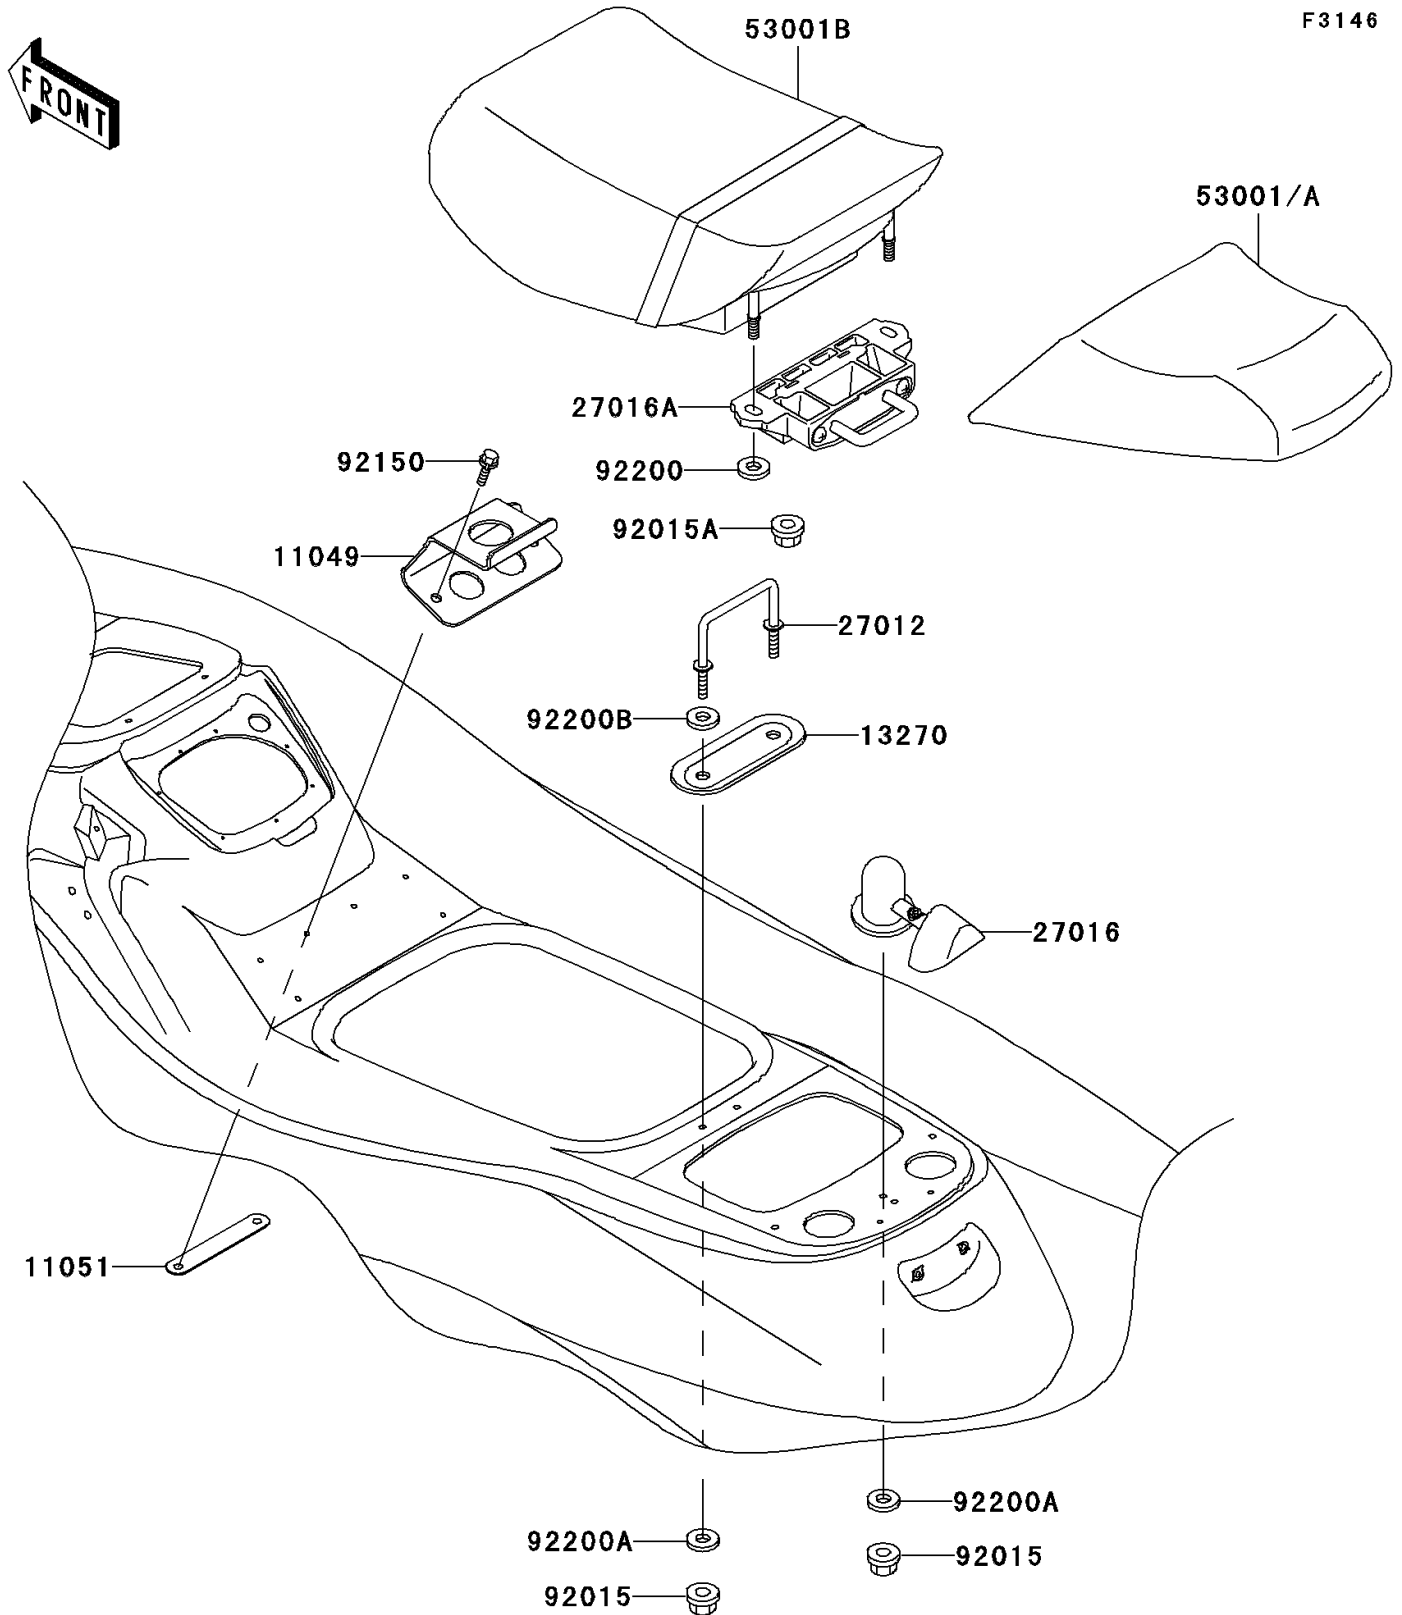

## 2002 900 STX PARTS DIAGRAM

Seat

## 2002 900 STX PARTS LIST

Seat

ITEM NAME	PART NUMBER	QUANTITY
BRACKET,SEAT (Ref # 11049)	11049-3735	1
BRACKET (Ref # 11051)	11051-3793	1
PLATE,FRONT SEAT HOOK,OUTER (Ref # 13270)	13270-3910	1
HOOK,FRONT SEAT LOCK (Ref # 27012)	27012-3814	1
LOCK-ASSY,SEAT,F.BLACK (Ref # 27016)	27016-3744-6Z	1
LOCK-ASSY,FRONT SEAT (Ref # 27016A)	27016-3747	1
SEAT-ASSY,RR,W.GREEN (Ref # 53001A)	53001-3746-307	1
SEAT-ASSY,FR,P.B.BEIGE (Ref # 53001B)	53001-3752-PQ	1
NUT,FLANGED,8MM (Ref # 92015)	92015-3709	1
NUT,6MM (Ref # 92015A)	92015-3767	1
BOLT,6X18 (Ref # 92150)	92150-3729	1
WASHER,6.5X20X1.5 (Ref # 92200)	92200-3715	1
WASHER,8.5X25X1.5 (Ref # 92200A)	92200-3717	1
WASHER,8.5X18X3 (Ref # 92200B)	92200-3761	1