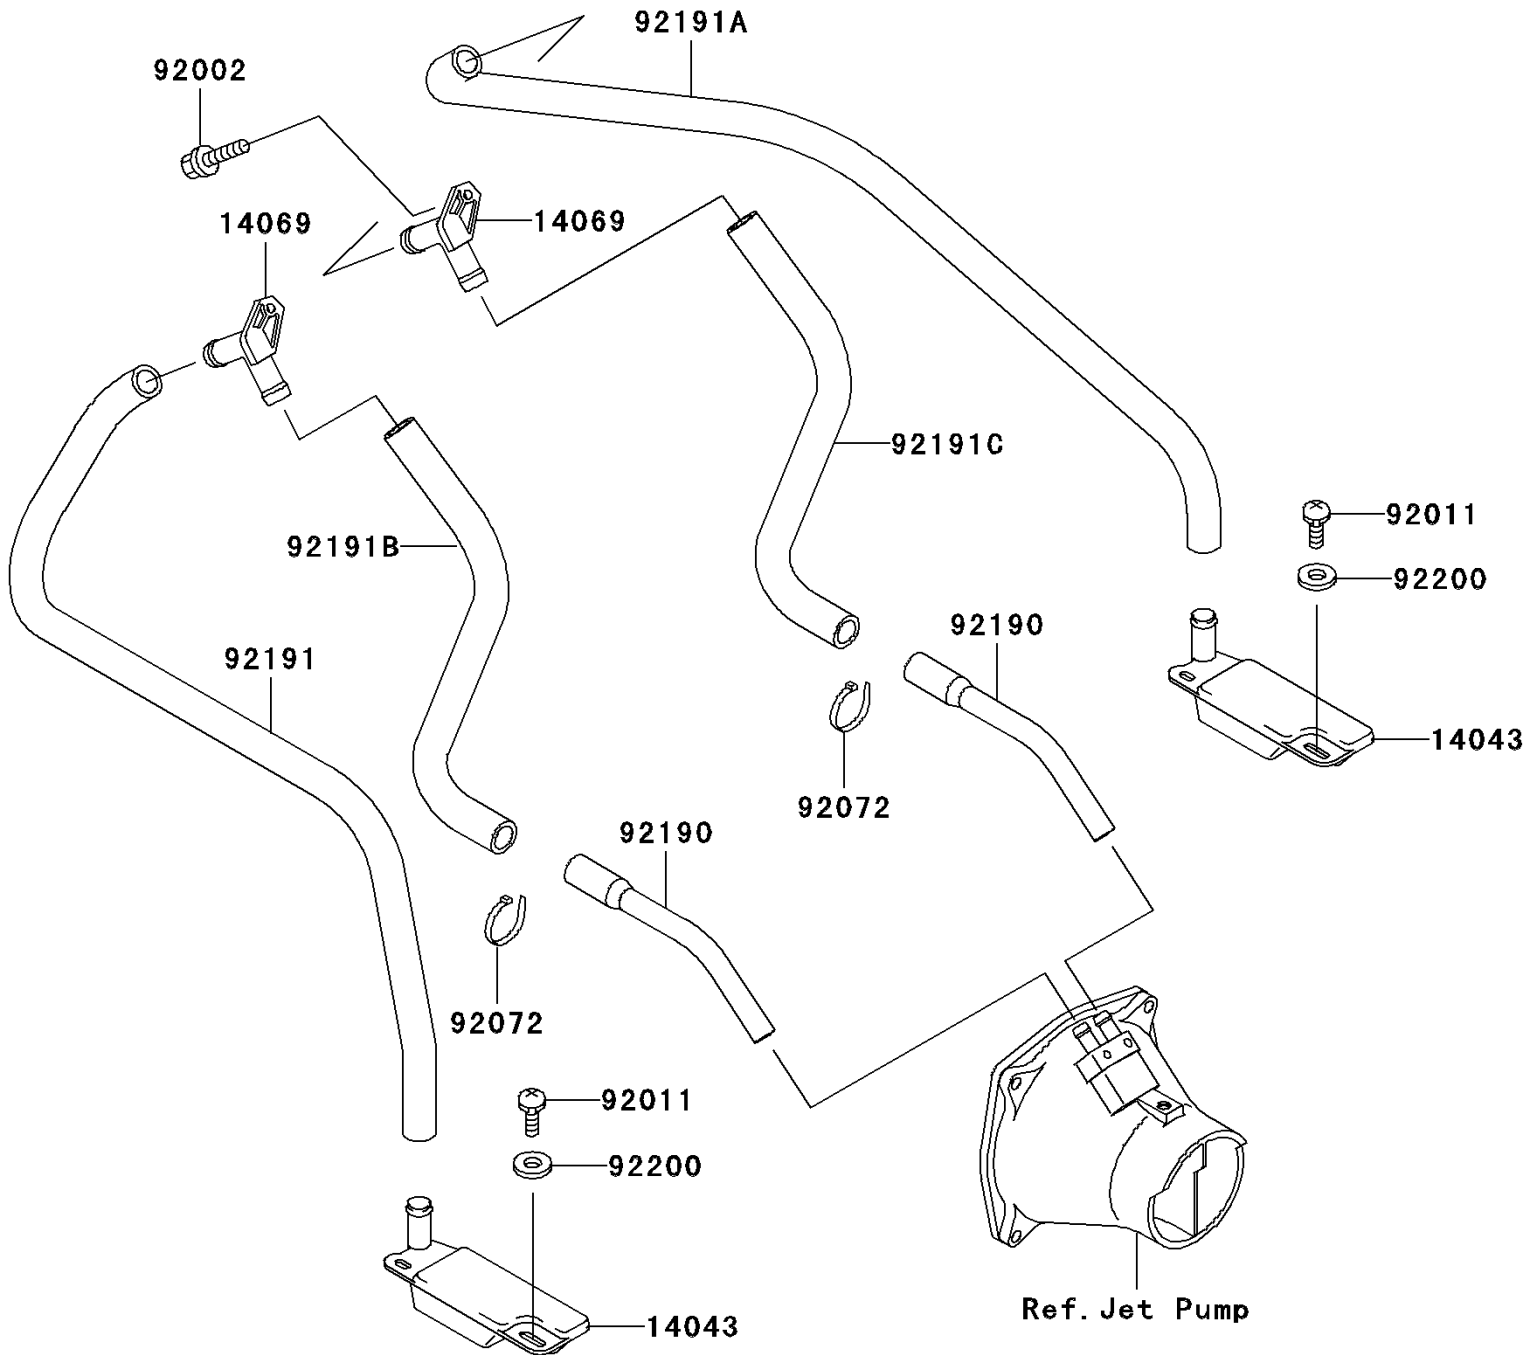

2002 900 STX PARTS DIAGRAM

Bilge System

F3145

2002 900 STX PARTS LIST

Bilge System

ITEM NAME	PART NUMBER	QUANTITY
FILTER (Ref # 14043)	14043-3708	1
BREATHER (Ref # 14069)	14069-3708	1
BOLT,6X16 (Ref # 92002)	92002-3728	1
SCREW,TAPPING (Ref # 92011)	92011-561	1
BAND,L=201 (Ref # 92072)	92072-3778	1
TUBE,HULL-NOZZLE (Ref # 92190)	92190-3971	1
TUBE,FILTER-BREATHER(LH) (Ref # 92191)	92191-3821	1
TUBE,FILTER-BREATHER(RH) (Ref # 92191A)	92191-3822	1
TUBE,BILGE BREATHER-HULL,LEFT (Ref # 92191B)	92191-3927	1
TUBE,BILGE BREATHER-HULL,RIGHT (Ref # 92191C)	92191-3928	1
WASHER,5.9X16X1.5 (Ref # 92200)	92200-3714	1