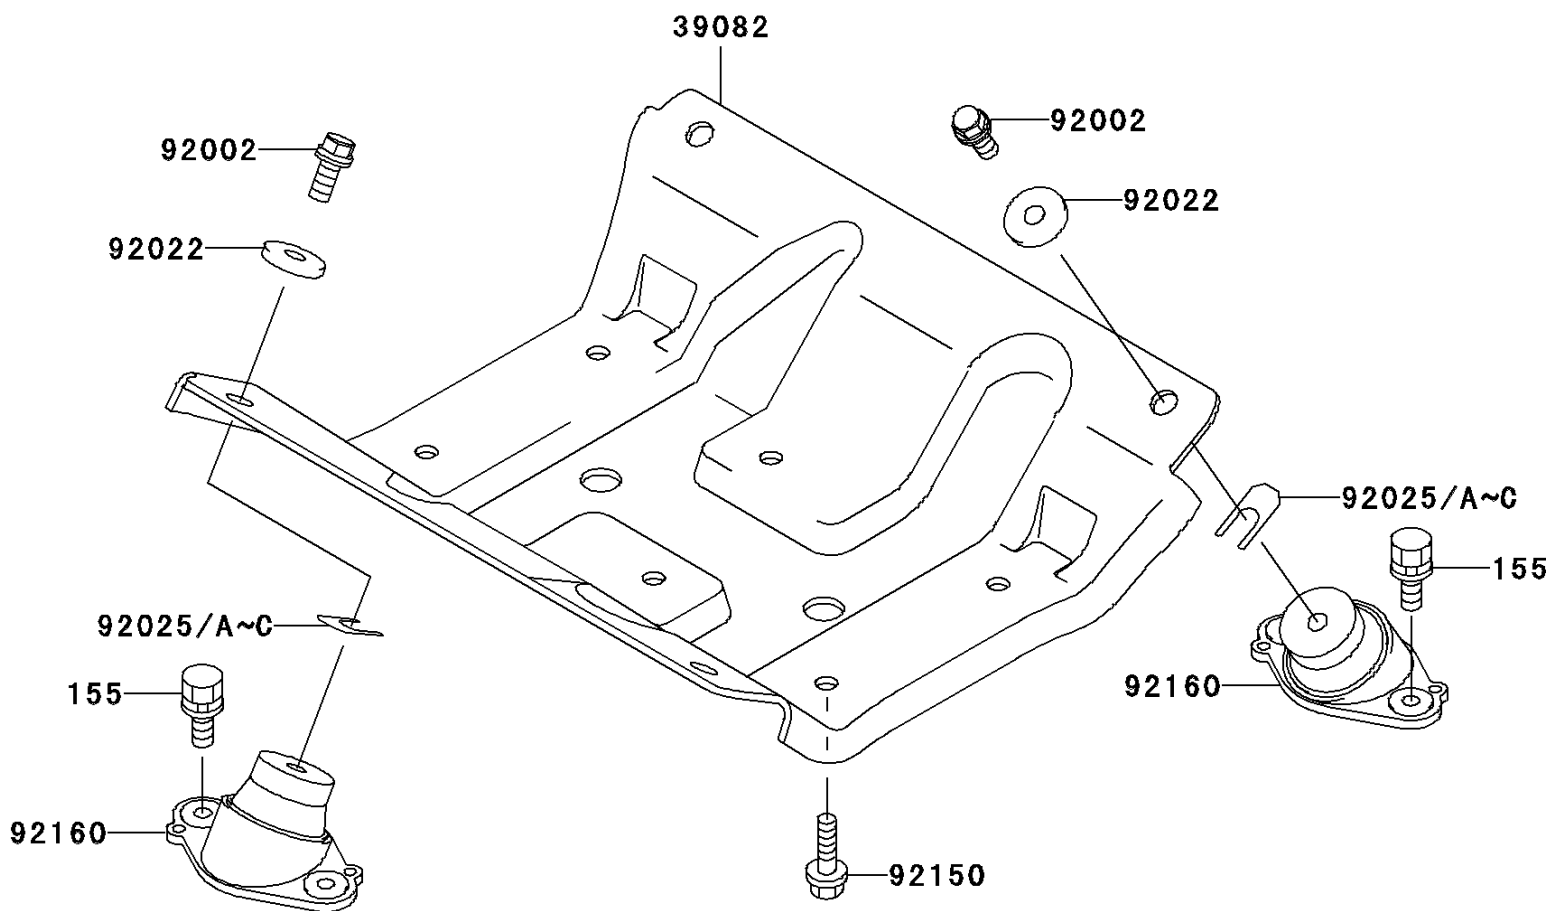

2002 900 STX PARTS DIAGRAM

Engine Mount

F3144

2002 900 STX PARTS LIST

Engine Mount

ITEM NAME	PART NUMBER	QUANTITY
BOLT-WSP-SMALL,8X20 (Ref # 155)	155R0820	1
MOUNT-ENGINE (Ref # 39082)	39082-3710	1
BOLT,10X25 (Ref # 92002)	92002-3770	1
WASHER,32X10.5X4 (Ref # 92022)	92022-3023	1
SHIM,T=0.3MM (Ref # 92025)	92025-3705	1
SHIM,T=0.5MM (Ref # 92025A)	92025-3706	1
SHIM,T=1.0MM (Ref # 92025B)	92025-3707	1
SHIM,T=1.5MM (Ref # 92025C)	92025-3708	1
BOLT,10X25 (Ref # 92150)	92150-3818	1
DAMPER,ENGINE MOUNT (Ref # 92160)	92160-3838	1