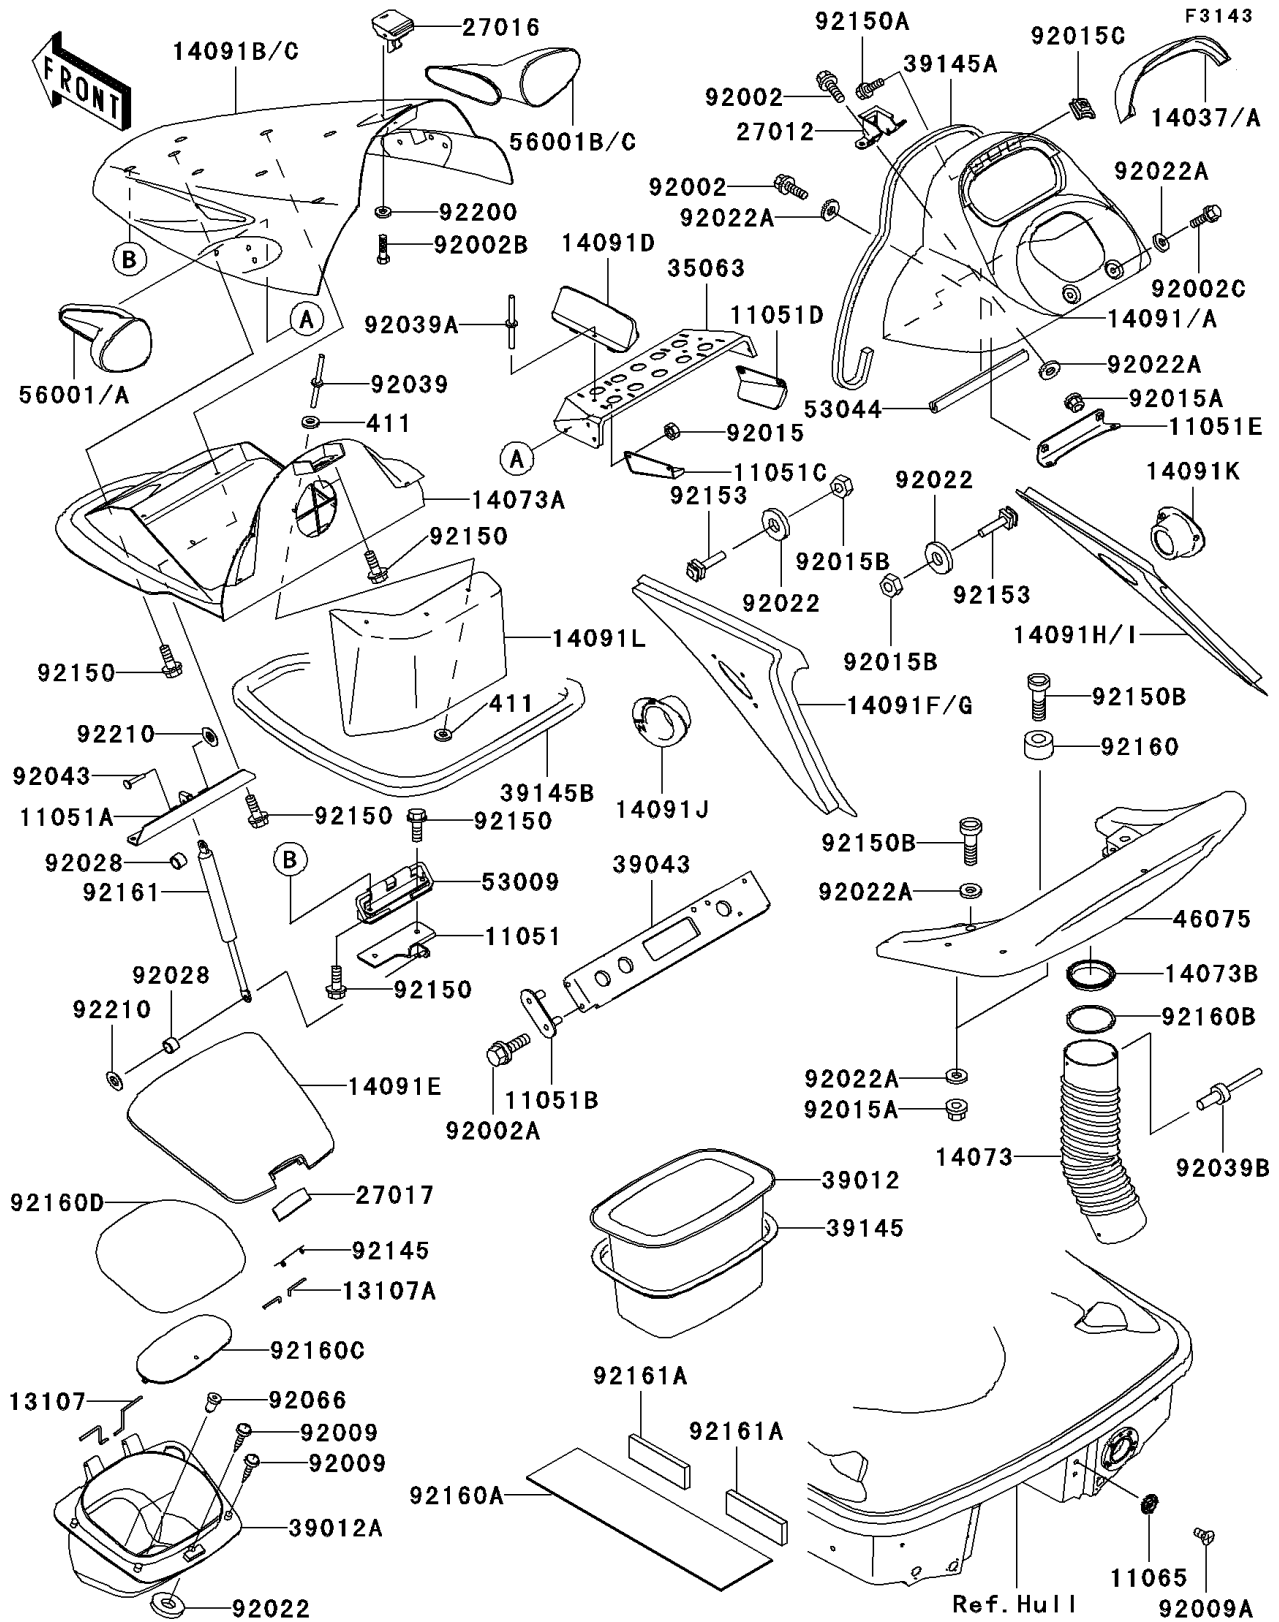

2002 900 STX PARTS DIAGRAM

Hull Fittings

2002 900 STX PARTS LIST

Hull Fittings

ITEM NAME	PART NUMBER	QUANTITY
BRACKET (Ref # 11051)	11051-3741	1
BRACKET (Ref # 11051A)	11051-3766	1
BRACKET,CROSSMEMBER (Ref # 11051B)	11051-3782	1
BRACKET,HATCH,LH (Ref # 11051C)	11051-3798	1
BRACKET,HATCH,RH (Ref # 11051D)	11051-3799	1
BRACKET (Ref # 11051E)	11051-3811	1
CAP,STEP NUT (Ref # 11065)	11065-3712	1
SHAFT (Ref # 13107)	13107-3761	1
SHAFT (Ref # 13107A)	13107-3769	1
SCREEN,METER,L.W.GREEN (Ref # 14037A)	14037-3709-24	1
DUCT,FR (Ref # 14073)	14073-3764	1
DUCT,FR (Ref # 14073A)	14073-3777	1
DUCT (Ref # 14073B)	14073-3780	1
COVER,HANDLE,L.W.GREEN (Ref # 14091A)	14091-3703-24	1
COVER,HATCH,L.W.GREEN (Ref # 14091C)	14091-3704-24	1
COVER (Ref # 14091D)	14091-3707	1
COVER,CENTER STORAGE,J.WHITE (Ref # 14091E)	14091-3710-8C	1
COVER,SIDE,LH,L.W.GREEN (Ref # 14091G)	14091-3713-24	1
COVER,SIDE,RH,L.W.GREEN (Ref # 14091I)	14091-3714-24	1
COVER,CHOKE KNOB,F.BLACK (Ref # 14091J)	14091-3715-6Z	1
COVER,FUEL KNOB,F.BLACK (Ref # 14091K)	14091-3716-6Z	1
COVER,FRONT DUCT (Ref # 14091L)	14091-3722	1
HOOK (Ref # 27012)	27012-3830	1
LOCK-ASSY,HATCH COVER (Ref # 27016)	27016-3751	1
LOCK,CENTER STORAGE (Ref # 27017)	27017-3723	1
STAY,MIRROR (Ref # 35063)	35063-3703	1
CASE-STORAGE,RR (Ref # 39012)	39012-3720	1
CASE-STORAGE (Ref # 39012A)	39012-3728	1
CROSSMEMBER-COMP (Ref # 39043)	39043-3703	1