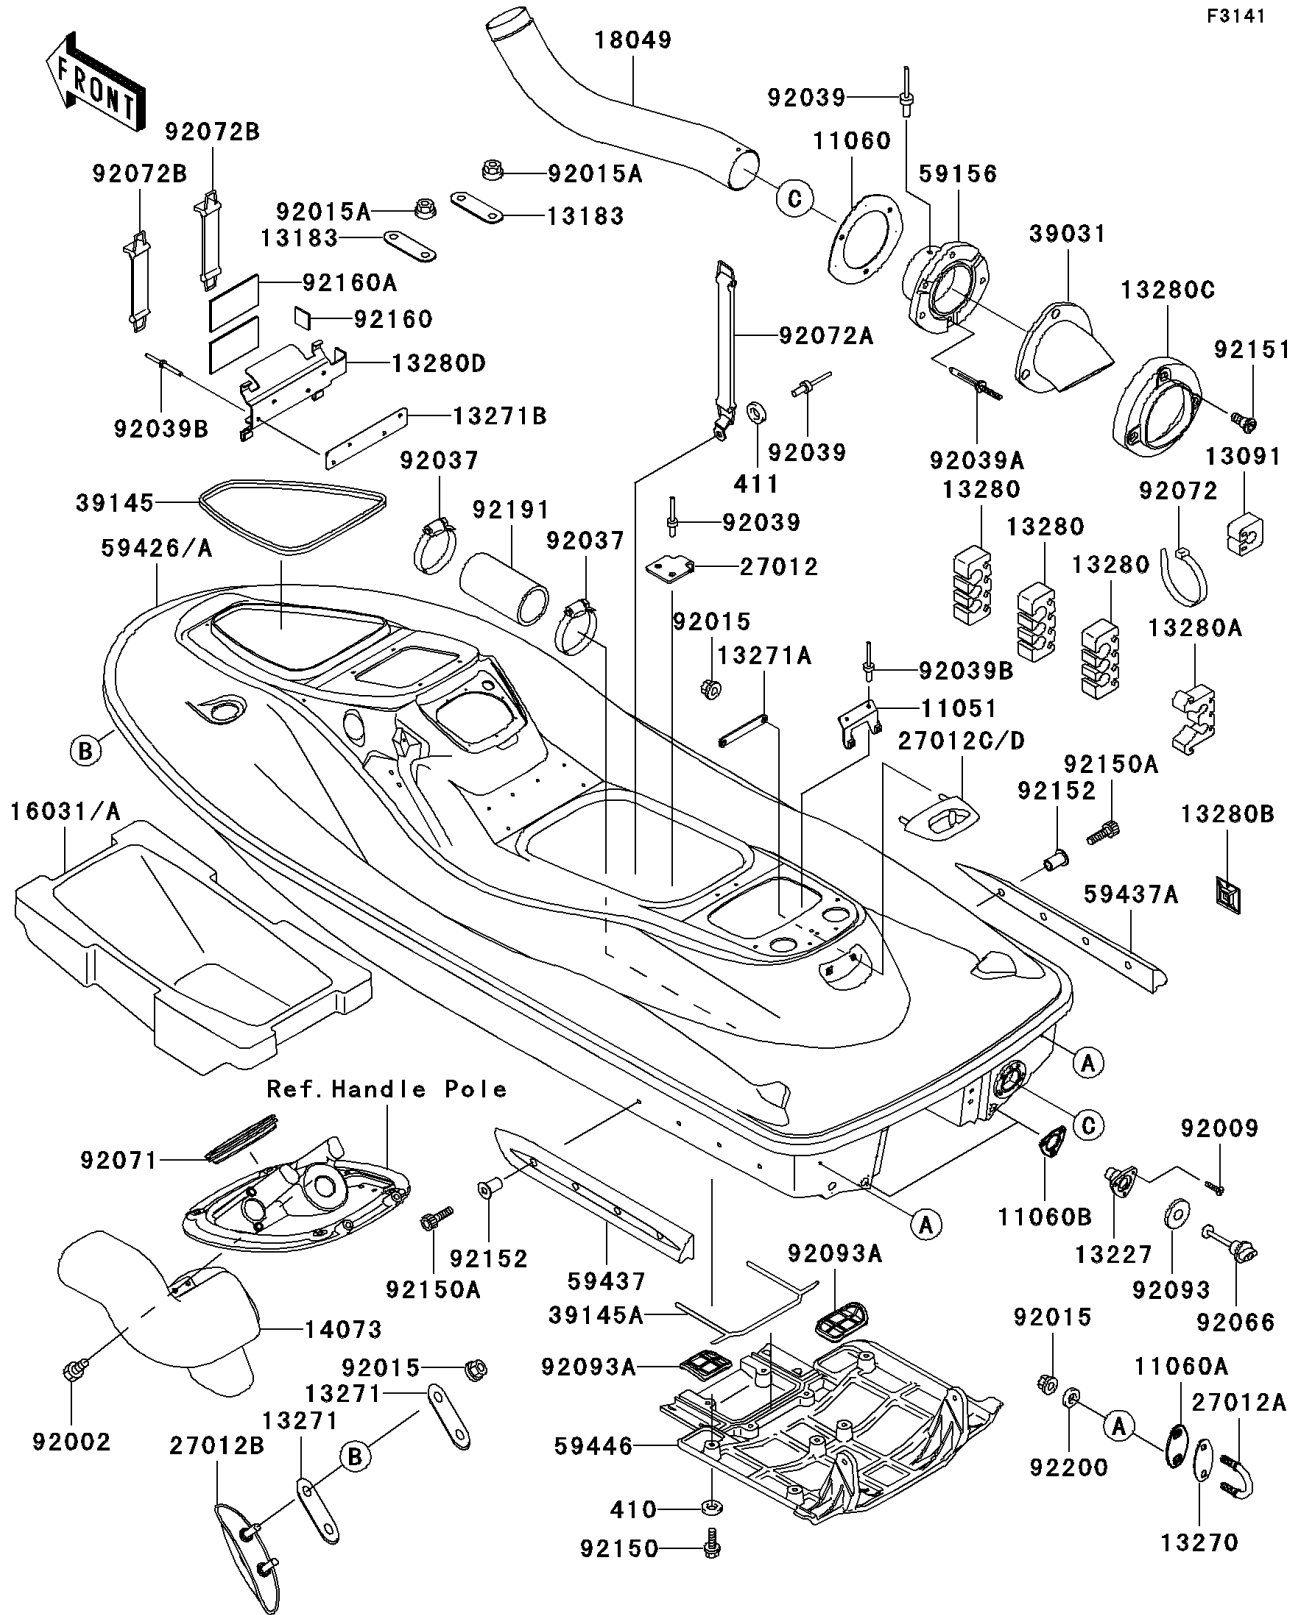

2002 900 STX PARTS DIAGRAM

Hull

F3141

2002 900 STX PARTS LIST

Hull

ITEM NAME	PART NUMBER	QUANTITY
BRACKET,BREATHER-BILGE (Ref # 11051)	11051-3802	1
GASKET,TAIL PIPE (Ref # 11060)	11060-3797	1
GASKET,U HOOK,RR (Ref # 11060A)	11060-3800	1
GASKET,DRAIN PLUG (Ref # 11060B)	11060-3801	1
HOLDER (Ref # 13091)	13091-3780	1
PLATE (Ref # 13183)	13183-3809	1
HOUSING,DRAIN PLUG (Ref # 13227)	13227-3711	1
PLATE (Ref # 13270)	13270-3860	1
PLATE (Ref # 13271)	13271-3724	1
PLATE,REAR TOWING HOOK (Ref # 13271A)	13271-3774	1
PLATE,FIRE EXTINGUISHER (Ref # 13271B)	13271-3775	1
HOLDER (Ref # 13280)	13280-3703	1
HOLDER,FUEL FILTER (Ref # 13280A)	13280-3705	1
HOLDER (Ref # 13280B)	13280-3706	1
HOLDER,TAIL PIPE CAP (Ref # 13280C)	13280-3715	1
HOLDER,FIRE EXTINGUISHER (Ref # 13280D)	13280-3734	1
DUCT (Ref # 14073)	14073-3781	1
FLOAT (Ref # 16031A)	16031-3902	1
PIPE-EXHAUST (Ref # 18049)	18049-3757	1
HOOK (Ref # 27012)	27012-3787	1
HOOK (Ref # 27012A)	27012-3797	1
HOOK,BOW,F.BLACK (Ref # 27012B)	27012-3822-6Z	1
HOOK,REAR TOWING,F.BLACK (Ref # 27012D)	27012-3836-6Z	1
CAP-END,TAIL PIPE (Ref # 39031)	39031-3703	1
TRIM-SEAL,L=1412 (Ref # 39145)	39145-3748	1
TRIM-SEAL,JET PUMP COVER (Ref # 39145A)	39145-3768	1
PIPE-TAIL (Ref # 59156)	59156-3719	1
STABILIZER,LH,F.BLACK (Ref # 59437)	59437-3733-6Z	1
STABILIZER,RH,F.BLACK (Ref # 59437A)	59437-3734-6Z	1