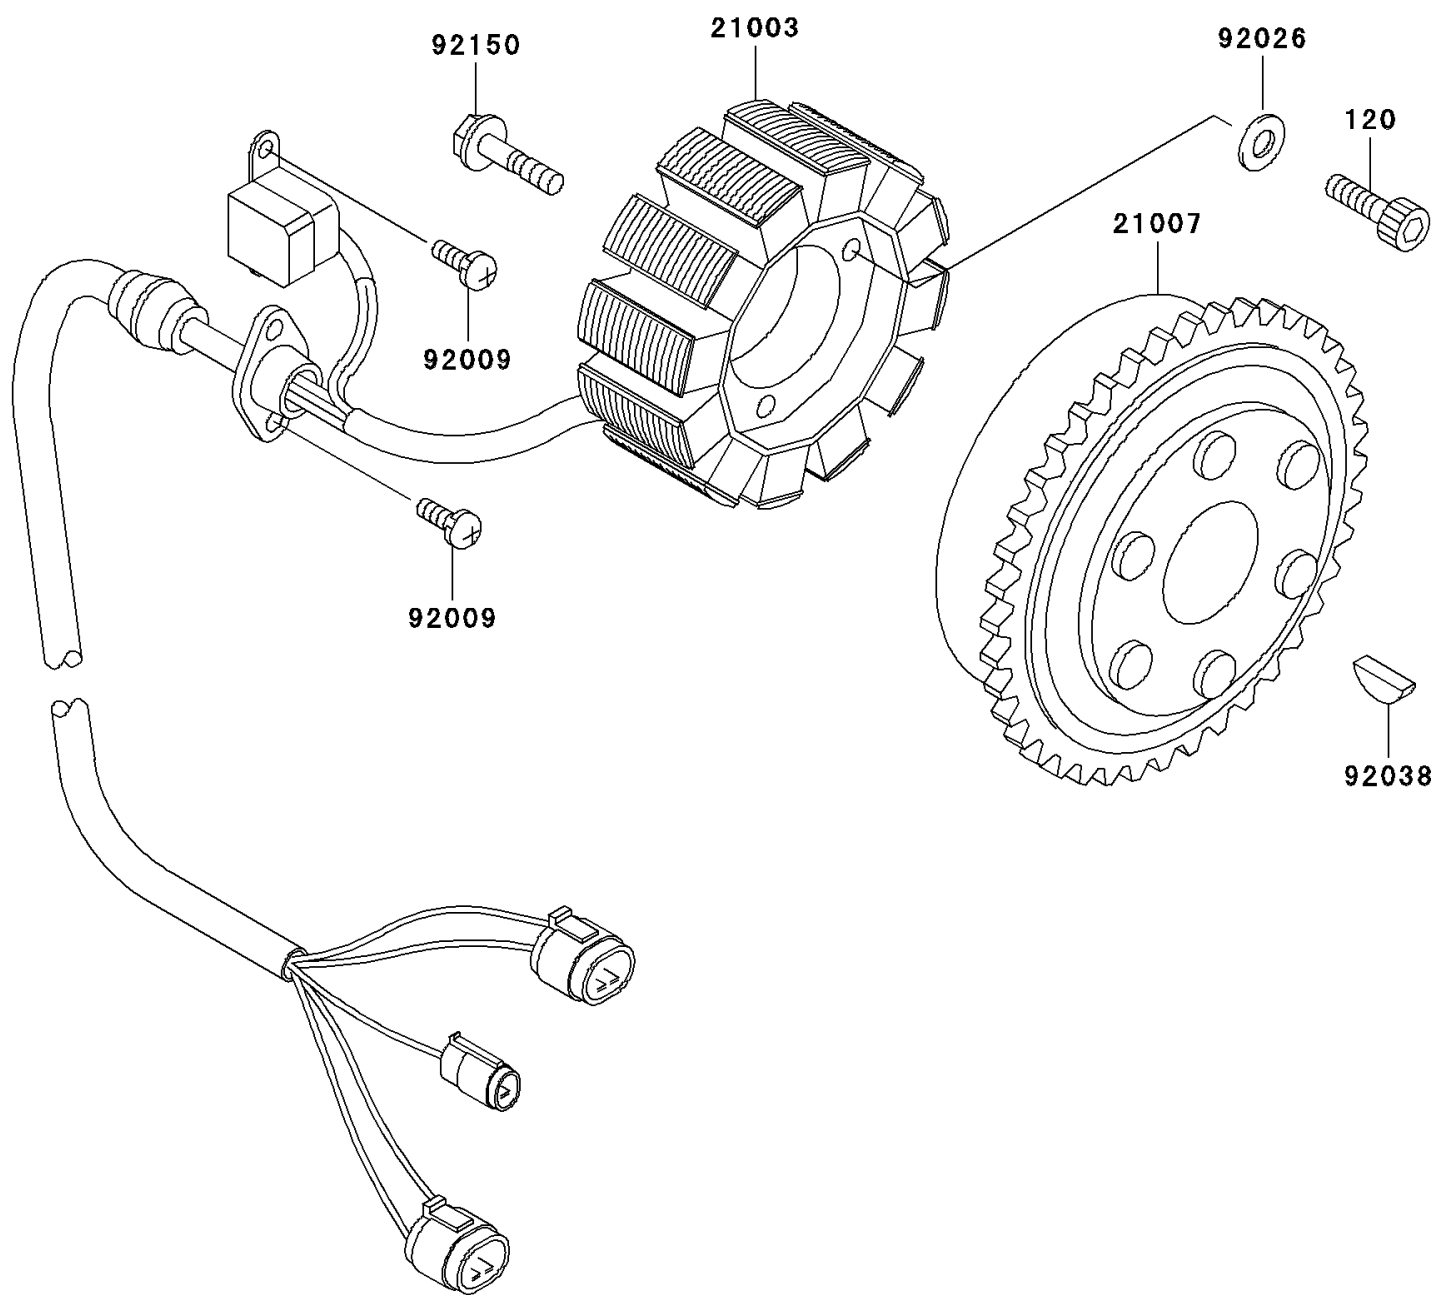

## 2002 900 STX PARTS DIAGRAM

Generator

E1810

## 2002 900 STX PARTS LIST

Generator

ITEM NAME	PART NUMBER	QUANTITY
BOLT-SOCKET,6X30 (Ref # 120)	120P0630	1
STATOR (Ref # 21003)	21003-3736	1
ROTOR,MAGNETO (Ref # 21007)	21007-3722	1
SCREW,5X12 (Ref # 92009)	92009-1296	1
SPACER,6.3X12X1.0 (Ref # 92026)	92026-094	1
KEY,WOODRUFF (Ref # 92038)	92038-001	1
BOLT (Ref # 92150)	92150-3843	1