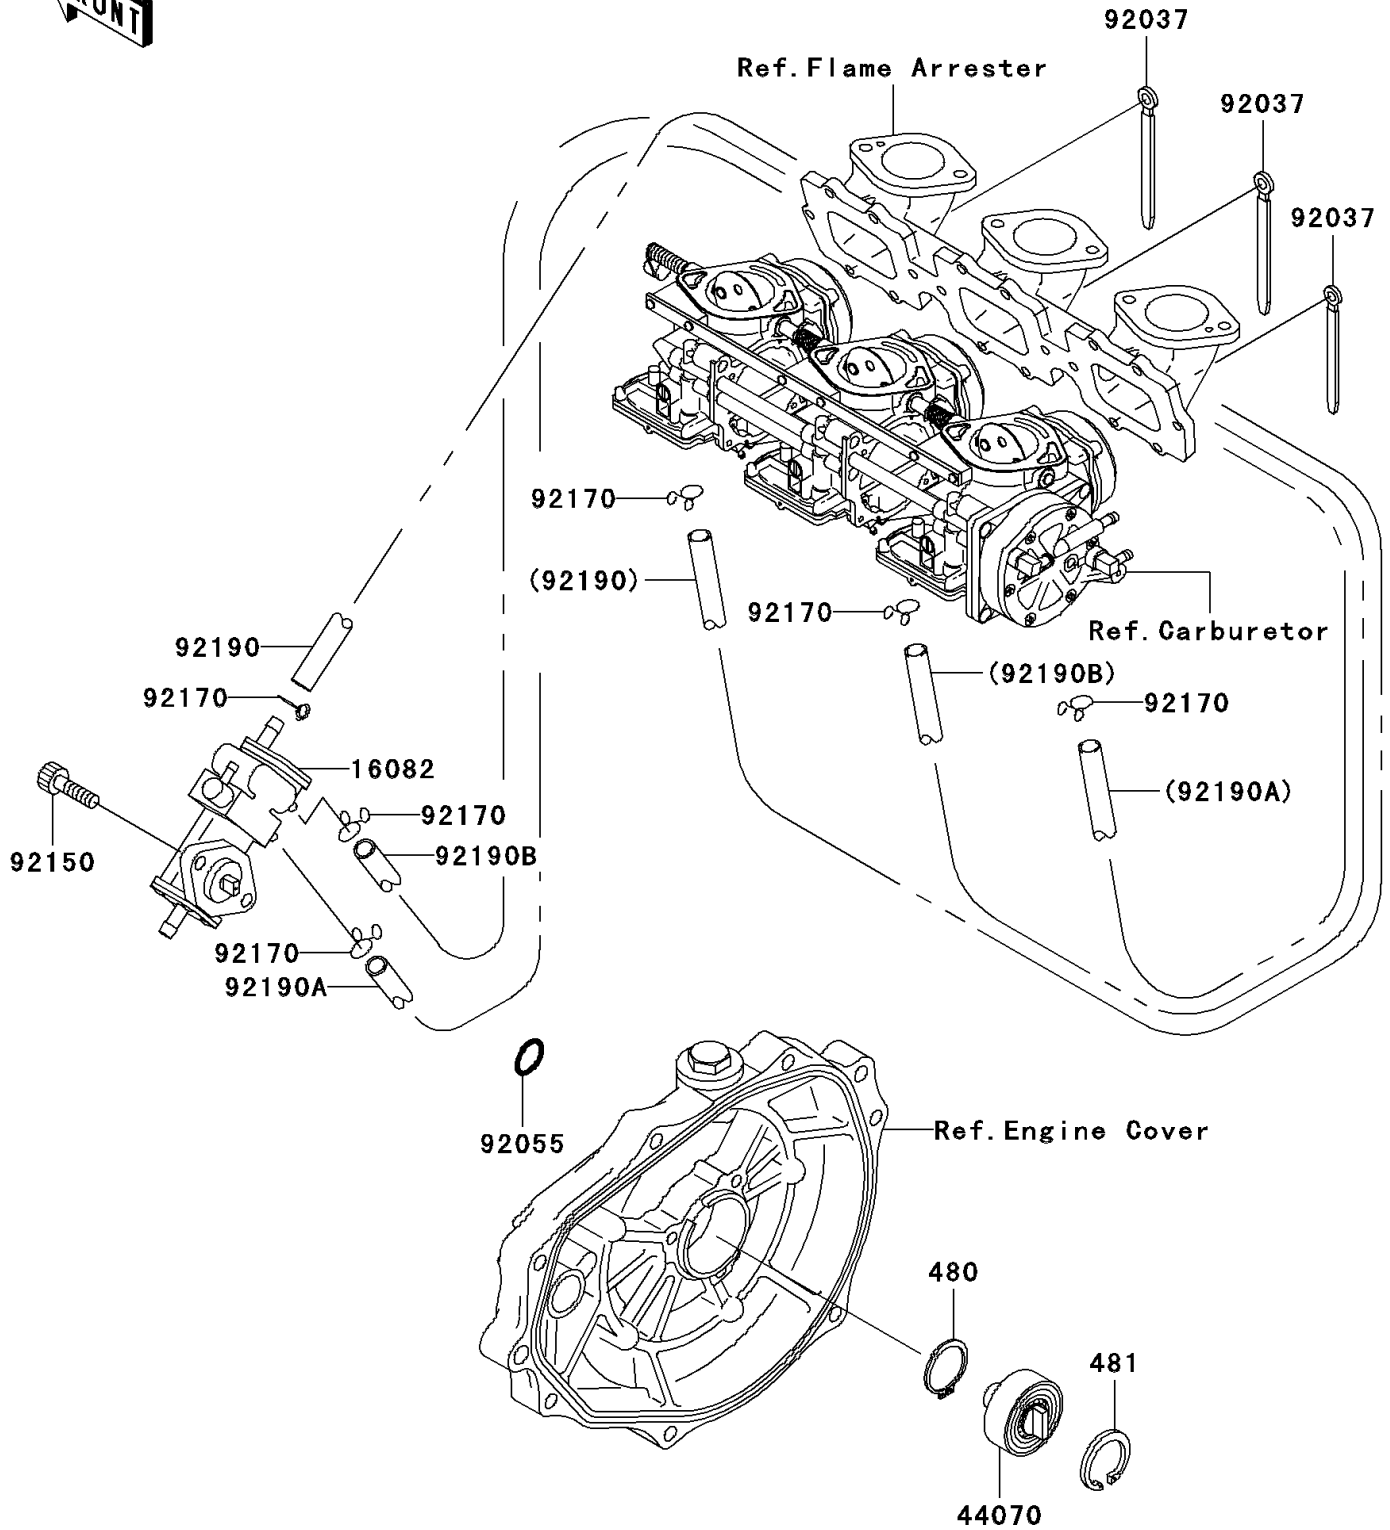

2002 900 STX PARTS DIAGRAM

Oil Pump

E1710

2002 900 STX PARTS LIST

Oil Pump

ITEM NAME	PART NUMBER	QUANTITY
CIRCLIP-TYPE-C,12MM (Ref # 480)	480J1200	1
CIRCLIP-TYPE-C,37MM (Ref # 481)	481J3700	1
PUMP-ASSY-OIL (Ref # 16082)	16082-3719	1
DAMPER-ASSY (Ref # 44070)	44070-3701	1
CLAMP,L=100 (Ref # 92037)	92037-3736	1
RING-O,19.5X1.5 (Ref # 92055)	92055-055	1
BOLT,SOCKET,6X25 (Ref # 92150)	92150-3830	1
CLAMP (Ref # 92170)	92170-3750	1
TUBE,3X6X420 (Ref # 92190)	92190-3945	1
TUBE,6X12X600 (Ref # 92190A)	92190-3947	1
TUBE,RR,CARBURETOR (Ref # 92190B)	92190-3967	1