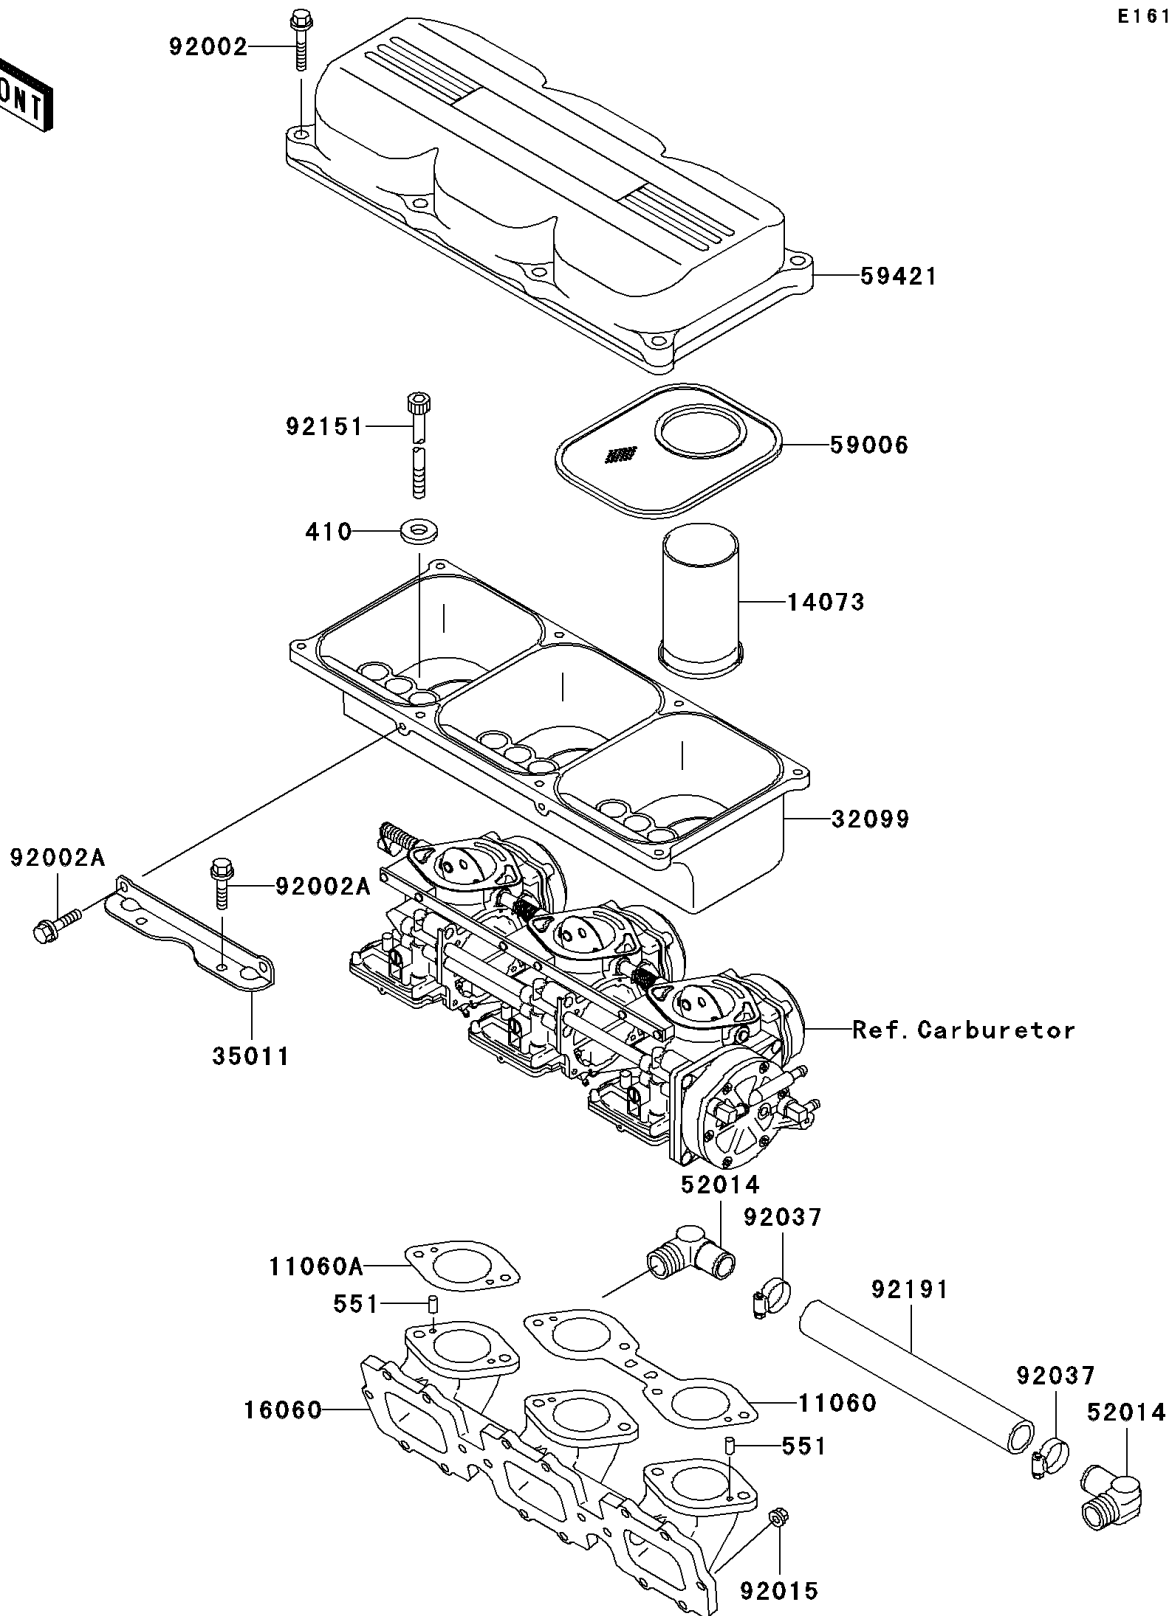

## 2002 900 STX PARTS DIAGRAM

Flame Arrester

E1614

## 2002 900 STX PARTS LIST

Flame Arrester

ITEM NAME	PART NUMBER	QUANTITY
WASHER-PLAIN-SMALL,6MM (Ref # 410)	410S0600	1
PIN-DOWEL (Ref # 551)	551R0408	1
GASKET,CARBURETOR (Ref # 11060)	11060-3775	1
GASKET (Ref # 11060A)	11060-3776	1
DUCT (Ref # 14073)	14073-3772	1
PIPE-INTAKE (Ref # 16060)	16060-3709	1
CASE (Ref # 32099)	32099-3830	1
STAY (Ref # 35011)	35011-3707	1
ELBOW (Ref # 52014)	52014-3712	1
ARRESTER-FLAME (Ref # 59006)	59006-3713	1
COVER-INTAKE (Ref # 59421)	59421-3724	1
BOLT,6X30 (Ref # 92002)	92002-3726	1
BOLT,6X16 (Ref # 92002A)	92002-3728	1
NUT,6MM (Ref # 92015)	92015-3767	1
CLAMP,COOLING HOSE (Ref # 92037)	92037-1589	1
BOLT,SOCKET,6X130 (Ref # 92151)	92151-3725	1
TUBE (Ref # 92191)	92191-3778	1