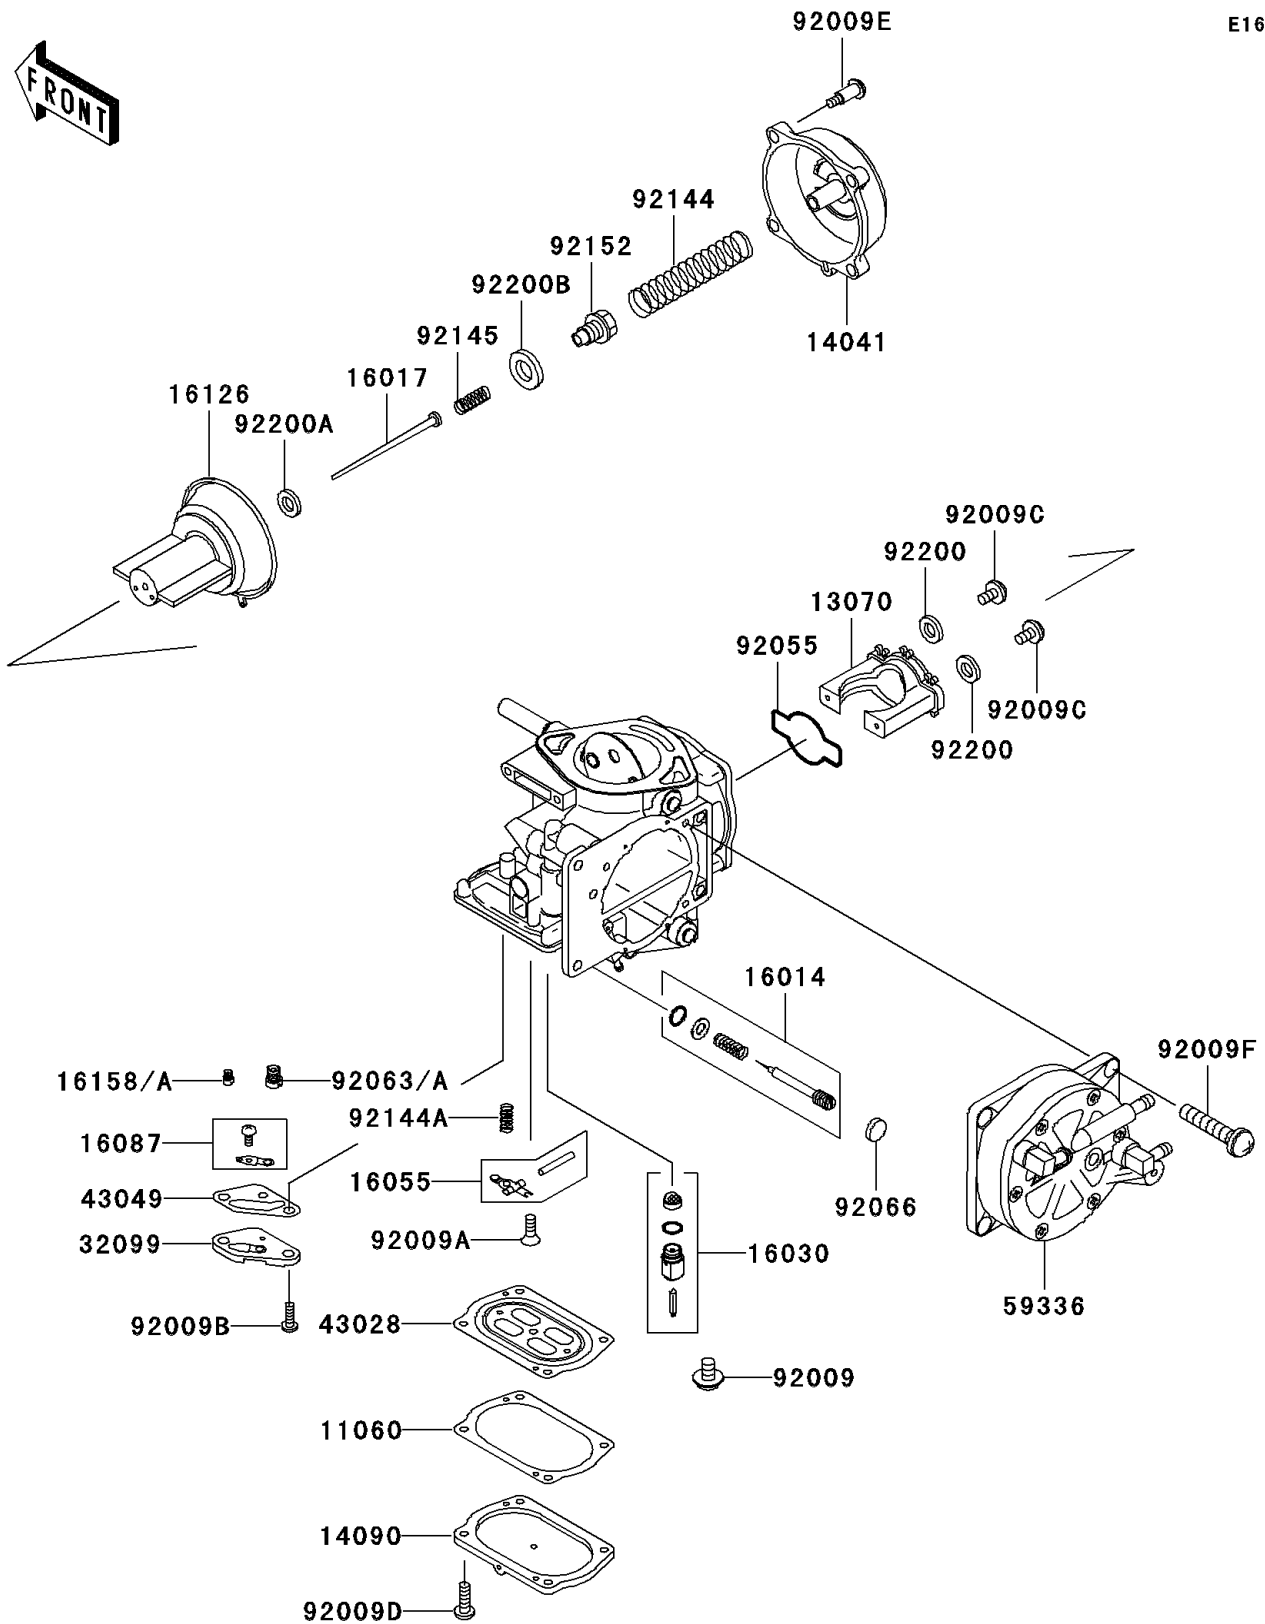

2002 900 STX PARTS DIAGRAM

Carburetor Parts

E1612

2002 900 STX PARTS LIST

Carburetor Parts

ITEM NAME	PART NUMBER	QUANTITY
GASKET,DIAPHRAGM COVER (Ref # 11060)	11060-3789	1
GUIDE,VACUUM VALVE (Ref # 13070)	13070-3726	1
COVER-COMP,MIXING (Ref # 14041)	14041-1100	1
COVER,DIAPHRAGM (Ref # 14090)	14090-3816	1
SCREW-PILOT AIR (Ref # 16014)	16014-3702	1
JET-NEEDLE,N7FC (Ref # 16017)	16017-3707	1
VALVE-FLOAT (Ref # 16030)	16030-3704	1
ARM-FLOAT (Ref # 16055)	16055-3702	1
VALVE-CHECK (Ref # 16087)	16087-3706	1
VALVE,VACUUM (Ref # 16126)	16126-3705	1
JET-SLOW,#38 (Ref # 16158)	16158-3722	1
JET-SLOW,#35 (Ref # 16158A)	16158-3726	1
CASE,JET (Ref # 32099)	32099-3833	1
DIAPHRAGM,CARBURETOR (Ref # 43028)	43028-3711	1
PACKING,JET CASE (Ref # 43049)	43049-3713	1
CASE-PUMP,DIAPHRAGM (Ref # 59336)	59336-3718	1
SCREW (Ref # 92009)	92009-1771	1
SCREW,3X8 (Ref # 92009A)	92009-3712	1
SCREW,4X8 (Ref # 92009B)	92009-3804	1
SCREW,VALVE GUIDE (Ref # 92009C)	92009-3839	1
SCREW,DIAPHRAGM COVER (Ref # 92009D)	92009-3840	1
SCREW,MIXING COVER (Ref # 92009E)	92009-3841	1
SCREW,6X16 (Ref # 92009F)	92009-3865	1
RING-O,VACUUM VALVE GUIDE (Ref # 92055)	92055-3749	1
JET-MAIN,#165 (Ref # 92063)	92063-3720	1
JET-MAIN,#155 (Ref # 92063A)	92063-3723	1
PLUG,PILOT AIR SCREW (Ref # 92066)	92066-3769	1
SPRING,VACUUM VALVE (Ref # 92144)	92144-1962	1
SPRING,FLOAT ARM (Ref # 92144A)	92144-3764	1

2002 900 STX PARTS LIST

Carburetor Parts

ITEM NAME	PART NUMBER	QUANTITY
SPRING,JET NEEDLE (Ref # 92145)	92145-3719	1
COLLAR,JET NEEDLE (Ref # 92152)	92152-3706	1
WASHER,VALVE GUIDE (Ref # 92200)	92200-3772	1
WASHER,JET NEEDLE (Ref # 92200A)	92200-3773	1
WASHER,JET NEEDLE COLLAR (Ref # 92200B)	92200-3774	1