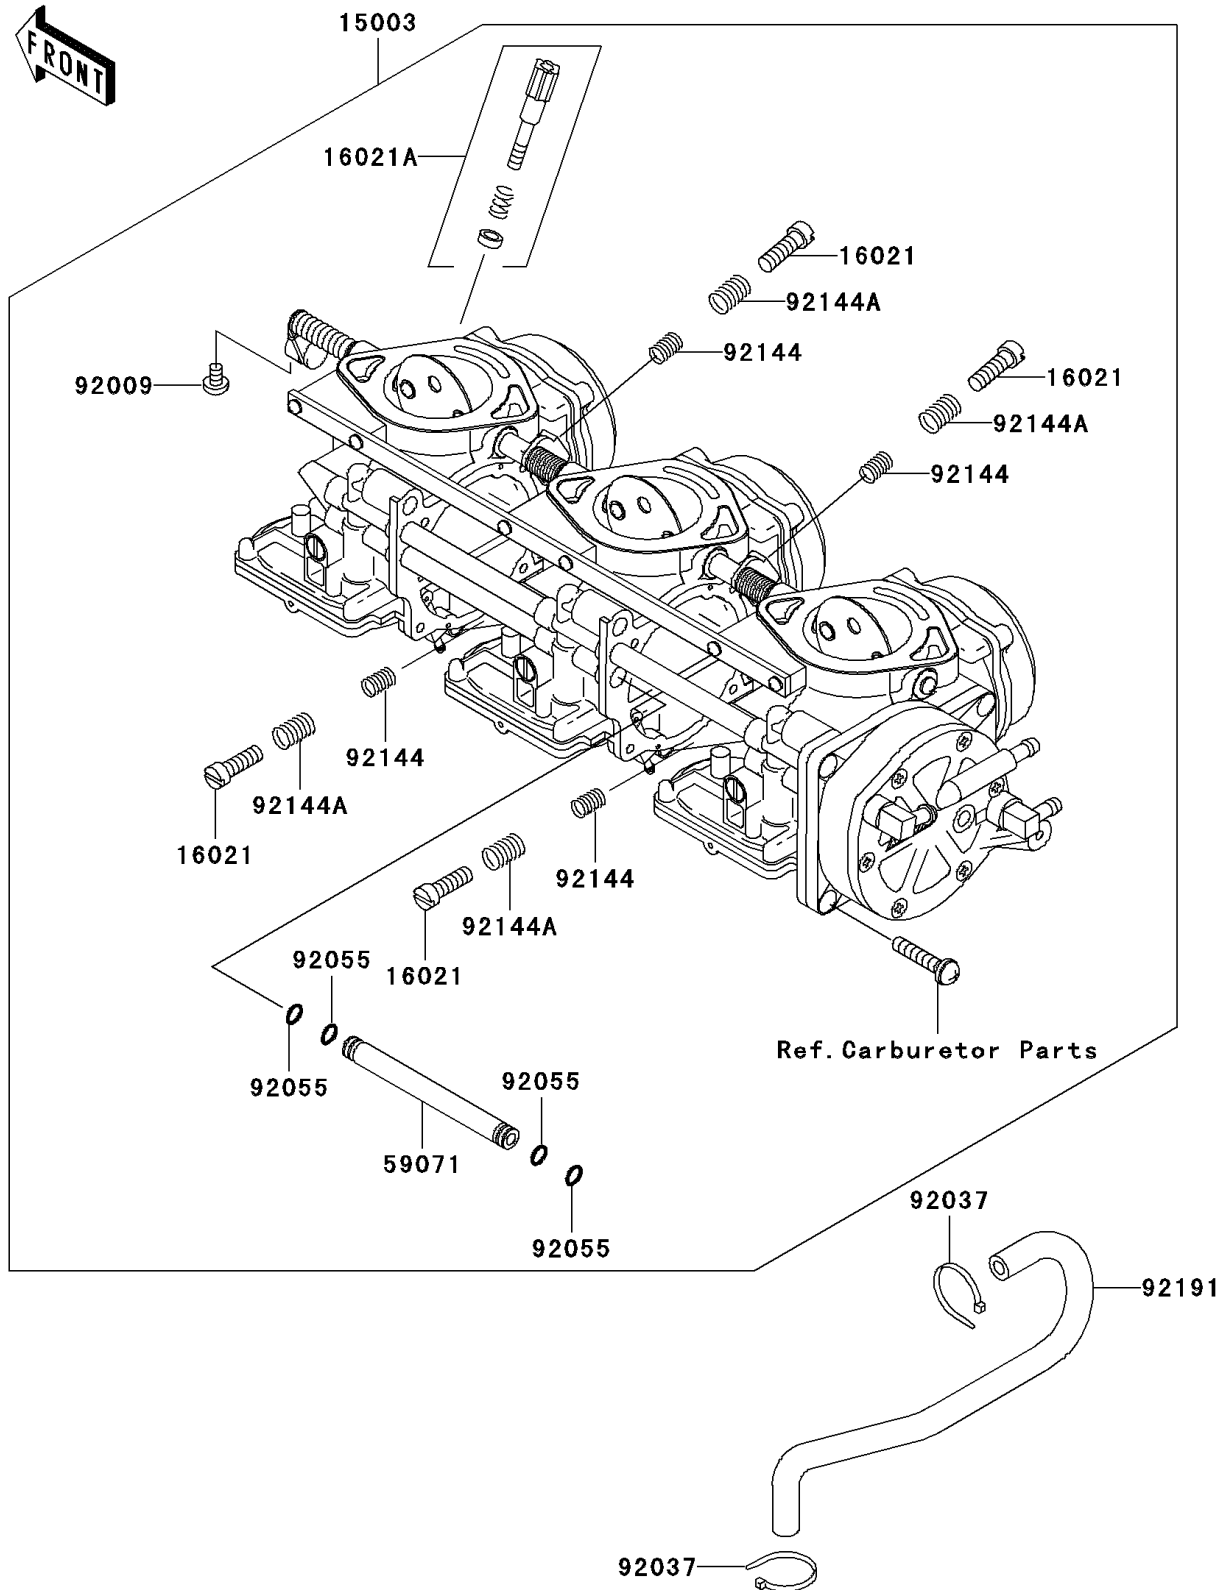

## 2002 900 STX PARTS DIAGRAM

Carburetor

E1611

## 2002 900 STX PARTS LIST

### Carburetor

ITEM NAME	PART NUMBER	QUANTITY
CARBURETOR-ASSY (Ref # 15003)	15003-3735	1
SCREW-THROTTLE STOP (Ref # 16021)	16021-3704	1
SCREW-THROTTLE STOP (Ref # 16021A)	16021-3707	1
JOINT (Ref # 59071)	59071-3762	1
SCREW,4X6 (Ref # 92009)	92009-3786	1
CLAMP (Ref # 92037)	92037-1173	1
RING-O (Ref # 92055)	92055-1246	1
SPRING,ADJUST SCREW (Ref # 92144)	92144-3704	1
SPRING,THROTTLE STOP SCREW (Ref # 92144A)	92144-3745	1
TUBE (Ref # 92191)	92191-3902	1