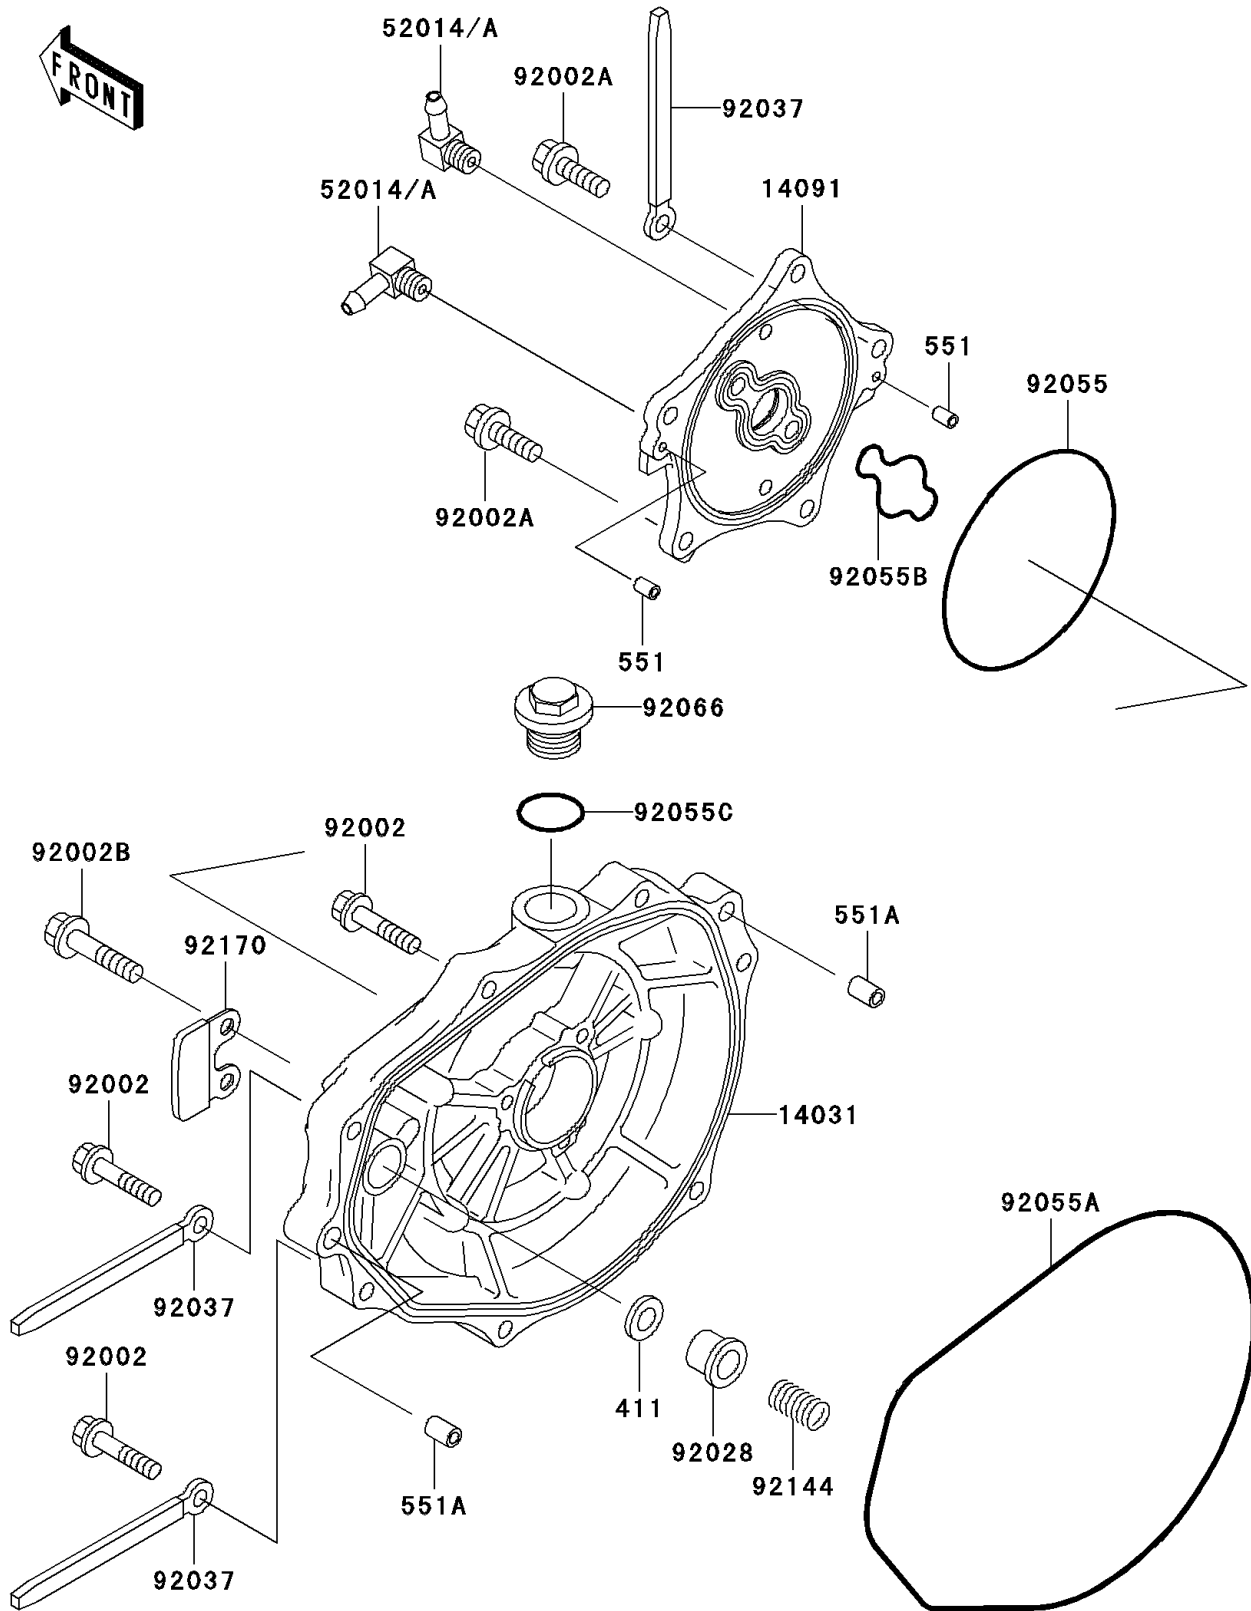

2002 900 STX PARTS DIAGRAM

Engine Cover(s)

E1431

2002 900 STX PARTS LIST

Engine Cover(s)

ITEM NAME	PART NUMBER	QUANTITY
WASHER-PLAIN,5MM (Ref # 411)	411S0500	1
PIN-DOWEL (Ref # 551)	551R0408	1
PIN-DOWEL (Ref # 551A)	551R0812	1
COVER-GENERATOR (Ref # 14031)	14031-3729	1
COVER (Ref # 14091)	14091-3711	1
ELBOW (Ref # 52014A)	52014-3721	1
BOLT,6X30 (Ref # 92002)	92002-3726	1
BOLT,6X20 (Ref # 92002A)	92002-3755	1
BOLT,6X12 (Ref # 92002B)	92002-3763	1
BUSHING (Ref # 92028)	92028-3718	1
CLAMP,L=100 (Ref # 92037)	92037-3736	1
RING-O,BREATHER BODY (Ref # 92055)	92055-1284	1
RING-O,GENERATOR COVER (Ref # 92055A)	92055-3712	1
RING-O (Ref # 92055B)	92055-3739	1
RING-O (Ref # 92055C)	92055-515	1
PLUG (Ref # 92066)	92066-3739	1
SPRING (Ref # 92144)	92144-3728	1
CLAMP (Ref # 92170)	92170-3746	1