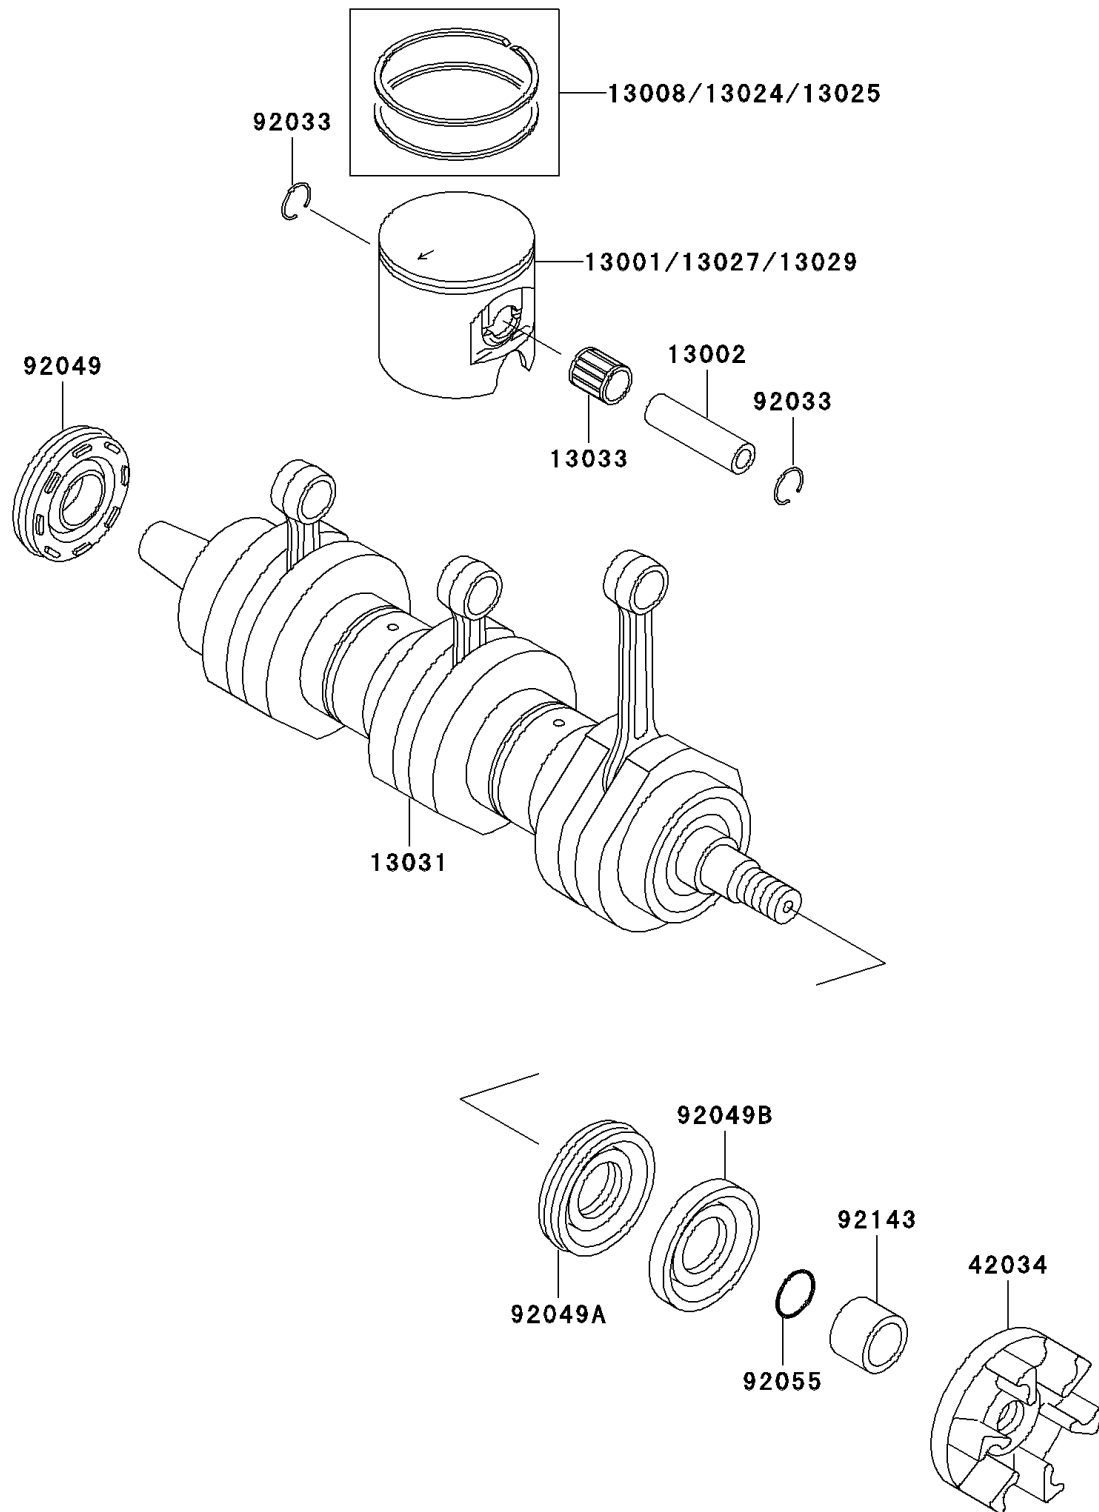

2002 900 STX PARTS DIAGRAM

Crankshaft/Piston(s)

E1320

2002 900 STX PARTS LIST

Crankshaft/Piston(s)

ITEM NAME	PART NUMBER	QUANTITY
PISTON-ENGINE,STD (Ref # 13001)	13001-3720	1
PIN-PISTON (Ref # 13002)	13002-3705	1
RING-SET-PISTON,STD (Ref # 13008)	13008-3709	1
RING-SET-PISTON LL,O/S,1.00 (Ref # 13024)	13024-3707	1
RING-SET-PISTON L,O/S,0.50 (Ref # 13025)	13025-3707	1
PISTON-ENGINE LL,O/S,1.00 (Ref # 13027)	13027-3712	1
PISTON-ENGINE L,O/S,0.50 (Ref # 13029)	13029-3712	1
CRANKSHAFT-COMP (Ref # 13031)	13031-3732	1
BEARING-SMALL END (Ref # 13033)	13033-3702	1
COUPLING (Ref # 42034)	42034-3709	1
RING-SNAP (Ref # 92033)	92033-1207	1
SEAL-OIL,FWJ7307210ZS (Ref # 92049)	92049-3713	1
SEAL-OIL (Ref # 92049A)	92049-3715	1
SEAL-OIL (Ref # 92049B)	92049-3716	1
RING-O,20.8X2.4 (Ref # 92055)	92055-3740	1
COLLAR (Ref # 92143)	92143-3745	1