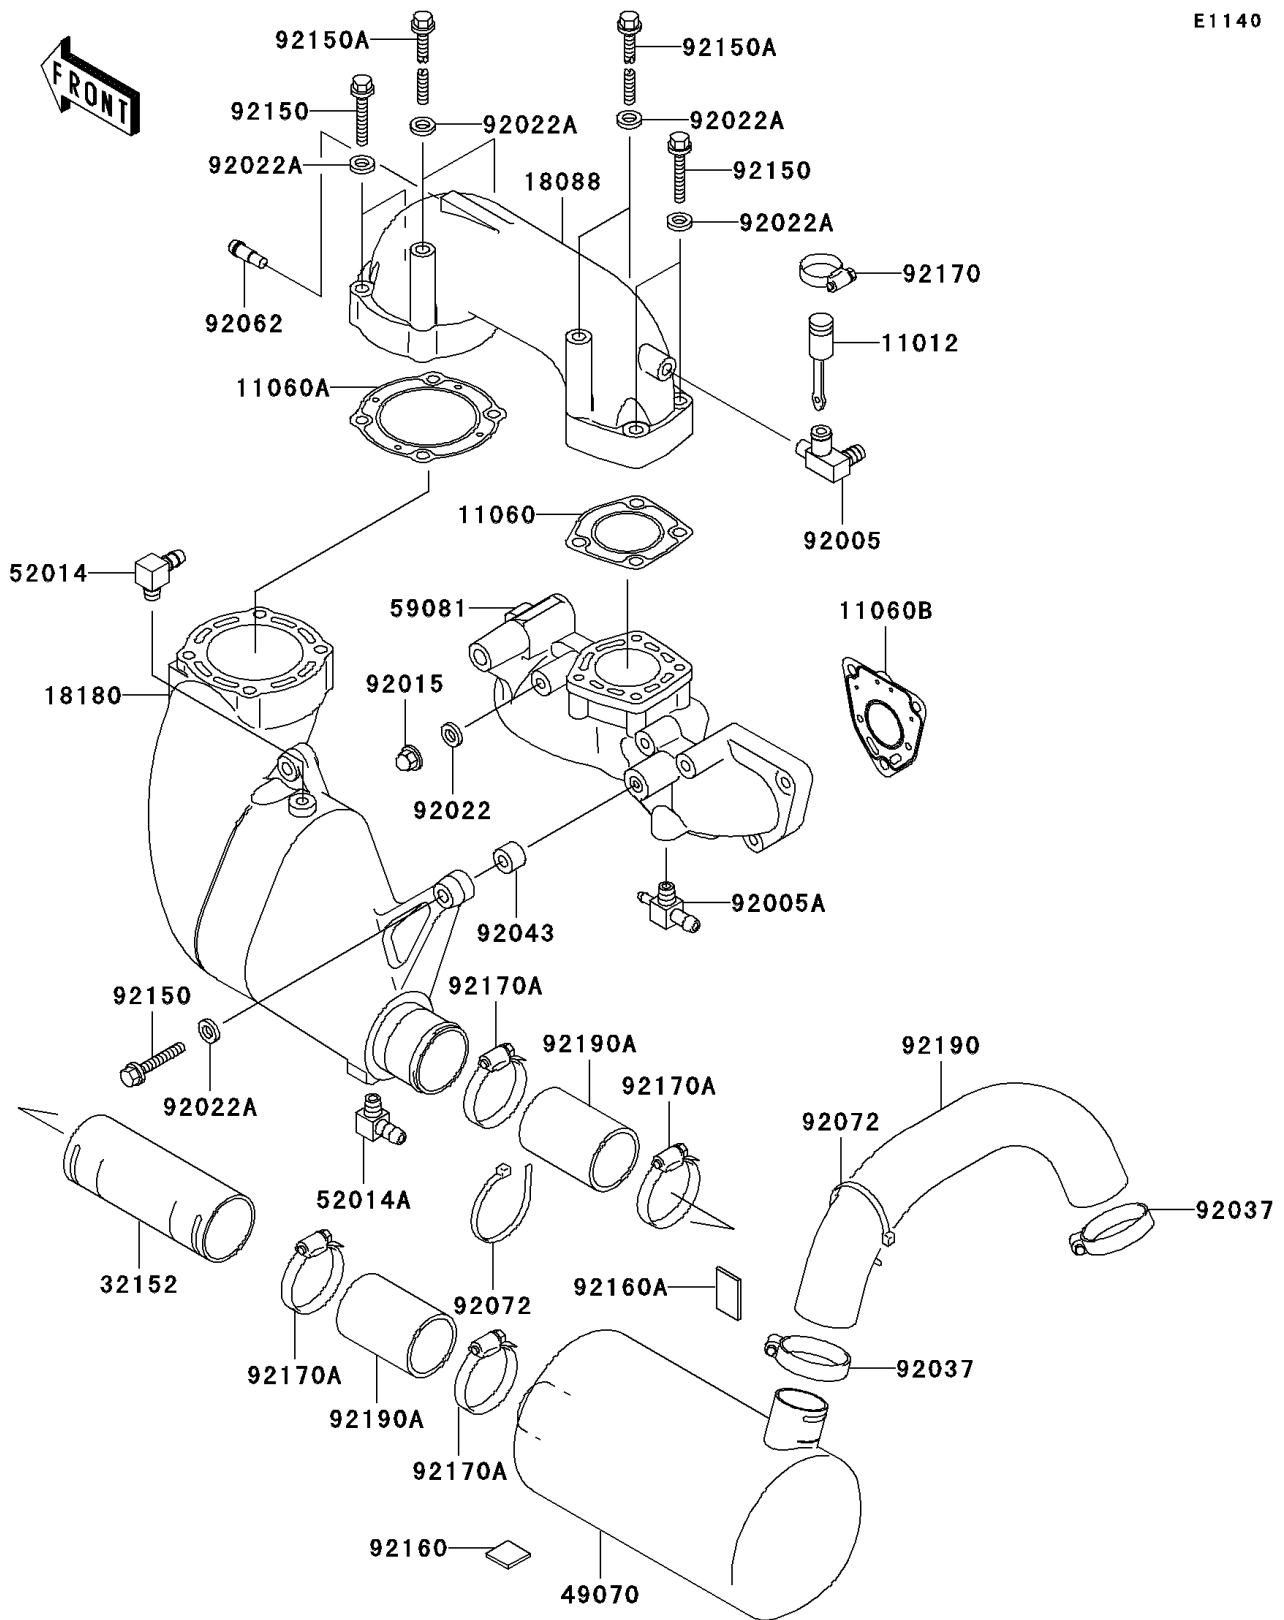

2002 900 STX PARTS DIAGRAM

Muffler(s)

E1140

2002 900 STX PARTS LIST

Muffler(s)

ITEM NAME	PART NUMBER	QUANTITY
CAP (Ref # 11012)	11012-3757	1
GASKET (Ref # 11060)	11060-3754	1
GASKET (Ref # 11060A)	11060-3755	1
GASKET (Ref # 11060B)	11060-3756	1
PIPE-EXHAUST (Ref # 18088)	18088-3706	1
BODY-MUFFLER (Ref # 18180)	18180-3724	1
PIPE (Ref # 32152)	32152-3758	1
MUFFLER-COMP (Ref # 49070)	49070-3734	1
ELBOW (Ref # 52014)	52014-3709	1
ELBOW (Ref # 52014A)	52014-3711	1
MANIFOLD-EXHAUST (Ref # 59081)	59081-3732	1
FITTING (Ref # 92005)	92005-3715	1
FITTING (Ref # 92005A)	92005-3720	1
NUT,CAP,8MM (Ref # 92015)	92015-1371	1
WASHER,8.2X18X1.5 (Ref # 92022)	92022-1964	1
WASHER,10.2X20X1.5 (Ref # 92022A)	92022-3742	1
CLAMP (Ref # 92037)	92037-3738	1
PIN,11X14X12.3 (Ref # 92043)	92043-1266	1
NOZZLE (Ref # 92062)	92062-3705	1
BAND,L=368.3 (Ref # 92072)	92072-3808	1
BOLT,10X50 (Ref # 92150)	92150-3819	1
BOLT,10X125 (Ref # 92150A)	92150-3825	1
DAMPER,25X25 (Ref # 92160)	92160-3864	1
DAMPER,40X25 (Ref # 92160A)	92160-3865	1
CLAMP (Ref # 92170)	92170-3729	1
CLAMP (Ref # 92170A)	92170-3754	1
TUBE,MUFFLER-TAILPIPE (Ref # 92190)	92190-3938	1
TUBE,CHAMBER-MUFLER (Ref # 92190A)	92190-3950	1