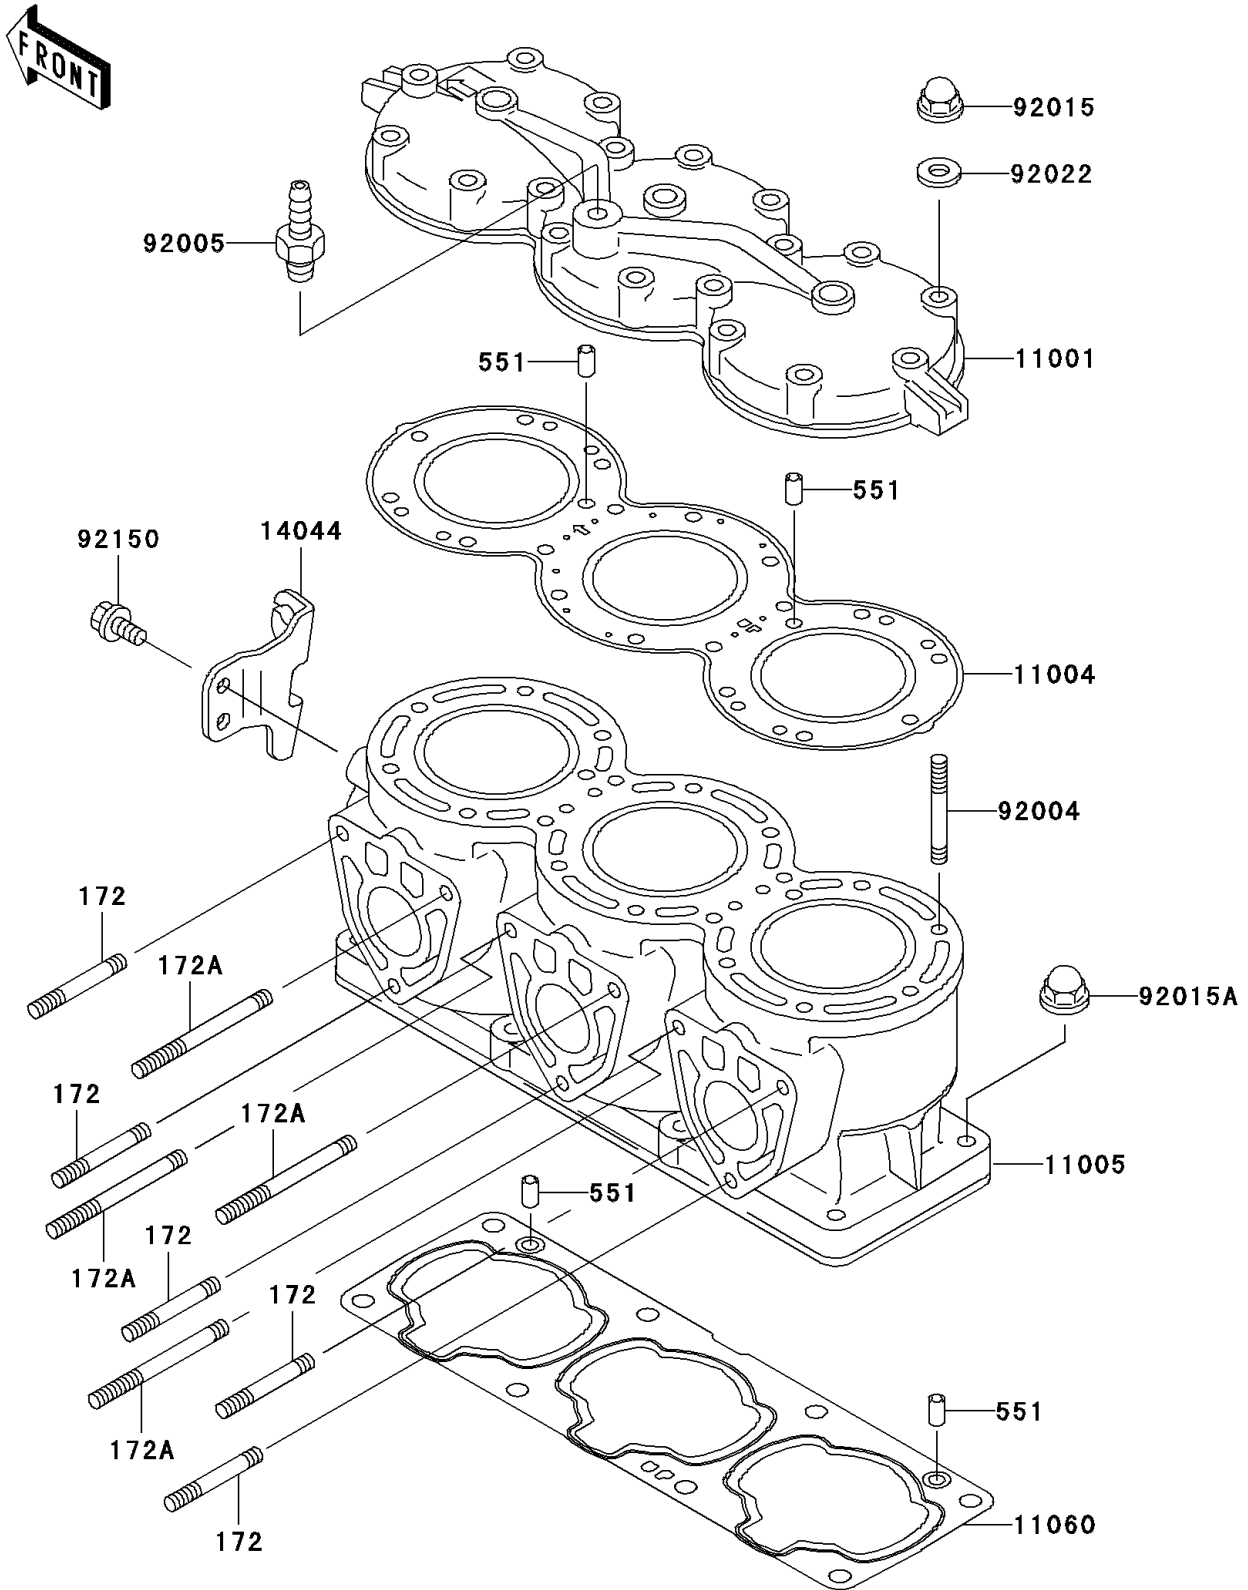

2002 900 STX PARTS DIAGRAM

Cylinder Head/Cylinder

E1110

2002 900 STX PARTS LIST

Cylinder Head/Cylinder

ITEM NAME	PART NUMBER	QUANTITY
BOLT-STUD (Ref # 172)	172R0830	1
BOLT-STUD,8X75 (Ref # 172A)	172R0875	1
PIN-DOWEL (Ref # 551)	551R0812	1
HEAD-CYLINDER (Ref # 11001)	11001-3737	1
GASKET-HEAD (Ref # 11004)	11004-3713	1
CYLINDER-ENGINE (Ref # 11005)	11005-3750	1
GASKET,CYLINDER BASE (Ref # 11060)	11060-3752	1
HOLDER-CABLE (Ref # 14044)	14044-3729	1
STUD,8X43 (Ref # 92004)	92004-3715	1
FITTING (Ref # 92005)	92005-3714	1
NUT,CAP,8MM (Ref # 92015)	92015-1371	1
NUT,10MM (Ref # 92015A)	92015-1649	1
WASHER,8.2X18X1.5 (Ref # 92022)	92022-1964	1
BOLT,8X16 (Ref # 92150)	92150-3722	1